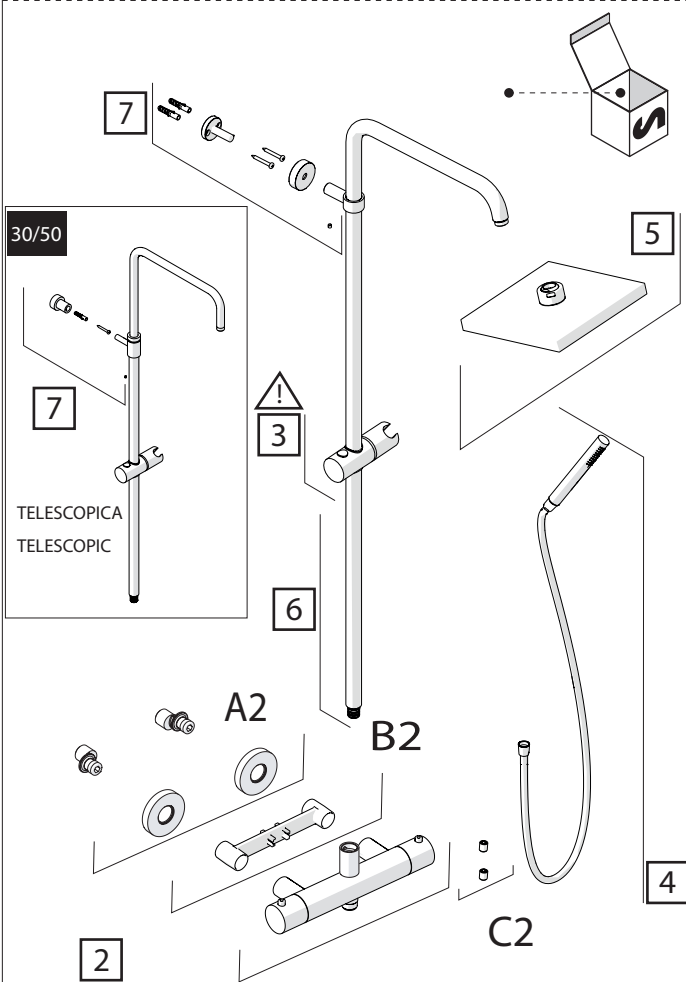

Not included / Non incluso / Non Inclus / Nie zawarty / No incluido / Nao incluido

1

2