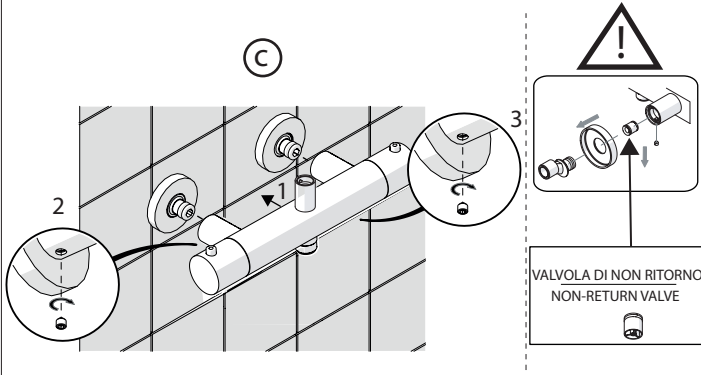

Not included / Non incluso / Non Inclus / Nie zawarty / No incluido / Nao incluido

1

2

3

5

6

7