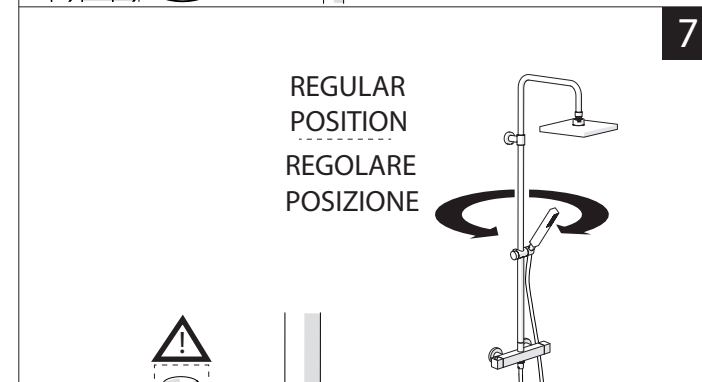

Not included / Non incluso / Non Inclus / Nie zawarty / No incluido / Nao incluido

1

2

3

5

6

7