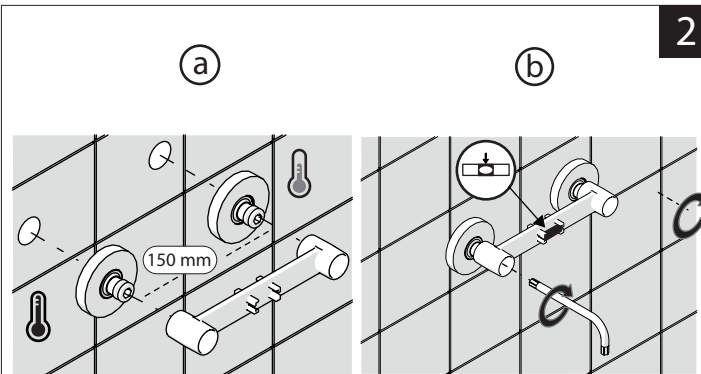

Not included / Non incluso / Non Inclus / Nie zawarty / No incluido / Nao incluido

1

2