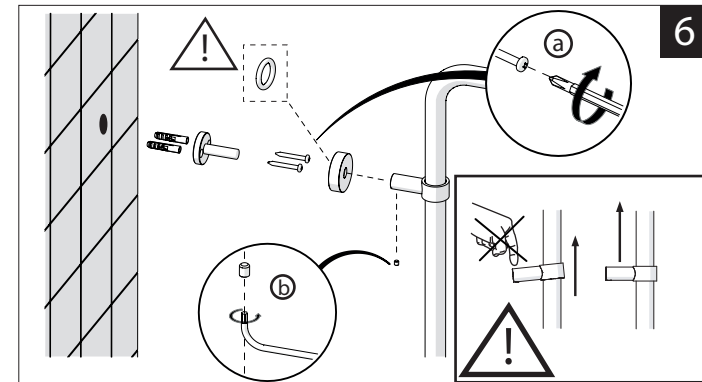

Not included / Non incluso / Non Inclus / Nie zawarty / No incluido / Nao incluido

1

2

3

5

6

7