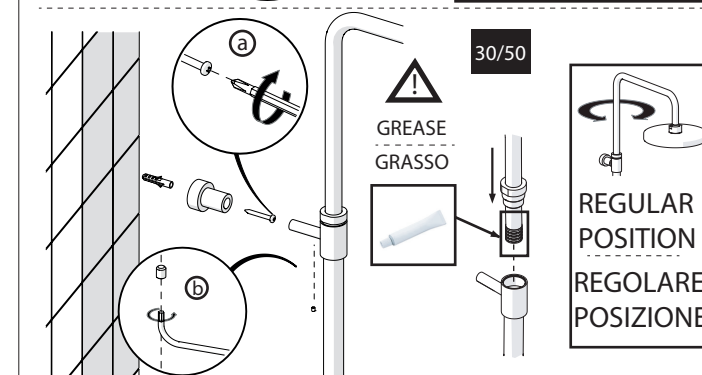

Not included / Non incluso / Non Inclus / Nie zawarty / No incluido / Nao incluido

1

2

3

5

6

7