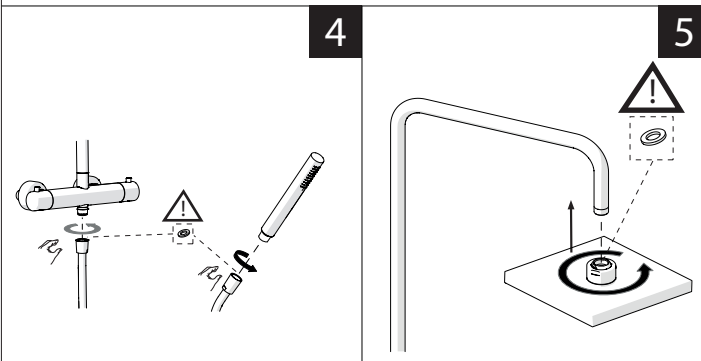

Not included / Non incluso / Non Inclus / Nie zawarty / No incluido / Nao incluido

1

2

3

5

6

7