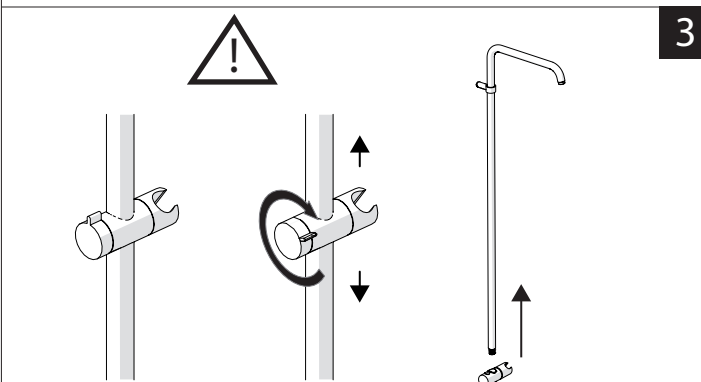

Not included / Non incluso / Non Inclus / Nie zawarty / No incluido / Nao incluido

1

2

3

5

6

7