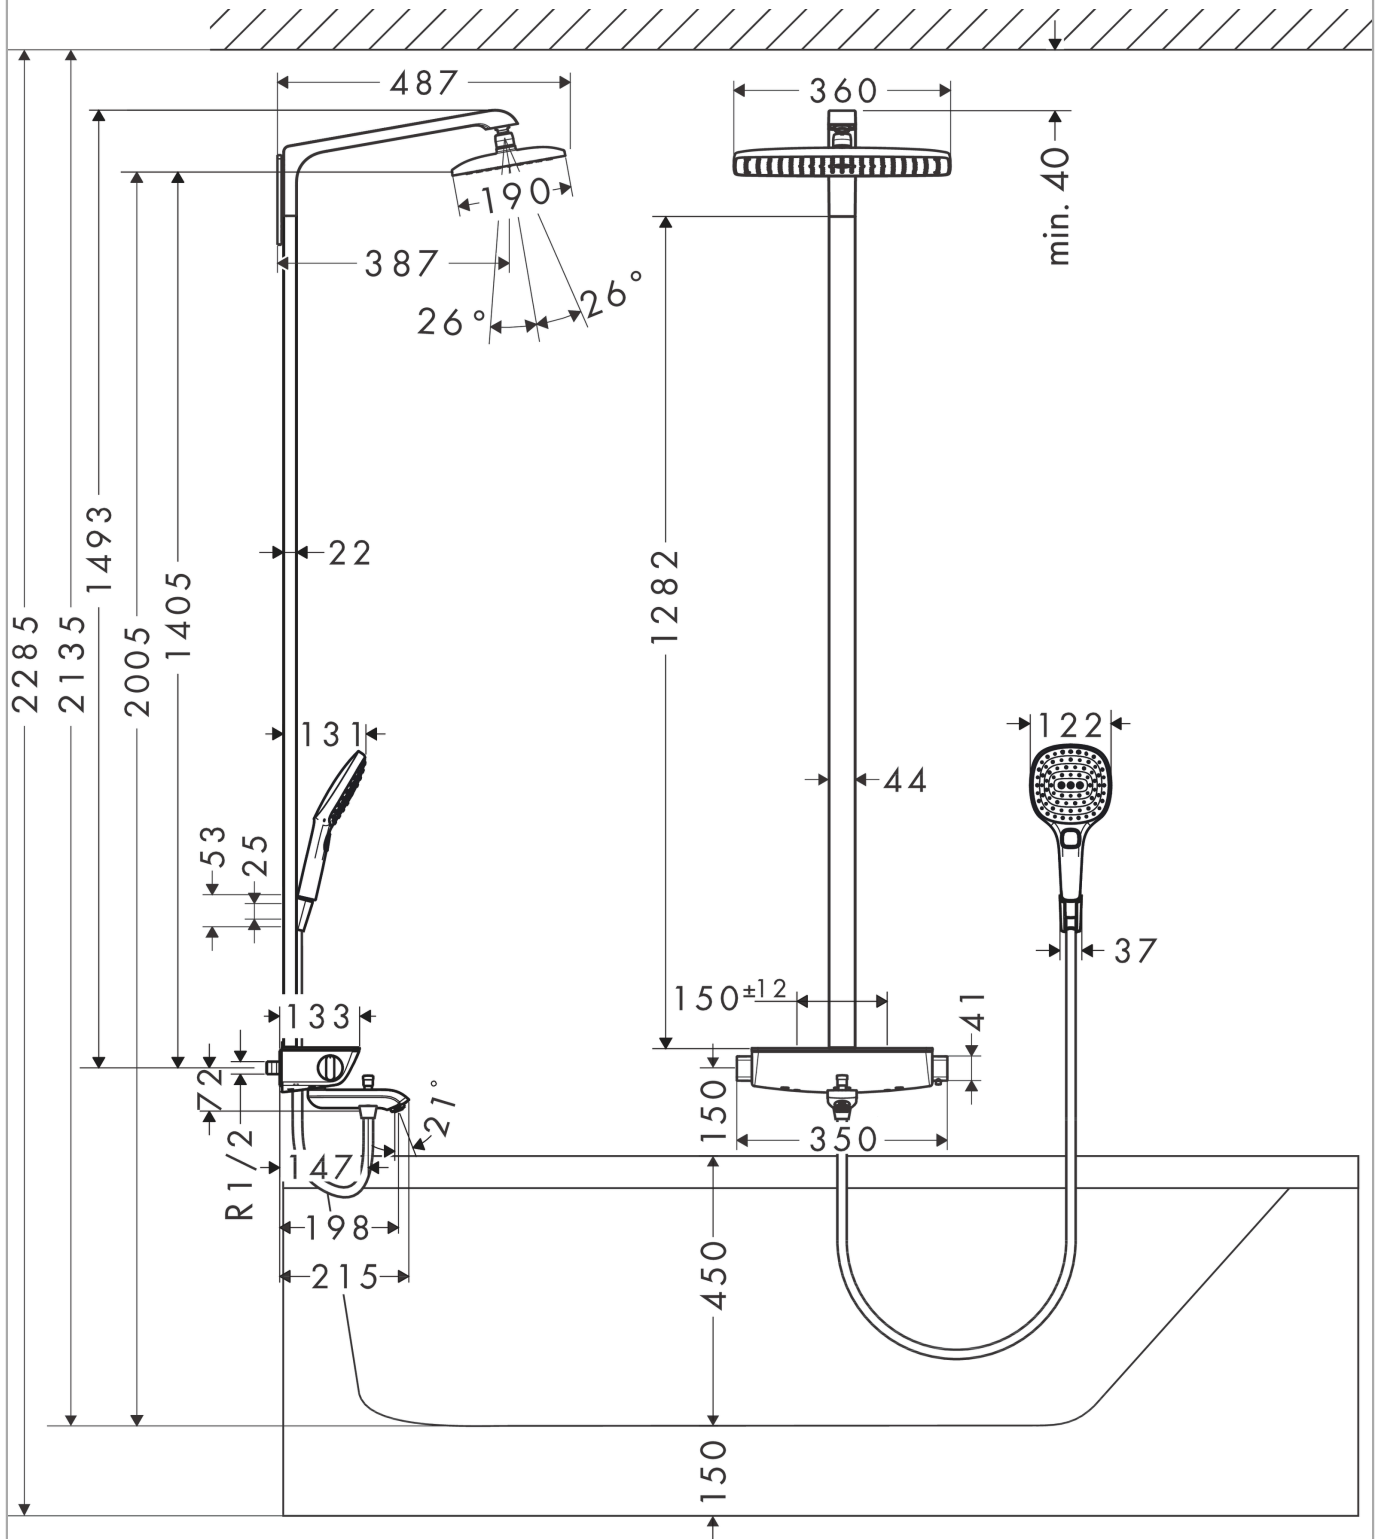

Raindance E

Showerpipe 360 1jet с термостатом для ванны

: белый / хром Артикулный номер: 27113400

Пример монтажа