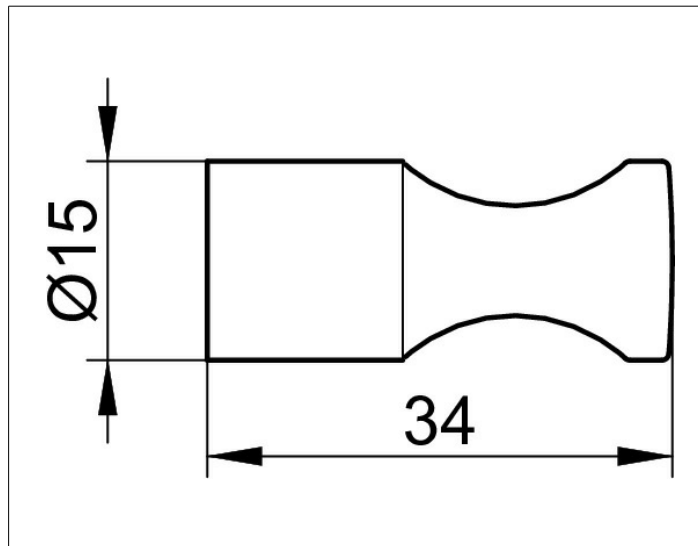

Elegance

11614010000 Крючок для полотенца

ИЗДЕЛИЕ

ЧЕРТЕЖ

ПОВЕРХНОСТЬ

хром

СПЕЦИФИКАЦИИ

KEUCO ELEGANCE Towel hook double 11614010000  
Chrome-plated Double towel hook with an elegant shape,  
slightly shaped surface,  
with a timeless design  
Projection 1-5/16"  
The Towel hook will be discretely mounted  
incl. corrosion-free mounting material