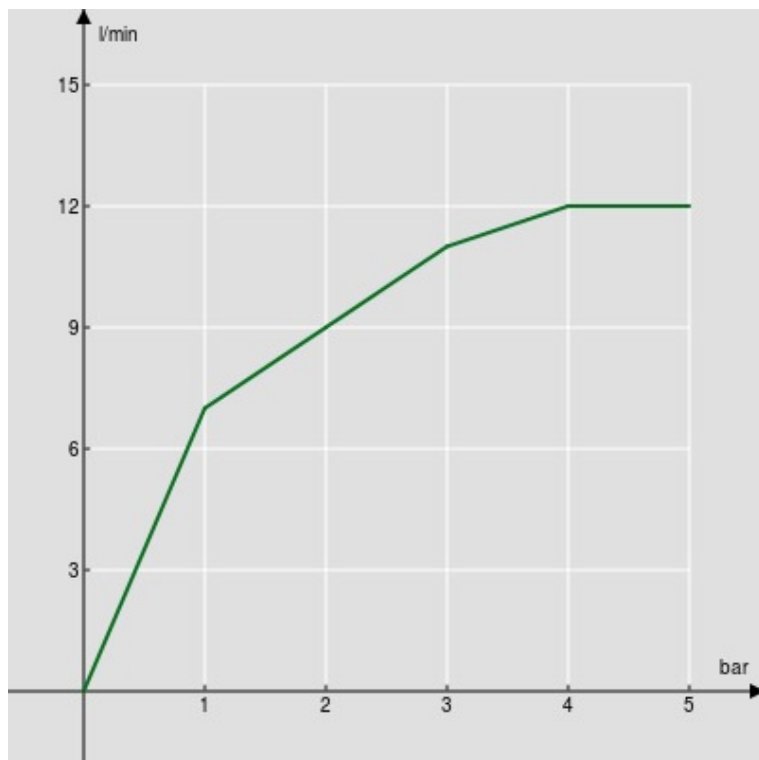

SPECIFICATIONS

Shower set

Diamond smoke PVD

Adjustable hand shower support

3-jet hand shower and 150 cm hose

Packaging: 24 x 25 x 8 cm / 0,0048 m³ / 0,4 kg

FLOW RATE DIAGRAM: HOT/COLD WATER

— Hand shower

FLOW RATE DIAGRAM: MIXED WATER

— Hand shower