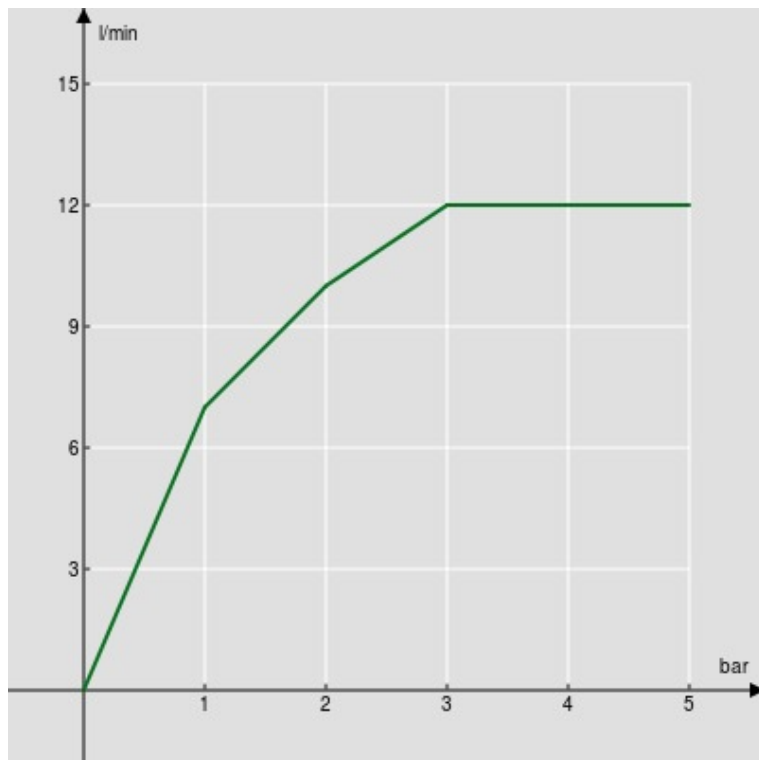

SPECIFICATIONS

Shower set

Diamond smoke PVD

Adjustable hand shower support

3-jet hand shower and 150 cm hose

Packaging: 24 x 25 x 8 cm / 0,0048 m³ / 0,4 kg

FLOW RATE DIAGRAM: HOT/COLD WATER

— Hand shower

FLOW RATE DIAGRAM: MIXED WATER

— Hand shower