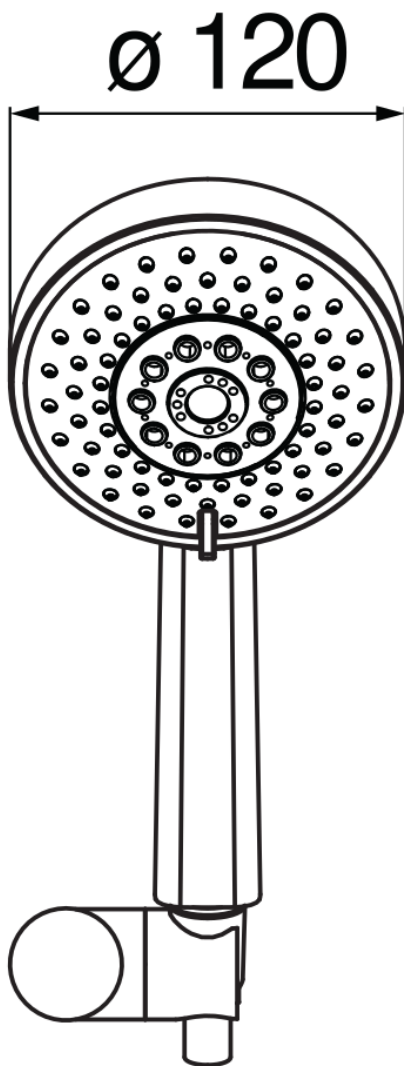

SPECIFICATIONS

Shower set

Diamond smoke PVD

Adjustable hand shower support

3-jet hand shower and 150 cm hose

Packaging: 24 x 25 x 8 cm / 0,0048 m³ / 0,4 kg

FLOW RATE DIAGRAM: HOT/COLD WATER

— Hand shower

FLOW RATE DIAGRAM: MIXED WATER

— Hand shower