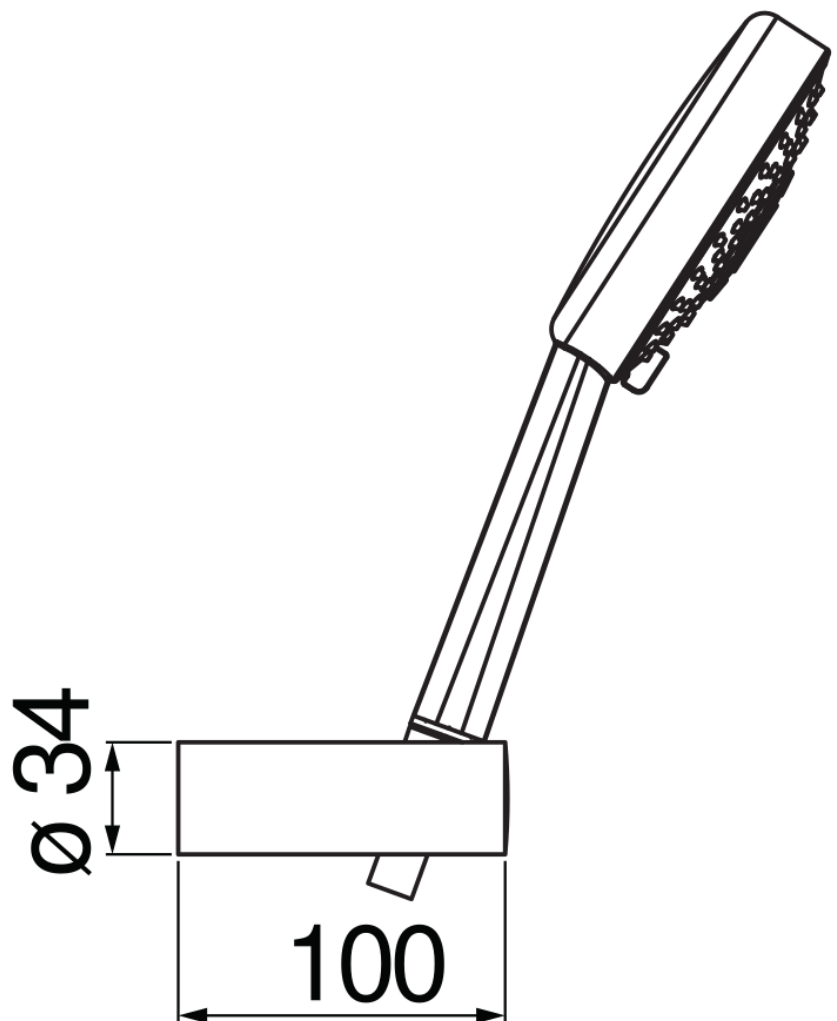

SPECIFICATIONS

Shower set

Diamond smoke PVD

Adjustable hand shower support

3-jet hand shower and 150 cm hose

Packaging: 24 x 25 x 8 cm / 0,0048 m³ / 0,4 kg

FLOW RATE DIAGRAM: HOT/COLD WATER

— Hand shower

FLOW RATE DIAGRAM: MIXED WATER

— Hand shower