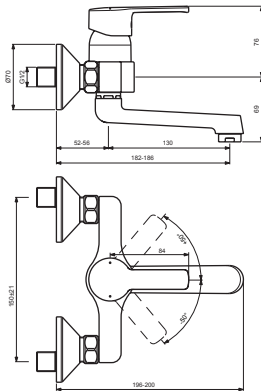

BA250AA

Pos.	Signify	Spare parts-Nr.	Quantity	Pos.	Signify	Spare parts-Nr.	Quantity
1	Lever,w/logo-compl.	B961227AA	1 Pcs.	15	S-connector G3/4		2 Pcs.
2	Screw M5x8		1 Pcs.	16	Rosette	A963489AA	1 Pcs.
3	Cap decorative	B960473AA	1 Pcs.	17	Fibre washer		2 Pcs.
4	Rosette	B961229AA	1 Pcs.	18	Nipple M19x1.5LH		2 Pcs.
5	Screw M42x1.5	B961230NU	1 Pcs.	19	O-Ring Ø15.6x1.78		2 Pcs.
6	O-Ring Ø39.1x1.3		1 Pcs.	20	Coupling nut		2 Pcs.
7	Cartridge GEAR N35DW	B960888NU	1 Pcs.				
8	Body shower		1 Pcs.				
9	O-Ring Ø18.2x1.7	B960270NU	2 Pcs.				
10	Nipple M22x1-M18x1.5	B960018AA	1 Pcs.				
11	O-Ring Ø17.5x2.4	B960139NU	1 Pcs.				
12	Cast spout		1 Pcs.				
13	Perlator M24x1-A	B964943AA	1 Pcs.				
14	S-connection-compl.		1 Set				