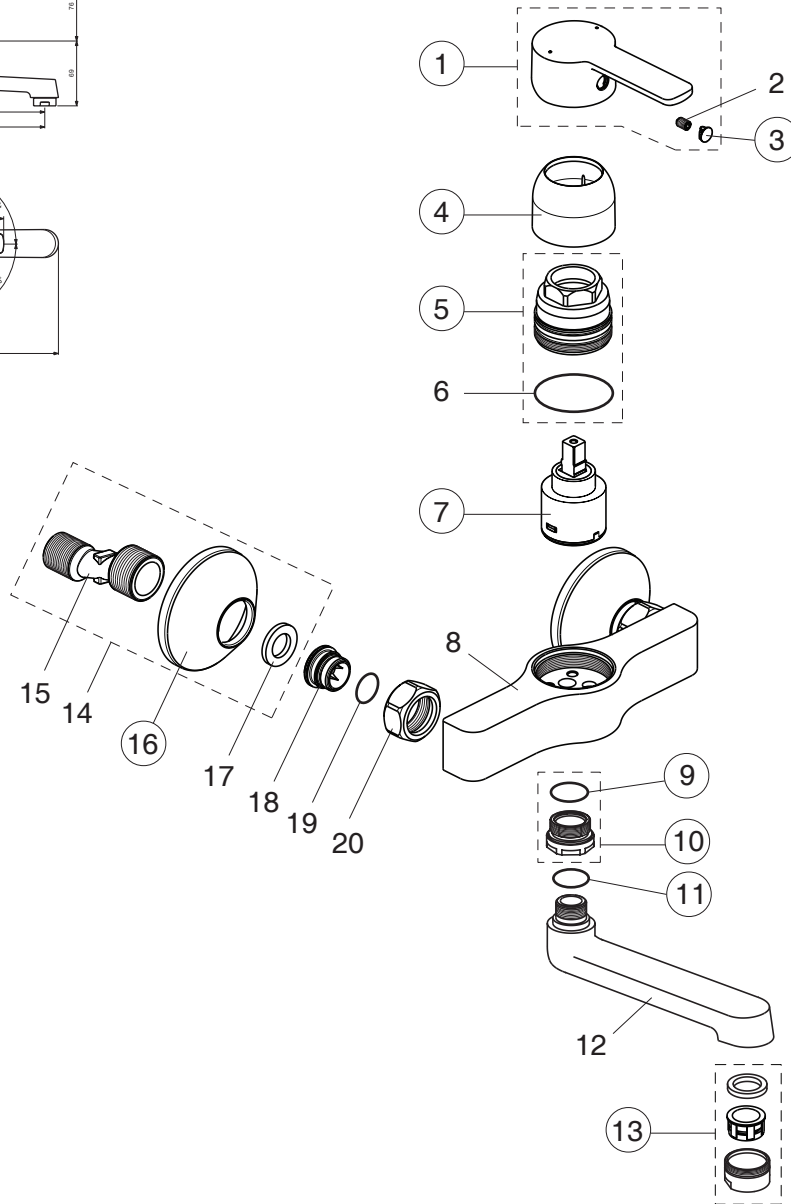

BA250AA

Pos.	Signify	Spare parts-Nr.	Quantity	Pos.	Signify	Spare parts-Nr.	Quantity
1	Lever,w/logo-compl.	B961227AA	1 Pcs.	15	S-connector G3/4		2 Pcs.
2	Screw M5x8		1 Pcs.	16	Rosette	A963489AA	1 Pcs.
3	Cap decorative	B960473AA	1 Pcs.	17	Fibre washer		2 Pcs.
4	Rosette	B961229AA	1 Pcs.	18	Nipple M19x1.5LH		2 Pcs.
5	Screw M42x1.5	B961230NU	1 Pcs.	19	O-Ring Ø15.6x1.78		2 Pcs.
6	O-Ring Ø39.1x1.3		1 Pcs.	20	Coupling nut		2 Pcs.
7	Cartridge GEAR N35DW	B960888NU	1 Pcs.				
8	Body shower		1 Pcs.				
9	O-Ring Ø18.2x1.7	B960270NU	2 Pcs.				
10	Nipple M22x1-M18x1.5	B960018AA	1 Pcs.				
11	O-Ring Ø17.5x2.4	B960139NU	1 Pcs.				
12	Cast spout		1 Pcs.				
13	Perlator M24x1-A	B964943AA	1 Pcs.				
14	S-connection-compl.		1 Set				