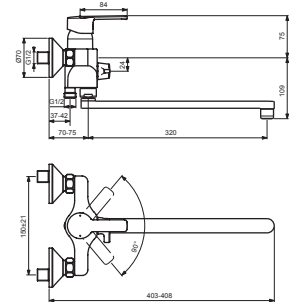

BA239AA

BA240AA

BA320AA

Pos.	Signify	Spare parts-Nr	Quantity	Pos.	Signify	Spare parts-Nr	Quantity
1	Lever, w/logo-compl.	B961227AA	1 Pcs.	21	O-Ring Ø15.6x1.78		2 Pcs.
2	Screw M5x8		1 Pcs.	22	Coupling nut		2 Pcs.
3	Cap decorative	B960473AA	1 Pcs.	23	O-Ring Ø10x1.5	B960645NU	1 Pcs.
4	Rosette	B961229AA	1 Pcs.	24	Nipple G1/2-M12x1	B960646AA	1 Pcs.
5	Screw M4x1.5	B961230NU	1 Pcs.	25	O-Ring Ø13x2.5	B960137NU	1 Pcs.
6	O-Ring Ø39.1x1.3		1 Pcs.	25a	O-Ring Ø13.1x1.6		1 Pcs.
7	Cartridge GEAR N35DW	B960888NU	1 Pcs.	26	Tub.spout S250mm-compl.	B961207AA	1 Set
8	Body bath/shower		1 Pcs.	26a	Tub.spout S320mm-compl.	B960541AA	1 Set
9	O-Ring Ø18.2x1.7	B960270NU	2 Pcs.	26b	Tub.spout S320mm-compl.	B961306AA	1 Set
10	Nipple M22x1/G3/4	B960286AA	1 Pcs.	27	Perlator M22x1-D	B964705AA	1 Pcs.
11	Handle diverter	B961231AA	1 Pcs.	28	Shower hose L1500mm	B964952AA	1 Pcs.
12	Screw M4x5		1 Pcs.	29	Wall hook for hand shower		1 Pcs.
13	Rubber Ø8.1x3	B960583NU	1 Pcs.	30	Shower 70mm, 1F	BA181AA	1 Pcs.
14	Screw M28x1	B961232AT	1 Pcs.	31	Insert	B961326NU	1 Pcs.
15	Diverter cartridge GEAR Ø25-5	B961233NU	1 Pcs.	32	Screw M4x8		1 Pcs.
16	S-connection-compl.		1 Set				
17	S-connections G1/2"x G3/4"		2 Pcs.				
18	Metallrossette	A963489AA	1 Pcs.				
19	Fiberring Ø24x15x2		2 Pcs.				
20	Nipple M19x1.5LH		2 Pcs.				