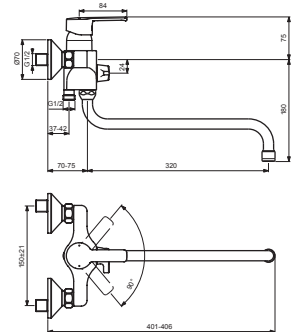

BA239AA

BA240AA

BA320AA

Pos.	Signify	Spare parts-Nr	Quantity	Pos.	Signify	Spare parts-Nr	Quantity
1	Lever, w/logo-compl.	B961227AA	1 Pcs.	21	O-Ring Ø15.6x1.78		2 Pcs.
2	Screw M5x8		1 Pcs.	22	Coupling nut		2 Pcs.
3	Cap decorative	B960473AA	1 Pcs.	23	O-Ring Ø10x1.5	B960645NU	1 Pcs.
4	Rosette	B961229AA	1 Pcs.	24	Nipple G1/2-M12x1	B960646AA	1 Pcs.
5	Screw M4x1.5	B961230NU	1 Pcs.	25	O-Ring Ø13x2.5	B960137NU	1 Pcs.
6	O-Ring Ø39.1x1.3		1 Pcs.	25a	O-Ring Ø13.1x1.6		1 Pcs.
7	Cartridge GEAR N35DW	B960888NU	1 Pcs.	26	Tub.spout S250mm-compl.	B961207AA	1 Set
8	Body bath/shower		1 Pcs.	26a	Tub.spout S320mm-compl.	B960541AA	1 Set
9	O-Ring Ø18.2x1.7	B960270NU	2 Pcs.	26b	Tub.spout S320mm-compl.	B961306AA	1 Set
10	Nipple M22x1/G3/4	B960286AA	1 Pcs.	27	Perlator M22x1-D	B964705AA	1 Pcs.
11	Handle diverter	B961231AA	1 Pcs.	28	Shower hose L1500mm	B964952AA	1 Pcs.
12	Screw M4x5		1 Pcs.	29	Wall hook for hand shower		1 Pcs.
13	Rubber Ø8.1x3	B960583NU	1 Pcs.	30	Shower 70mm, 1F	BA181AA	1 Pcs.
14	Screw M28x1	B961232AT	1 Pcs.	31	Insert	B961326NU	1 Pcs.
15	Diverter cartridge GEAR Ø25-5	B961233NU	1 Pcs.	32	Screw M4x8		1 Pcs.
16	S-connection-compl.		1 Set				
17	S-connections G1/2"x G3/4"		2 Pcs.				
18	Metallrossette	A963489AA	1 Pcs.				
19	Fiberring Ø24x15x2		2 Pcs.				
20	Nipple M19x1.5LH		2 Pcs.				