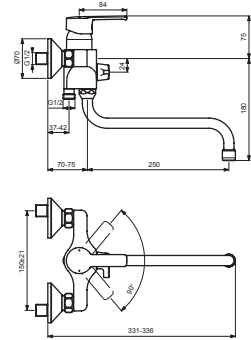

BA239AA

BA240AA

BA320AA

Pos.	Signify	Spare parts-Nr	Quantity	Pos.	Signify	Spare parts-Nr	Quantity
1	Lever, w/logo-compl.	B961227AA	1 Pcs.	21	O-Ring Ø15.6x1.78		2 Pcs.
2	Screw M5x8		1 Pcs.	22	Coupling nut		2 Pcs.
3	Cap decorative	B960473AA	1 Pcs.	23	O-Ring Ø10x1.5	B960645NU	1 Pcs.
4	Rosette	B961229AA	1 Pcs.	24	Nipple G1/2-M12x1	B960646AA	1 Pcs.
5	Screw M4x1.5	B961230NU	1 Pcs.	25	O-Ring Ø13x2.5	B960137NU	1 Pcs.
6	O-Ring Ø39.1x1.3		1 Pcs.	25a	O-Ring Ø13.1x1.6		1 Pcs.
7	Cartridge GEAR N35DW	B960888NU	1 Pcs.	26	Tub.spout S250mm-compl.	B961207AA	1 Set
8	Body bath/shower		1 Pcs.	26a	Tub.spout S320mm-compl.	B960541AA	1 Set
9	O-Ring Ø18.2x1.7	B960270NU	2 Pcs.	26b	Tub.spout S320mm-compl.	B961306AA	1 Set
10	Nipple M22x1/G3/4	B960286AA	1 Pcs.	27	Perlator M22x1-D	B964705AA	1 Pcs.
11	Handle diverter	B961231AA	1 Pcs.	28	Shower hose L1500mm	B964952AA	1 Pcs.
12	Screw M4x5		1 Pcs.	29	Wall hook for hand shower		1 Pcs.
13	Rubber Ø8.1x3	B960583NU	1 Pcs.	30	Shower 70mm, 1F	BA181AA	1 Pcs.
14	Screw M28x1	B961232AT	1 Pcs.	31	Insert	B961326NU	1 Pcs.
15	Diverter cartridge GEAR Ø25-5	B961233NU	1 Pcs.	32	Screw M4x8		1 Pcs.
16	S-connection-compl.		1 Set				
17	S-connections G1/2"x G3/4"		2 Pcs.				
18	Metallrossette	A963489AA	1 Pcs.				
19	Fiberring Ø24x15x2		2 Pcs.				
20	Nipple M19x1.5LH		2 Pcs.				