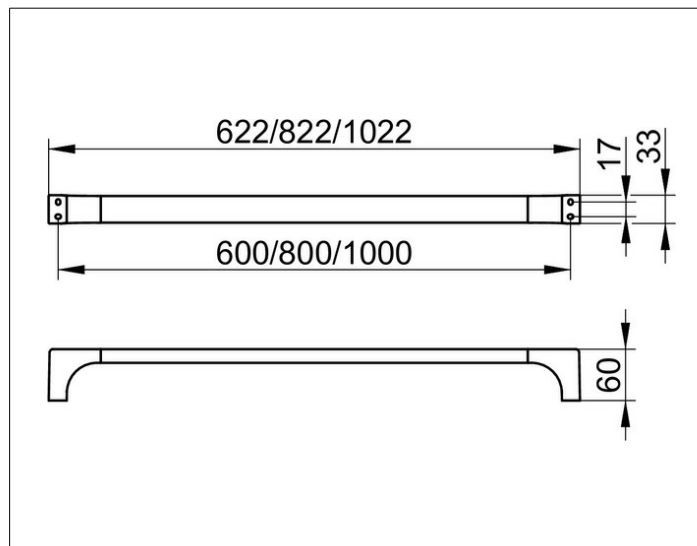

Edition 11

11101010600 Полотенцедержатель

ИЗДЕЛИЕ

ЧЕРТЕЖ

ПОВЕРХНОСТЬ

хром

ГАБАРИТЫ

600 mm

СПЕЦИФИКАЦИИ

KEUCO EDITION 11 towel holder 11101010600
chromed towel rail,
in clear-cut design and geometric shapes
to clean anti-static, easy to clean
installed at 23-5/8", with a total width of 24-1/2"
Radius 2-3/8"
The towel holder has 4 fixing points
Comes with corrosion resistant mounting hardware