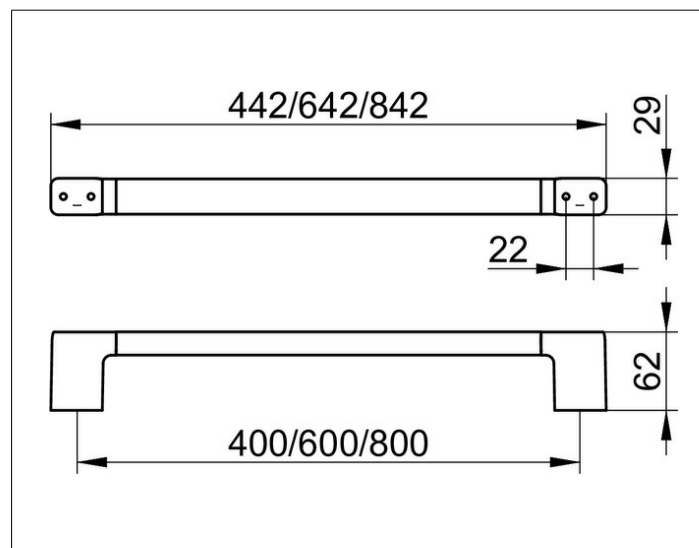

Collection Moll

12701010800 Полотенцедержатель

ИЗДЕЛИЕ

ЧЕРТЕЖ

ПОВЕРХНОСТЬ

хром

ГАБАРИТЫ

800 mm

СПЕЦИФИКАЦИИ

KEUCO COLLECTION MOLL towel rail 12701010800

Chrome-plated towel rail, in an esthetic design with slightly rounded edges, Anti-static, easy to clean

Centre to centre 31-1/2" with overall width of 33-1/8"

Depth 2-7/16"

The towel rail is fitted with 4 hidden fixing points
incl. corrosion-free mounting material