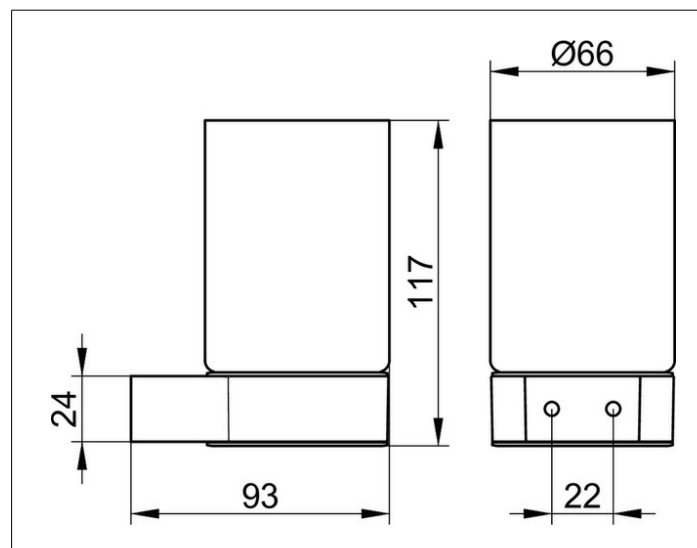

## СПЕЦИФИКАЦИИ

KEUCO PLAN tumbler holder 14950019000

Chrome-plated tumbler holder in a stylish yet functional design

Complete with crystal glass tumbler (diameter 2-5/8"), easy to clean,  
Width 2-5/8", height 4-5/8", projection 3-11/16"The tumbler holder is fitted with 2 hidden fixing points  
incl. corrosion-free mounting material