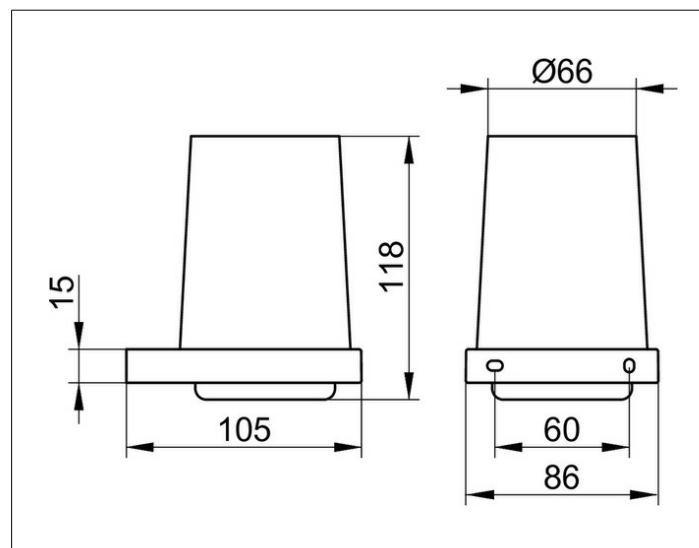

СПЕЦИФИКАЦИИ

KEUCO EDITION 11 11150019000 glass holder with crystal glass for wall mounting, complete
chromed glass holder in a clear-cut design and geometric shapes, easy to clean,
Holder with frosted crystal glass Item no. 11150009000
Height 4-5/8", 2-1/8", width 3-3/8"
delivery with corrosion resistant mounting hardware