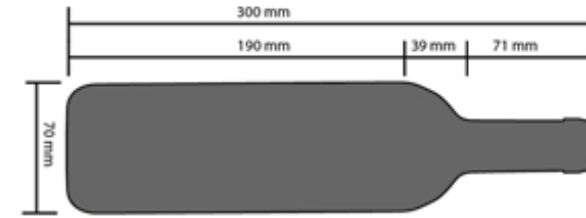

Bottle loading plan

DUNAVOX FLOW-38.TO
DAUF-38.100DB.TO, DSS.TO

Standard 750mL Bordeaux bottle

7
6
7
7
7
5
—
39