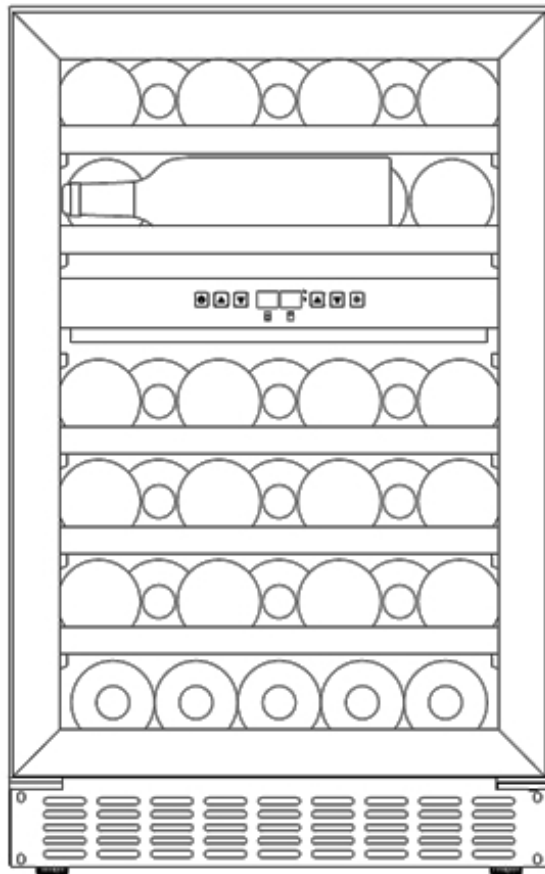

Bottle loading plan

DUNAVOX FLOW-38.TO
DAUF-38.100DB.TO, DSS.TO

Standard 750mL Bordeaux bottle

7
6
7
7
7
5
—
39