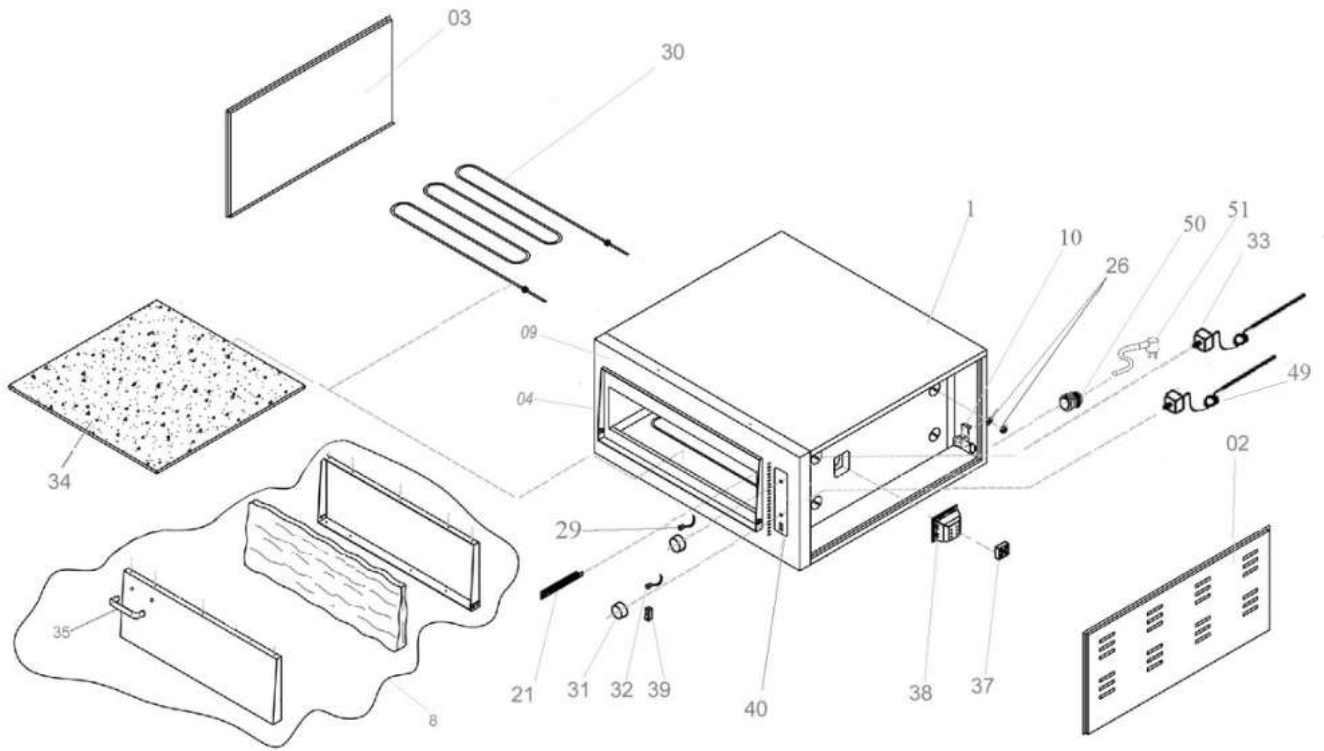

# ПЕЧЬ ДЛЯ ПИЦЦЫ TATRA TPO 1 NW

## ПЕЧЬ ДЛЯ ПИЦЦЫ TATRA TPO 1 NW

1	Housing	EOMINI.40-010
2	Side Panel	EOMINI.40-362
3	Left Cover	EOMINI.40-008
4	Door Frame	EOMINI.40-369
8	Door complete	EOMINI.40-607
9	Panel	EOMINI.40-889
10	Connector with 2 poles	E073071
21	Bracket for Thermostat	E050010
26	Fixing for Heating Element	E050126
29	Green indicator Light,complete	043828
30	Heating Element (Upper and Lower)	CPMINI40-1500WHE
31	Knob, black-chromed for thermostat	E0ANOT235
32	Red indicator Light,complete	E04117R
33	Thermostat 300°C	OT300.TCSO2
34	Refracter Stone (Italian)	CPMINI40-410.410
35	Handle with connect part,small	E0BK600.MINI40
37	Connector, 2-poles, ceramic for lamp	CRMO57KLMS
38	Halogen Lamp w.cover glass, square	E015ELCSQ
	Halogen Bulb G9	06061056
39	Lamp On/Off Switch	A040588
40	Control Panel Sticker	E015ETKT
49	Thermostat 300°C	OT300.TCSO2
50	Strain Relief PG16	010578028
51	Cord with Plug	E037551PLG