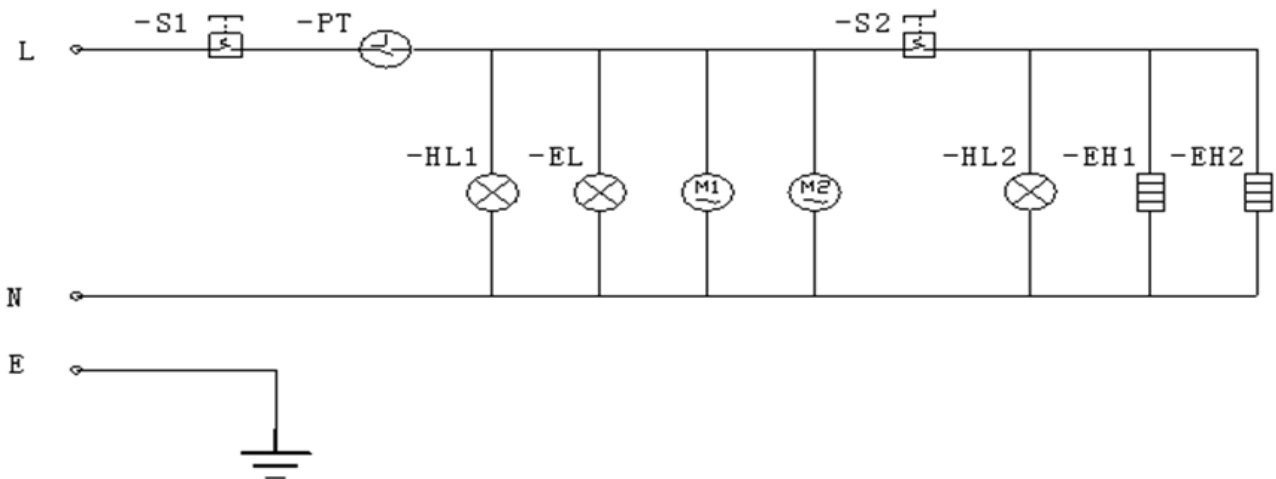

Date	29-04-2021	Revision #	1.0
Revision	First Bill of Materials (BOM)		

Item	Description	Part#	Quantity	Remark	Picture
1	Door assembly complete	942901	1	Incl item 2,3,4,5,6,7,8,9,42,43,44	
2	Door glass	nss	1	Available as 942901	
3	Plate screw 4.0x8mm	nss	2	Available as 942901	
4	Door frame (left/right)	nss	2	Available as 942901	
5	Hinge	942918	2	Also in assembly 942901	
6	Countersunk screw M5x15	nss	2	Available as 942901	
7	Bracket handle	nss	2	Available as 942901	
8	Inner door glass	nss	1	Available as 942901	
9	Plate screw 4.0x8mm	nss	8	Available as 942901	
10	Knob thermostat	225349	1		
11	Bolt	n/a	2		
12	Indicator light green	942925	1		
13	Indicator light green	942925	1		
14	Knob timer	225349	1		
15	Bolt	n/a	2		
16	Display panel	n/a	1		
17	Bottom cover	n/a	1		
18	Timer 120'	942932	1		
19	Feet	942949	4		
20	Plate screw 4.0x8mm	n/a	10		
21	Hi-limiter	942956	1		
22	Equipotential terminal	n/a	1		
23	Cord inlet with retainer	942963	1		
24	Power cord	930045	1		
25	Bracket	n/a	4		
26	Oven chamber	n/a	1		
27	Holder hinge	942970	2	(2pcs as one set)	
28	Truss screw M5x10mm	n/a	4		
29	Insulation	n/a	1		
30	Insulation	n/a	1		
31	Housing	n/a	1		
32	Back cover	928103	1		
33	Fan motor incl fan	942987	2		
34	Door gasket	943083	1		
35	Lamp fitting	n/a	1		
36	Light bulb 15W	904947	1		
37	Lamp cover	942994	1		
38	Element 230V 1260W	943007	2		
39	Bolt M5x15 (for lateral support)	943014	2		
40	Deflector plate	n/a	1		
41	Lateral tray support	943021	2		
42	Glass plate holder	nss	2	Available as 942901	
43	Door handle	943038	1	Incl item 7,8 also in set 942901	
44	Countersunk screw M5x70	nss	2	Available as 943038 and 942901	
45	Thermostat	943045	1		
46	Metal Ring	n/a	1	* Not shown on exploded view	
47	Tray	943380	4		

Date	29-04-2021	Revision #	1.0
Revision	First Bill of Materials (BOM)		

- S1: Hi-limiter
- PT: Timer 120'
- HL1: Indicator light
- EL: Chamber light
- M1, M2: Motor
- S2: Thermostat
- HL2: Indicator light
- EH1, EH2: Heating element