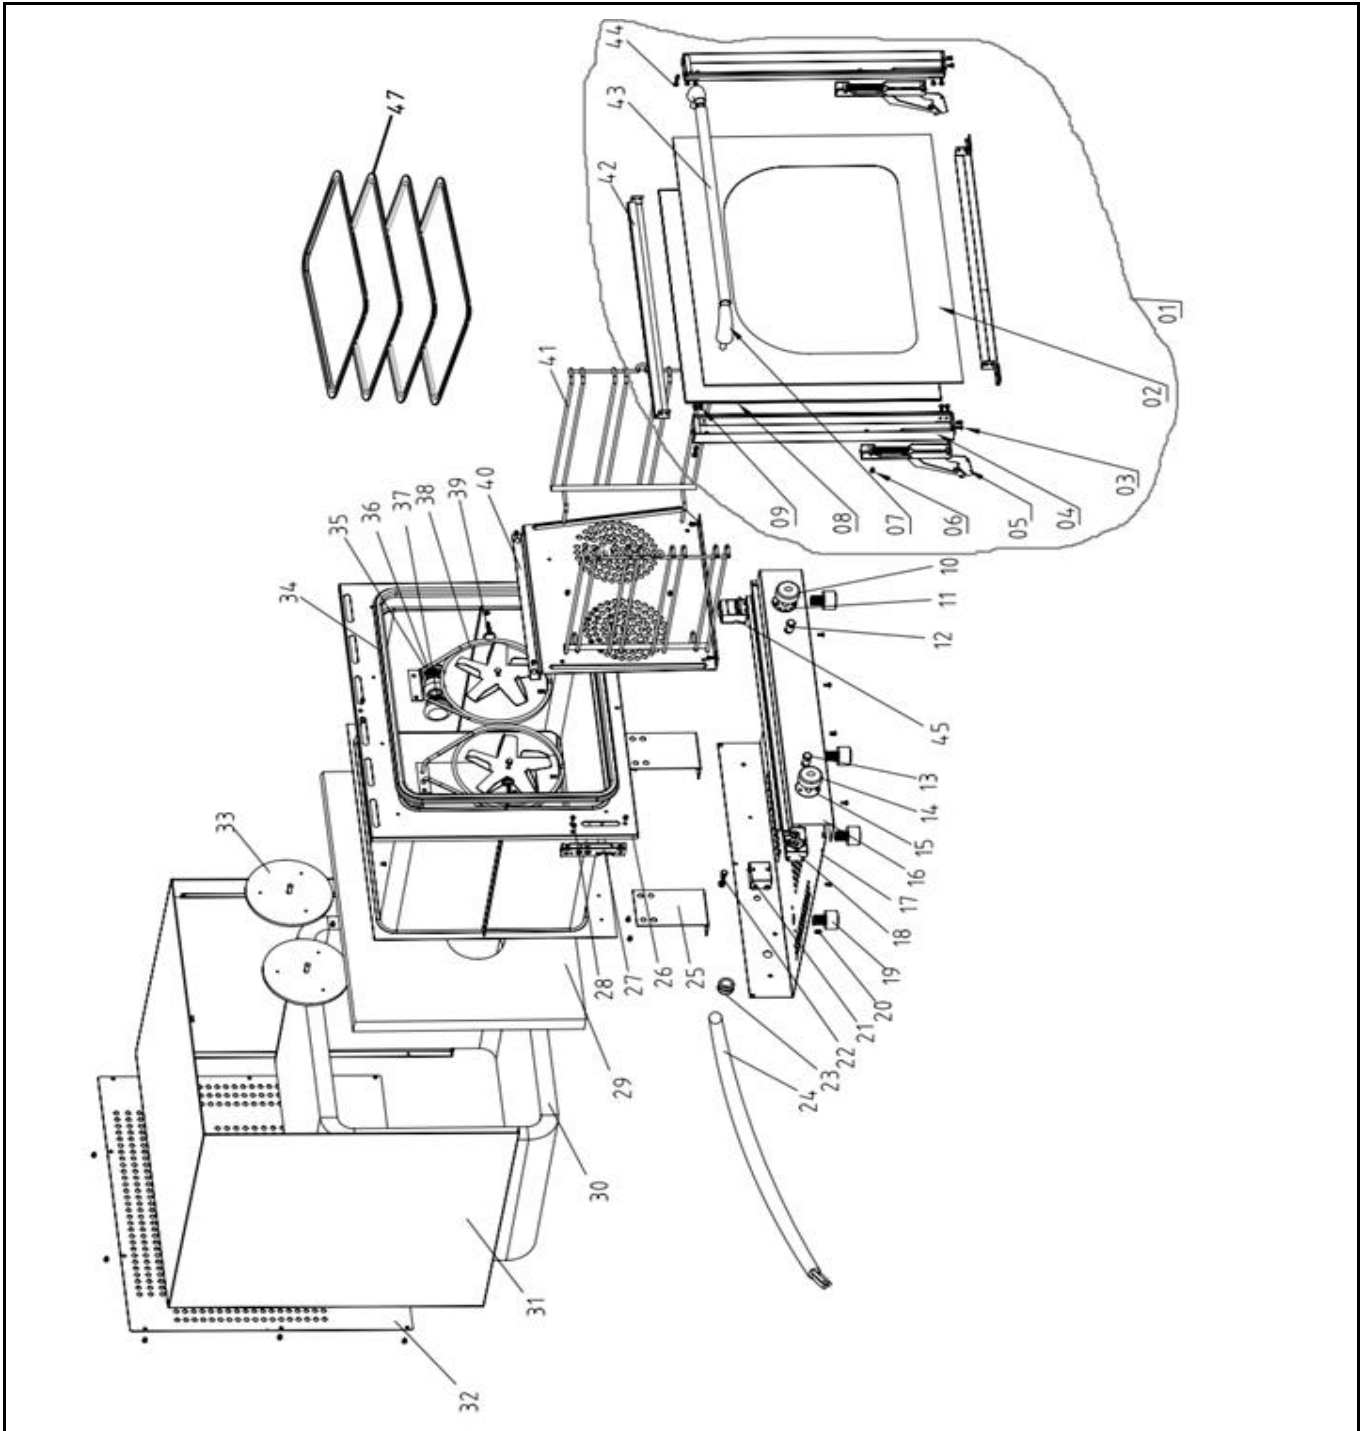

Drawing

Tools for Chefs

Hendi B.V.
Steenoven 21
3911 TX Rhenen
The Netherlands

Batch #

663194 until
HK077119

Appliance part#

227060

Description

Convection Oven H90

Date	29-04-2021	Revision #	1.0
Revision	First Bill of Materials (BOM)