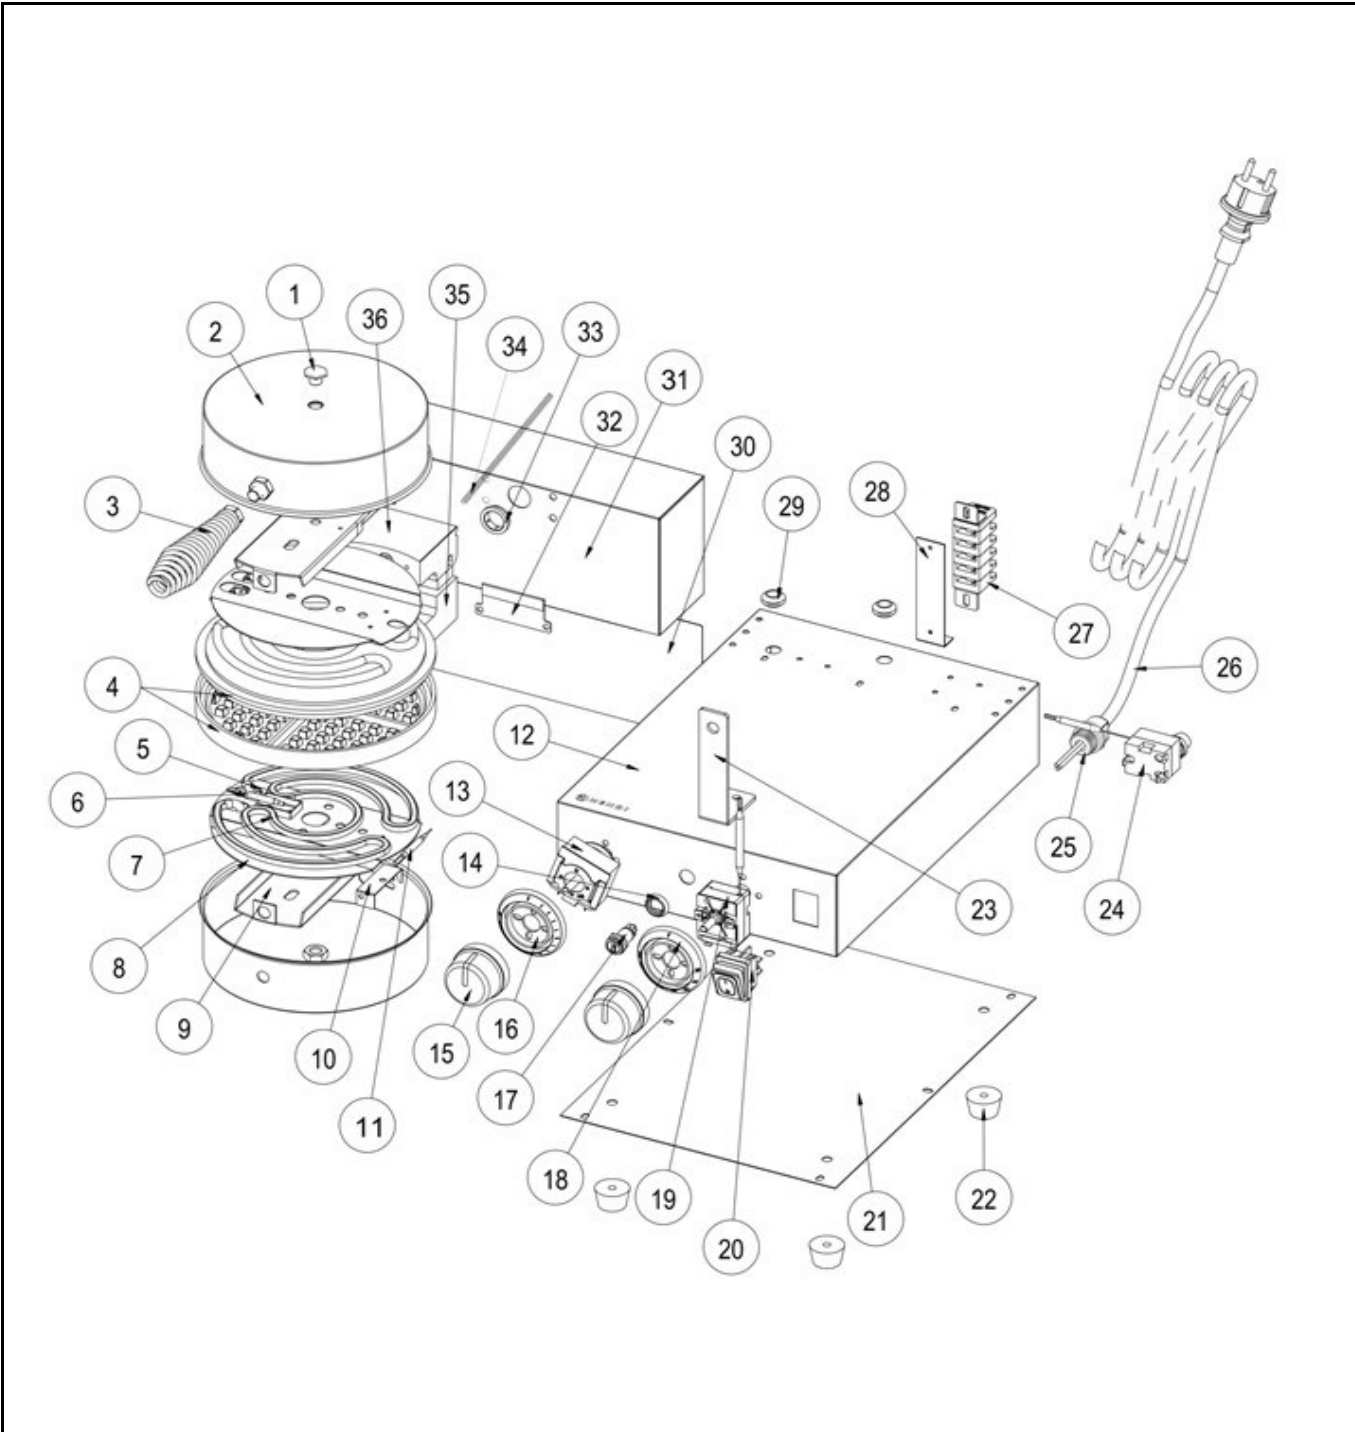

Drawing

Tools for Chefs

Hendi B.V.
Steenoven 21
3911 TX Rhenen
The Netherlands

Batch #	Appliance part#
000000 and up	212172

Description
Waffle maker Ø190mm

Date	21-07-2021	Revision #	1.0
Revision	First Bill of Materials (BOM)