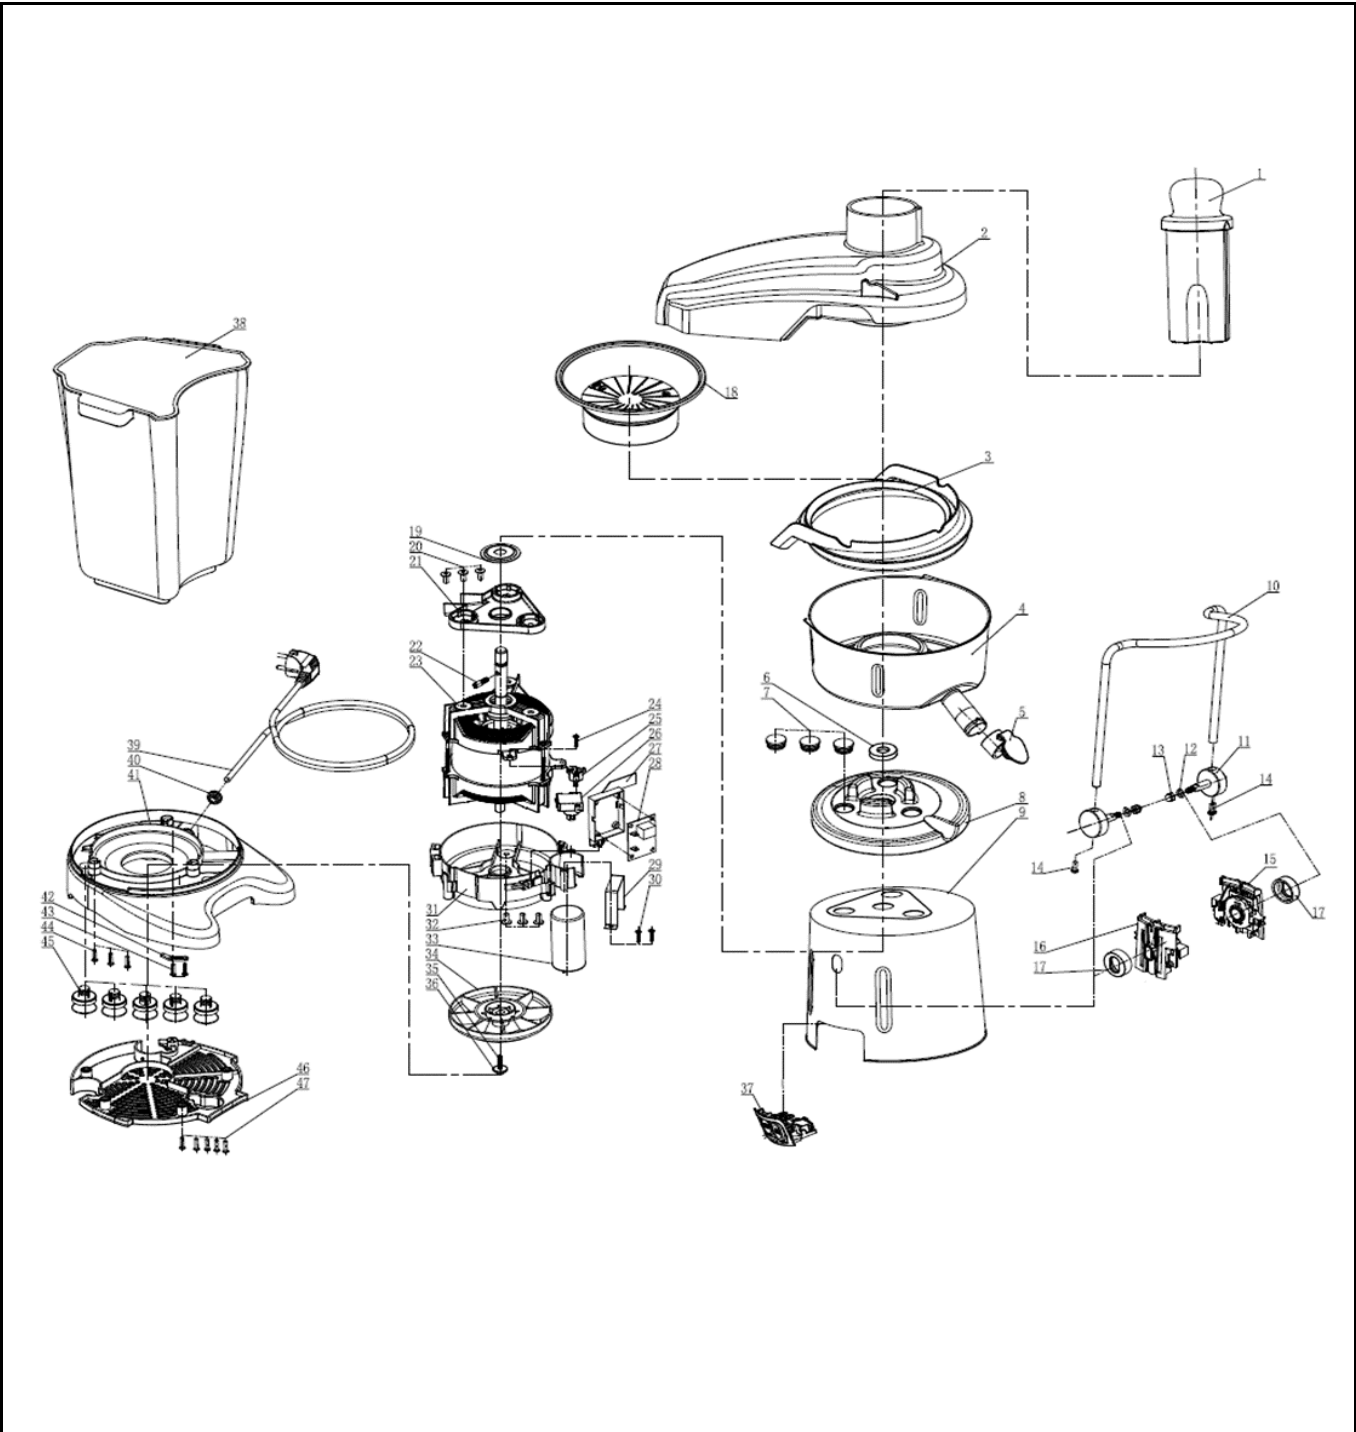

### Bill of materials (BOM)

 <p><b>Hendi B.V.</b> Tools for Chefs Steenoven 21 3911 TX Rhenen The Netherlands</p>	<b>Batch #</b>	<b>Appliance part#</b>
	000000 and up	<b>221105</b>
	<b>Description</b>	
	<b>Centrifugal juice extractor</b>	

<b>Date</b>	01-11-2021	<b>Revision #</b>	1.0
<b>Revision</b>	First Bill of Materials (BOM)		

Item	Description	Part#	Quantity	Remark	Picture
1	Pusher assembly	945711	1		
2	Lid	961292	1		
3	Bowl flange	945742	1		
4	Bowl	945759	1		
5	Faucet	945766	1		
6	Oil seal	n/a	1		
7	Housing plug	945780	3	Set of 3 pcs	
8	Motor bracket	n/a	1		
9	Housing	n/a	1		
10	Safety lock bar	nss	1		
11	Safety lock bracket	nss	2		
12	Washer	nss	2		
13	Nut	nss	2		
14	Bolt	nss	2		
*	Safety lock assembly	961308	1	Incl. item 10 (1x), 11-14 (2x)	
15	Safety lock mount assembly (right)	945803	1		
16	Safety lock mount assembly (left)	945810	1		
17	Support block safety lock	n/a	2		
18	Sieve assembly	945841	1		
19	Deflector	n/a	1		
20	Bolt (M6x20)	n/a	3		
21	Centering assembly	n/a	1		
22	Motor dowel	945858	1		
23	Motor	961315	1	Incl. item 22	
24	Screw	n/a	1		
25	Relais bracket	n/a	1		
26	Starting relais	961322	1		
27	Brake module housing	nss	1		
28	Brake module	945889	1	Incl. item 27	
29	Holder capacitor	n/a	1		
30	Screw	n/a	2		
31	Bracket	n/a	1		
32	Screw	n/a	3		
33	Capacitor	n/a	1		
34	Motor fan	n/a	1		
35	Screw	n/a	1		
36	Gasket	n/a	1		
37	Switch (on/off)	961339	1		
38	Pulp container	961346	1		
39	Power cord incl. pull relief	945919	1		
40	Power cord insert	n/a	1		
41	Housing base	n/a	1		
42	Pull relief	nss	1	Available as 945919	
43	Pull relief screws	nss	2	Available as 945919	
44	Screw	n/a	3		
45	Feet	945926	5	Sold per piece	
46	Housing cover (bottom)	n/a	1		
47	Screw (feet)	nss	5	Available as 945926	

# Circuit diagram

**Hendi B.V.**  
 Steenoven 21  
 3911 TX Rhenen  
 The Netherlands

Tools for Chefs

<b>Batch #</b>	<b>Appliance part#</b>
000000 and up	<b>221105</b>

<b>Description</b>
<b>Centrifugal juice extractor</b>