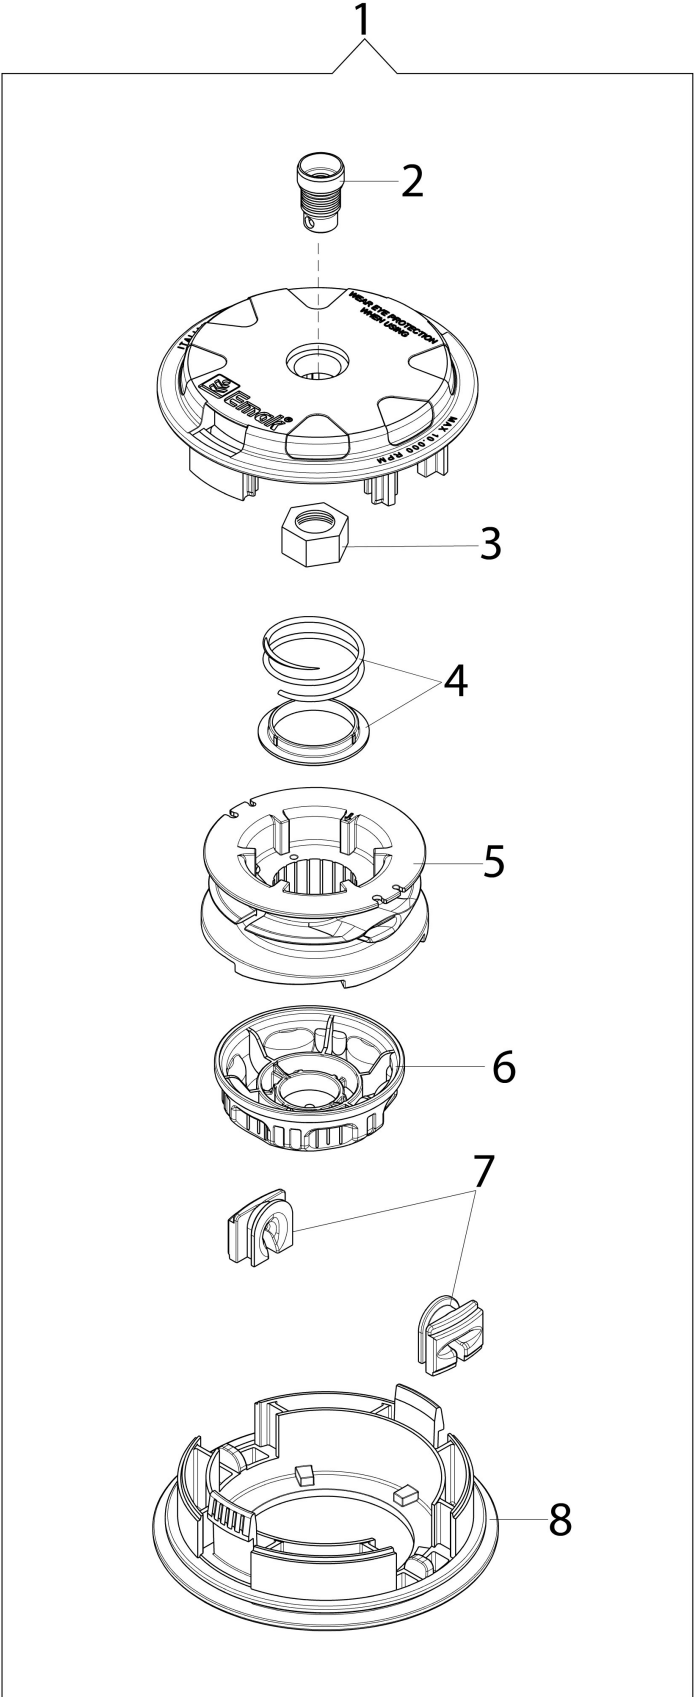

Illustration Illustrated parts list (Head "Load and Go" Ø130)

Ref.Nu	Qty	Part number	Description	Validity from	Validity till	Notes	Bulletin
1	1	63129015	Head Load&Go			ExtraLife	
1	1	63129008	Head Load&Go			Easy&LongLife	
2	1	63120041R	Insert				
3	1	63120040R	Nut				
4	1	63120031R	Kit spring				
5	1	63120020AR	Ignition coil				
6	1	63120030AR	Knob			ExtraLife	
6	1	63120007AR	Knob			Easy&LongLife	
7	2	63120001R	Bushing				
8	1	63120005R	Cover