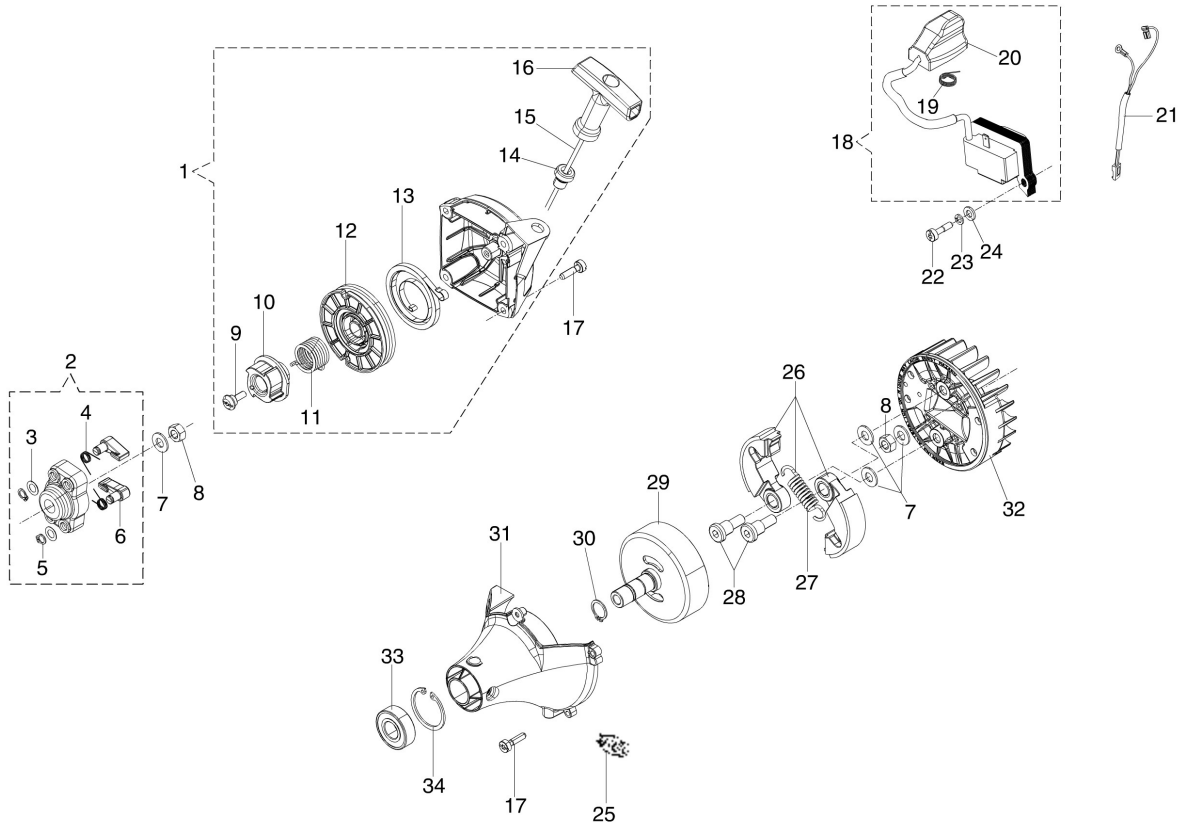

Illustration Ignition system

Illustration Ignition system

Ref.Nu	Qty	Part number	Description	Validity from	Validity till	Notes	Bulletin
1	1	61332012R	Starter assy				
2	1	61330197	Clutch driver				
3	2	3064010R	Washer				
4	2	4191017A	Spring				
5	2	3024007R	Ring				
6	2	61350145R	Pawl				
7	1	3818011AR	Washer				
8	1	3912009	Nut				
9	1	50160024	Screw				
10	1	61350204AR	Sprocket				
11	1	61350203BR	Spring				
12	1	61350139R	Starter pulley				
13	1	004000132R	Spring				
14	1	072700089R	Bushing				
15	1	4098073R	Starter rope				
16	1	61200015R	Starter handle				
17	9	3801010R	Screw				
18	1	61250015BR	Ignition coil				
19	1	50050127	Spring				
20	1	61200012AR	Spark plug cap				
21	1	61250216R	Cable				
22	1	3901082R	Screw				
23	1	3819006R	Washer				
24	1	3916006R	Washer				
25	1	4197011R	Pin				
26	1	4191153BR	Clutch				
27	1	4191028R	Spring				
28	2	4191027FR	Pin				
29	1	4193005R	Clutch drum				
30	1	3024015R	Ring				
31	1	62040029R	Starter case				
32	1	61250014AR	Flywheel				
33	1	3035042R	Bearing				
34	1	3025022R	Ring