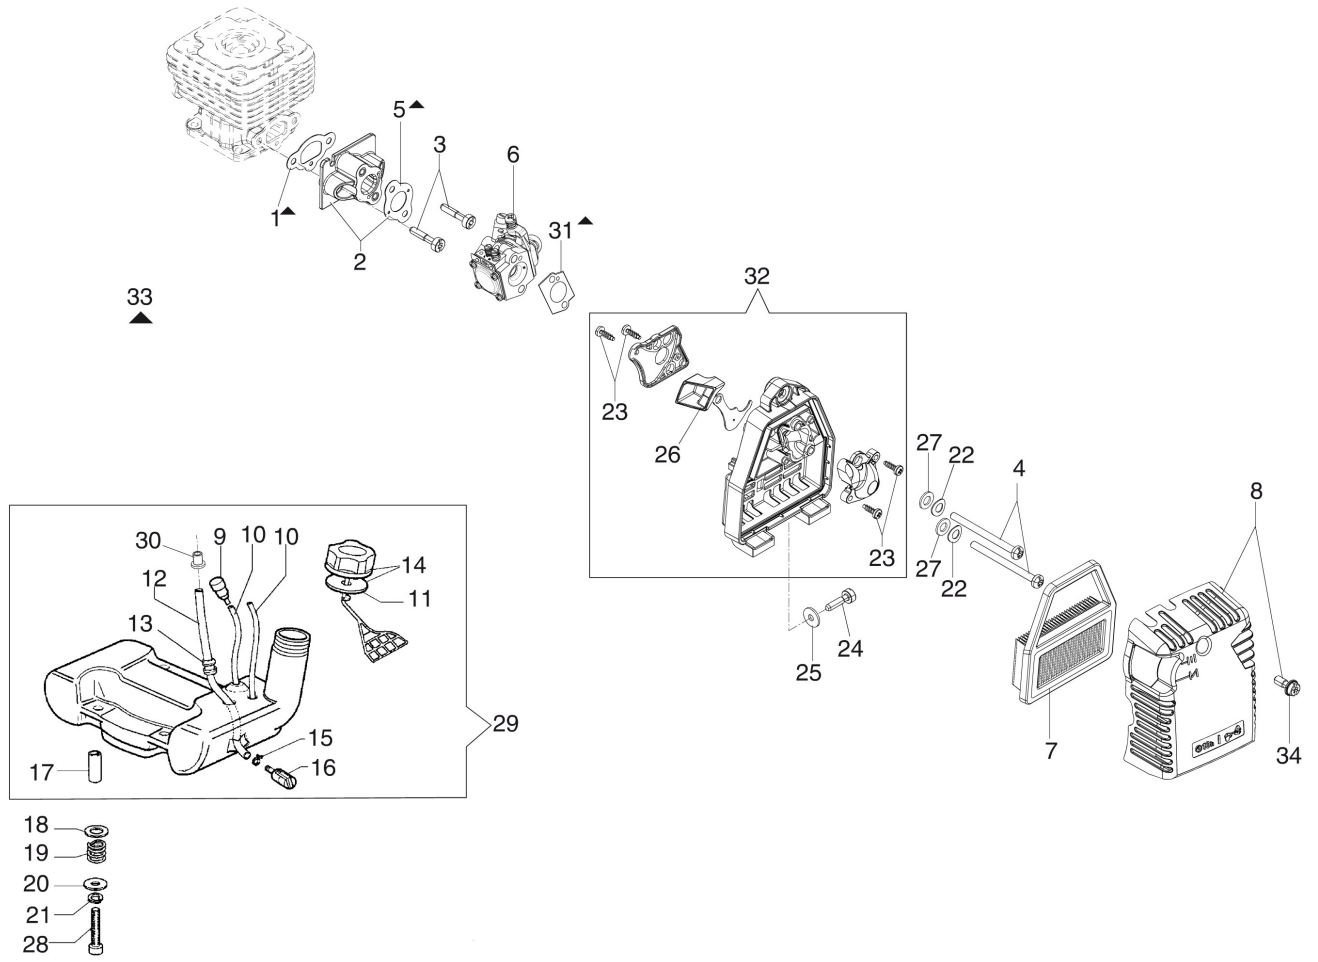

Illustration Tank and air filter

Illustration Tank and air filter

Ref.Nu	Qty	Part number	Description	Validity from	Validity till	Notes	Bulletin
1	1	61200019AR	Gasket				
2	1	61200198	Insulator				
3	2	3801015R	Screw				
4	2	3891067R	Screw				
5	1	61200196AR	Gasket				
6	1	2318987R	Carburetor WT-1099				
7	1	61380013AR	Air filter				
8	1	61330131	Filter cover kit				
9	1	61070011AR	Breather valve				
10	2	58070224R	Tube				
11	1	61070006R	Gasket				
12	1	3073014R	Tube				
13	1	4161211R	Bush				
14	1	61372003R	Tank cap				
15	1	4098377R	Band				
16	1	50010218R	Fuel filter				
17	4	61200128R	Spacer				
18	4	3916008R	Washer				
19	4	61200129R	Spring				
20	4	3918005R	Washer				
21	4	3819006R	Washer				
22	2	3833073R	Washer				
23	4	3960087AR	Screw				
24	1	3891048R	Screw				
25	1	3918005R	Washer				
26	1	61380074AR	Starter lever				
27	2	3916005R	Washer				
28	4	3801016R	Screw				
29	1	61390015R	Complete tank				
30	1	61280105	Band				
31	1	61350155R	Flange				
32	1	61382040AR	Air filter support set				
33	1	61202038BR	Gasket set				
34	1	61330040AR	Screw