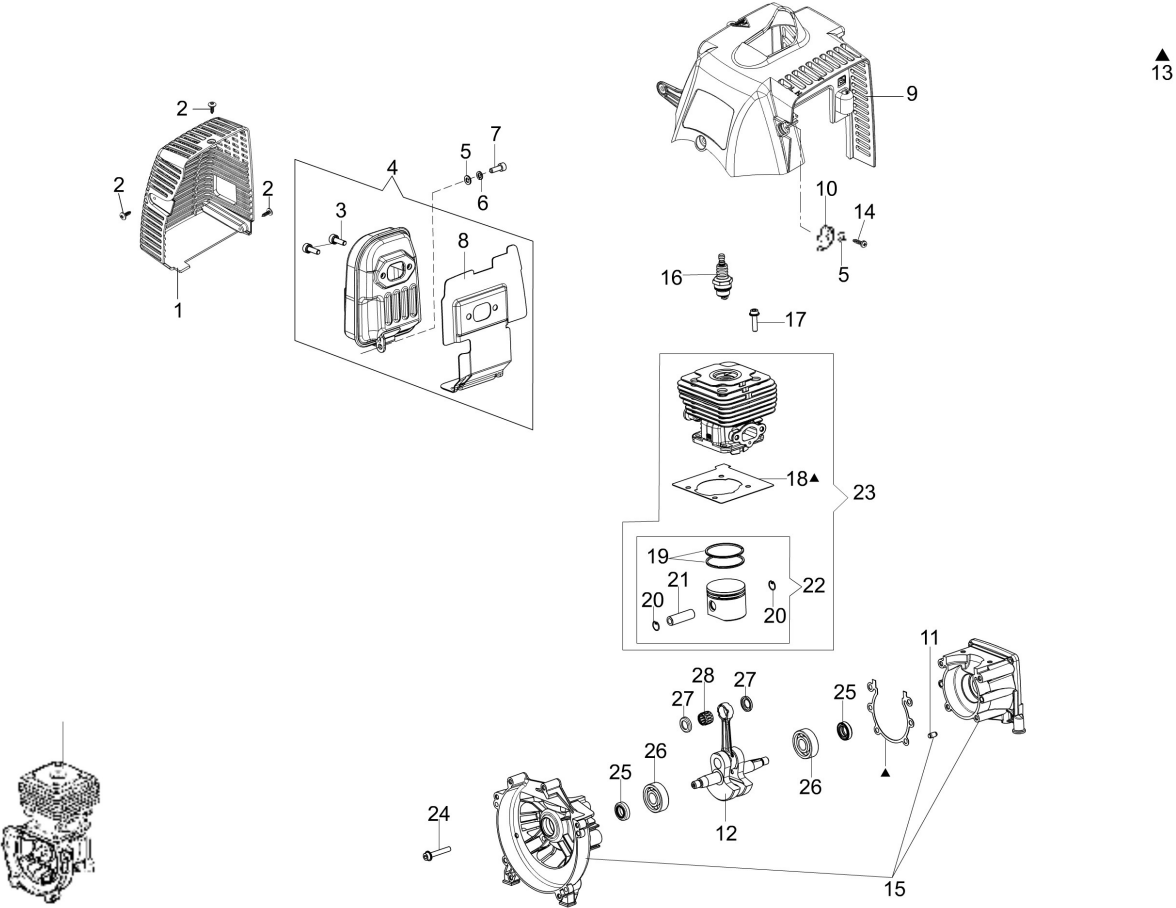

[Illustrated parts list \(Head "Load and Go" Ø130\)](#)

Illustration Engine

Ref.Nu	Qty	Part number	Description	Validity from	Validity till	Notes	Bulletin
1	1	61330168R	Muffler cover				
2	3	3960121R	Screw				
3	2	005100906AR	Screw				
4	1	61330192CR	Complete muffler				
5	3	3916005R	Washer				
6	1	3819006R	Washer				
7	3	3801010R	Screw				
8	1	61330125R	Deflector				
9	1	61330118R	Cylinder cover				
10	1	61200064R	Stopper				
11	4	3023008R	Plug				
12	1	61200001R	Crankshaft				
13	1	61202038BR	Gasket set				
14	1	3960069AR	Screw				
15	1	61330067	Crankcase assy				
16	1	3055115	Spark plug bpmr7a				
17	4	094000101R	Screw				
18	1	61350272R	Gasket				
19	2	4196166R	Piston ring				
20	2	004900061R	Ring				
21	1	50110047R	Piston pin				
22	1	50120034A	Piston assy Ø40				
23	1	61330204	Complete cylinder Ø40				
24	4	3860096R	Screw				
25	2	094000099R	Seal ring				
26	2	094000006R	Bearing				
27	2	50110043AR	Spacer				
28	1	50110044R	Bearing				