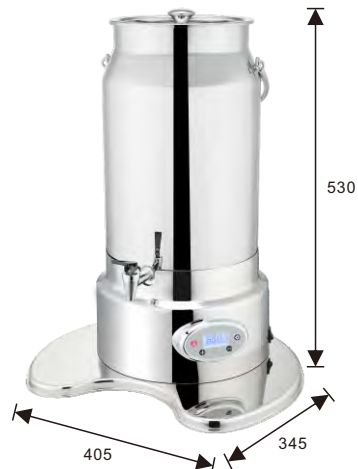

U16-4000 11.4ltr