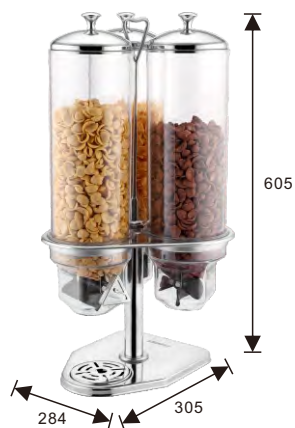

Classic Cereal

X23577X3 Revolving, 4ltr x 3