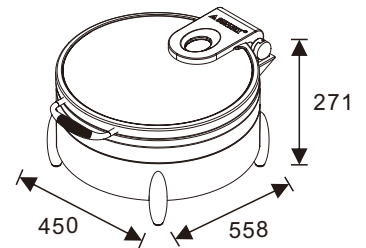

W07-2302T
Square 2/3 size, 5.5L food pan
Open Lid Height: 570mm

W07-2802T
Soup Station, 10L bain marie
Open Lid Height: 650mm

W07-3602T
Round 36cm, 6.8L food pan
Open Lid Height: 632mm

Induction Ready

Optional Stands

W07-1102T Induction Chafer
W07-1104B Multi-Functional Frame
Open Lid Height: 687mm

BURANO Square 2/3 Chafer

W07-2302T Induction Chafer
W07-2301B Electrical Frame
Open Lid Height: 655mm

W07-2302T Induction Chafer
W07-2304B Multi-Functional Frame
Open Lid Height: 687mm

BURANO Round 36cm Chafer

W07-3602T Induction Chafer
W07-3604B Electrical Frame
Open Lid Height: 715mm

W07-3602T Induction Chafer
W07-3604B Multi-Functional Frame
Open Lid Height: 747mm

BURANO Soup Station

W07-2802T Induction Chafer
W07-2804B Electrical Frame
Open Lid Height: 730mm

W07-2802T Induction Chafer
W07-2804B Multi-Functional Frame
Open Lid Height: 762mm

NO MATTER YOU USE

**INDUCTION HEATING
OR
REQUIRE A
MICROPROCESSOR CONTROL
ELECTRICAL HEATING BASE.....**