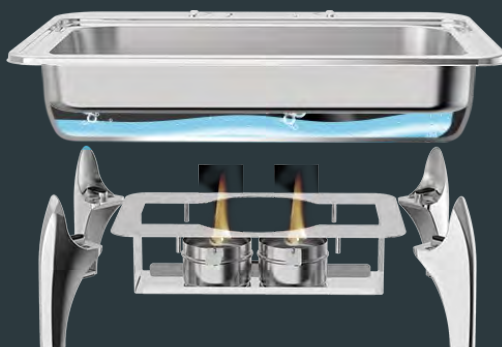

Glassware 122-125

- Glass Coffee Pots and Coffee Makers
- Glass Coffee Cups
- Glass Drinkware and Sundae Glass

Vacuum Jugs 126-128

- Pots
- Thermal Air Pots
- Vacuum Flasks
- Beverage Pots
- Double Wall Stainless Steel Cups

Orion Tableware 144-151

- Hotel Porcelain
- Linear Whiteware

Porcelain 152-153

- Black & White Display Porcelain
- Blue Rim Porcelain

BUFFETWARE

WATERLESS AIR HEAT 400W

Less power consumption but higher heating performance than previous electric element

ELECTRIC HEATING ELEMENT 900W

JELLY FUEL

TERNI SERIES

DRY HEAT WATERLESS CHAFER

Simple. User-Friendly.

New Finished Model
with Stainless Steel Glass Cover

Patented Product
EP3804583A1

SPECIFICATION

Voltage: 220 / 240VAC

Power consumption: 400-476W

Initial heating time: 15 mins

Temperature difference between inside and outside of lid: 10° - 12°

Stainless steel 304 food pan and cover

**Large Tempered
Glass Window**