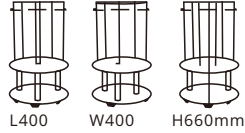

U09-1000

L400 W400 H660mm

Revolving

- * Not including the cups, plates and spoons
- * Recommend cup size: 80 ~ 85 mm in diameter
- * Recommend plate size: less than 145mm in diameter
- * Recommend spoon size: 100 ~ 120 mm in length