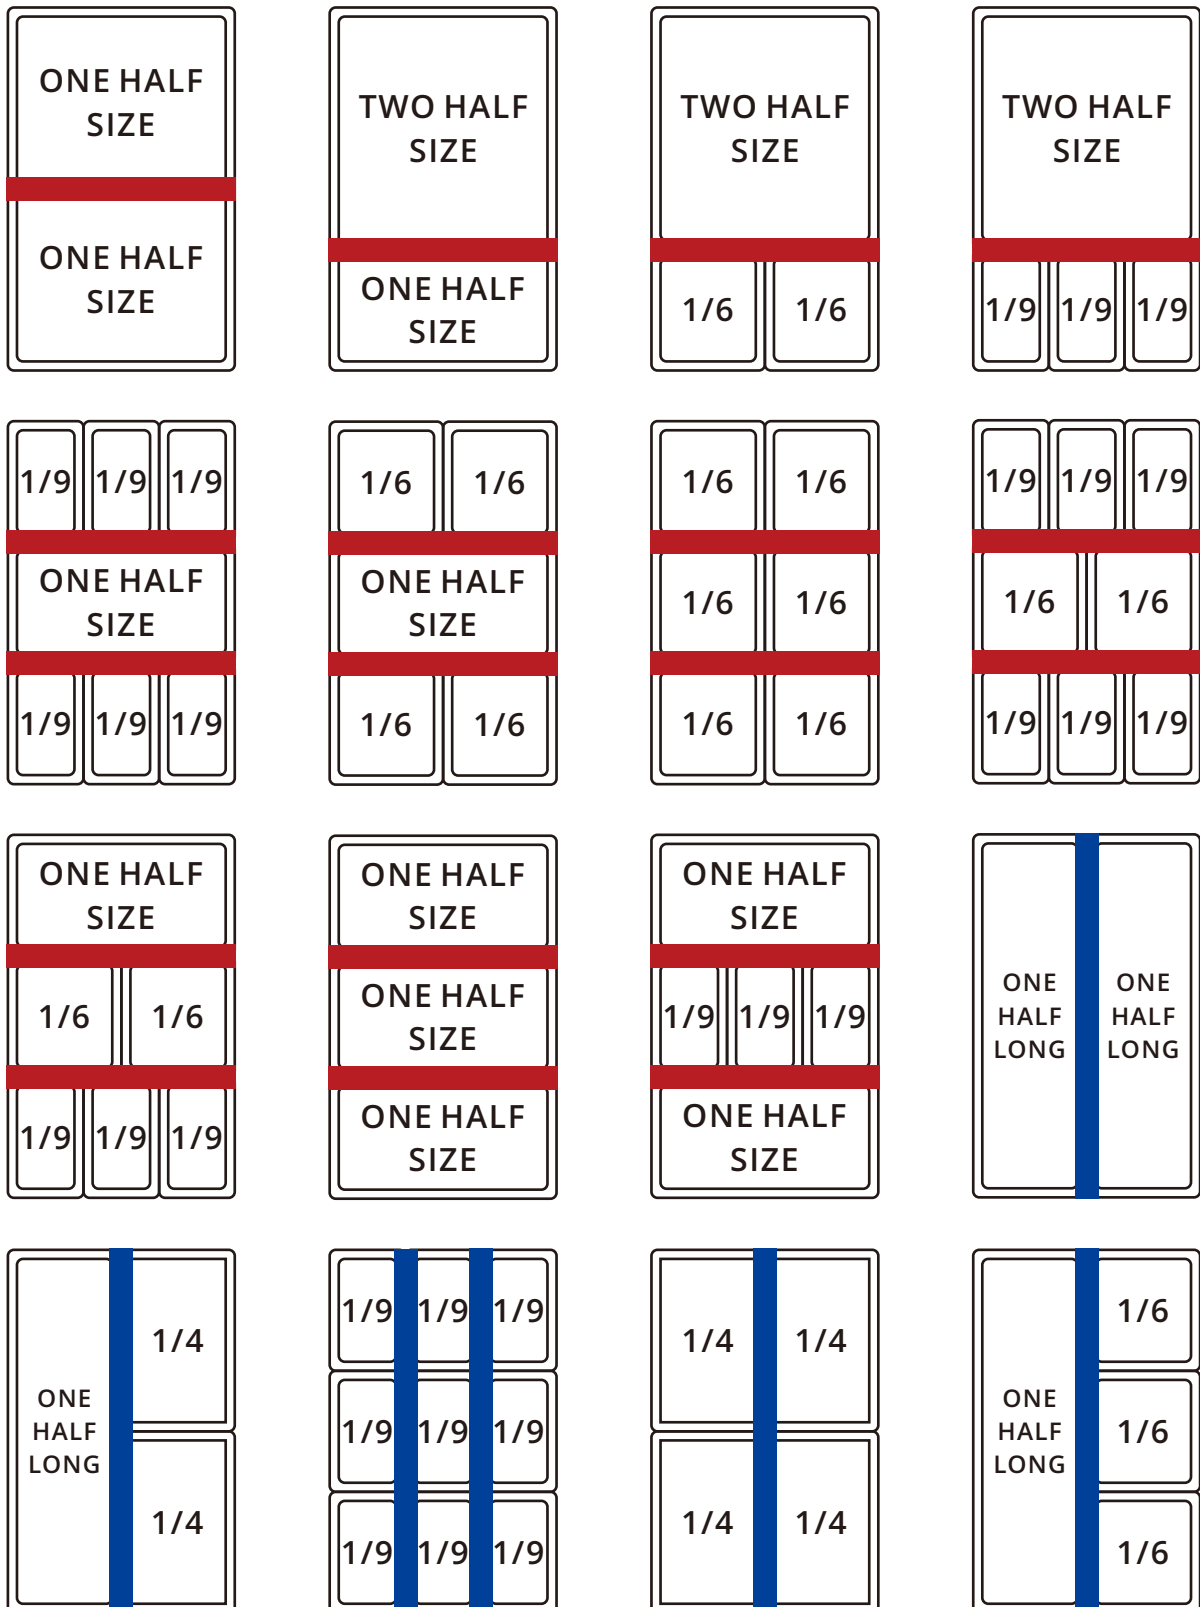

ADAPTOR BAR REFERENCE

Options of 13" / 325mm and 21" / 530mm available

21807

22807