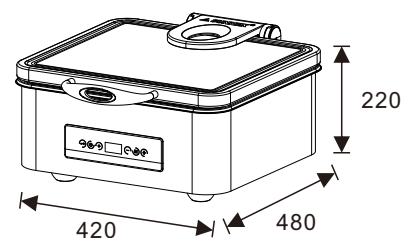

W21-11HLM

Size: 592 x 480 x 220mm
Rectangular 1/1 size, 8.5L food pan
Open lid height: 680mm

W21-23HLM

Size: 420 x 480 x 220mm
Square 2/3 size, 5.5L food pan
Open lid height: 680mm

W21-36HLM

Size: 445 x 552 x 240mm
Round 36cm, 6.8L food pan
Open lid height: 780mm