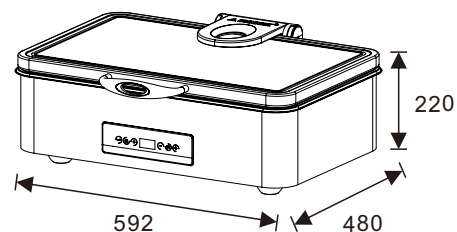

W21-11HLM

Size: 592 x 480 x 220mm
Rectangular 1/1 size, 8.5L food pan
Open lid height: 680mm

W21-23HLM

Size: 420 x 480 x 220mm
Square 2/3 size, 5.5L food pan
Open lid height: 680mm

W21-36HLM

Size: 445 x 552 x 240mm
Round 36cm, 6.8L food pan
Open lid height: 780mm