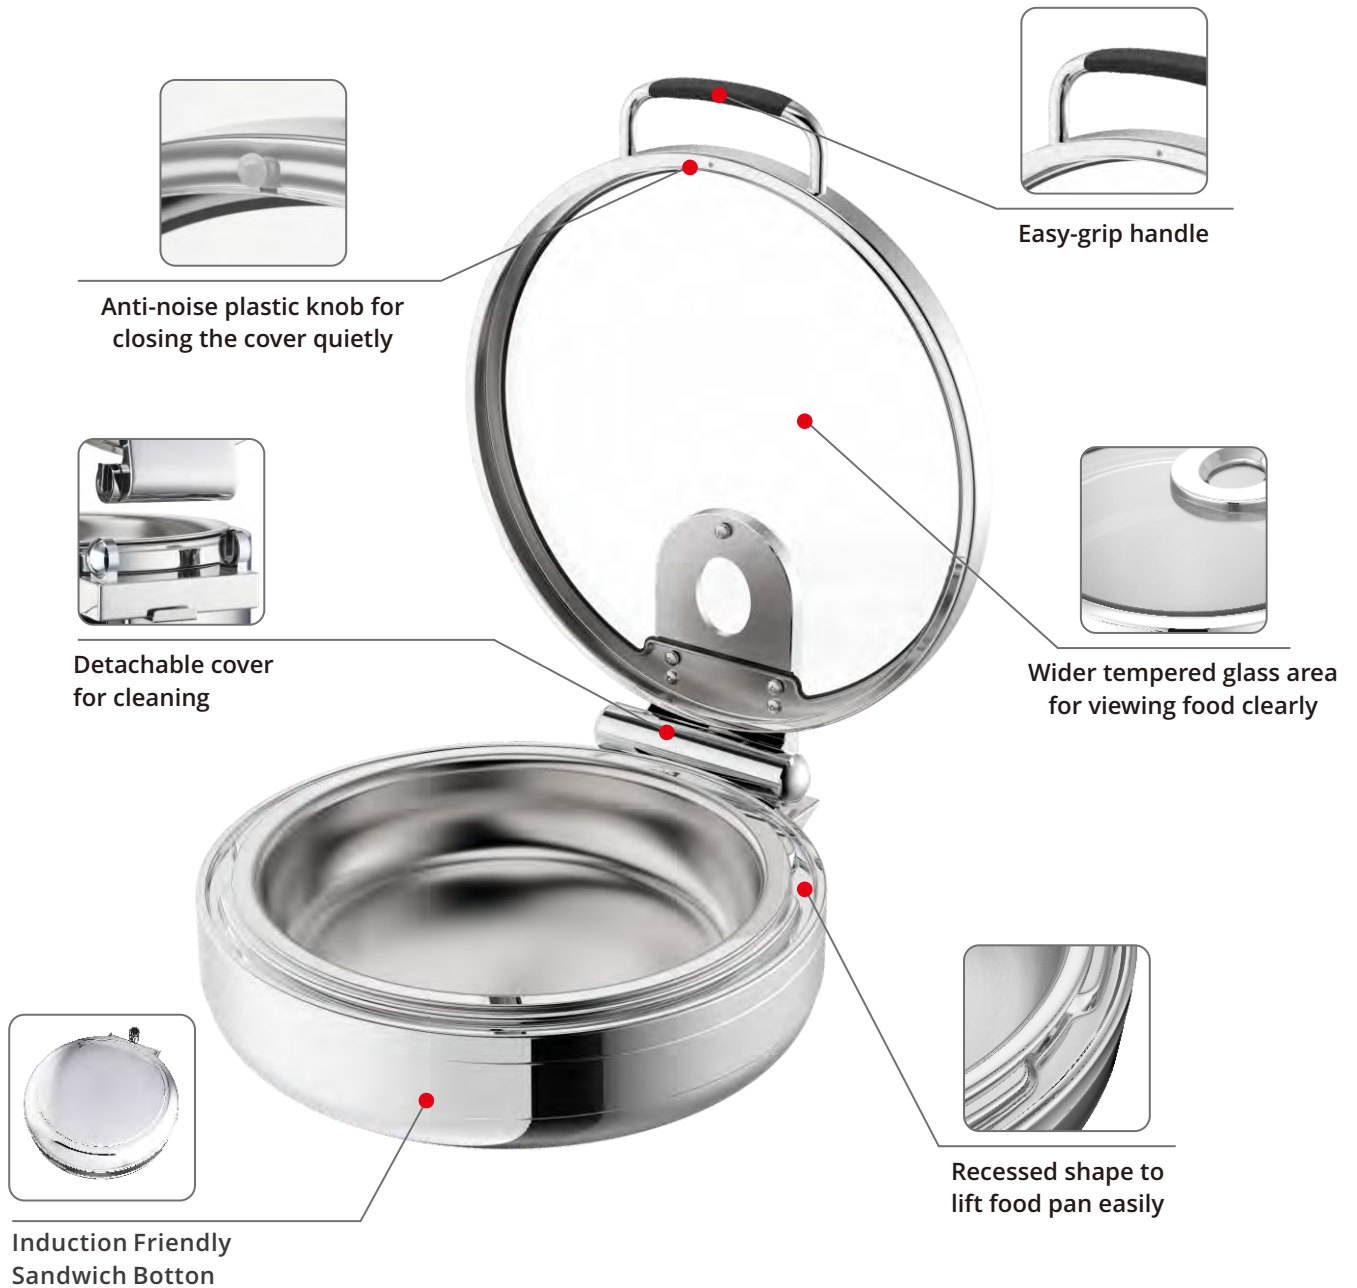

BURANO CHAFER

Advantages

Advance Hydraulic Hinge

Smooth, slow and quiet closing with 80000 times guarantee.

Induction Friendly

Base equipped with sandwich bottom to catch the growing trend of induction warming.

Wide Glass Window

The cover comes with a wide tempered glass window, allowing you to view the food without opening the cover. It helps to avoid heat loss due to opening and closing.

Quality Stainless Steel

Cover and food pan are made from quality 304 stainless steel. Food safe, non-corrosive & non-rusting.