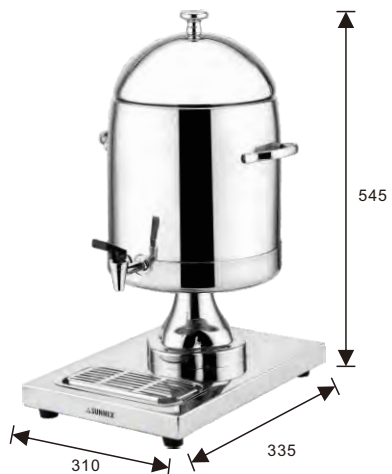

Urns

Verona Milk

U16-1000	5ltr, with ice tube
U16-1100	5ltr, with fuel holder

Verona Milk

U16-2200	11.4ltr, with ice tube and fuel holder

Verona Milk

X23598	5ltr

Simple Milk

U14-1100	5ltr

Milk Urn

X23676	10.5ltr

Classic Coffee

X23673	10.5ltr