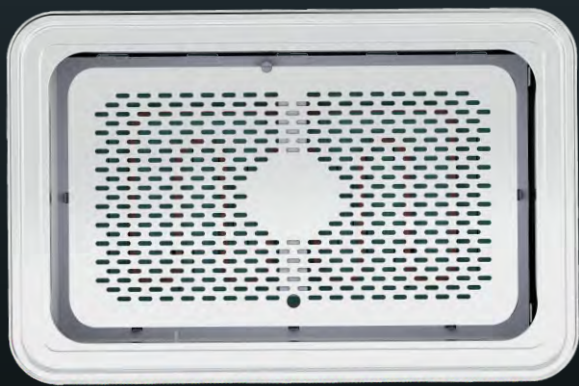

ELECTRIC HEATING ELEMENT 900W

JELLY FUEL

TERNI SERIES

DRY HEAT WATERLESS CHAFER

Simple. User-Friendly.

New Finished Model
with Stainless Steel Glass Cover

Patented Product
EP3804583A1

SPECIFICATION

Voltage: 220 / 240VAC

Power consumption: 400-476W

Initial heating time: 15 mins

Temperature difference between inside and outside of lid: 10° - 12°

Stainless steel 304 food pan and cover

**Large Tempered
Glass Window**

Digital Control

**Less is More.
Waterless is More Advanced.**

**Less Manpower.
No Need to Add Water.**

TERNI SERIES

- DRY HEAT WATERLESS CHAFER -

Save Environment

Sunnex advanced dry heat technology minimizes energy consumption compared to previous electric chafers with water pan and heating element. It goes from cold to hot in about 15 minutes, but uses only 400 watt against old style electric chafers uses 900 watt, which means you save more than half of the electrical energy in the same period of time. You can keep food hot and delicious while using less energy, making a positive impact on the planet without compromising on quality.