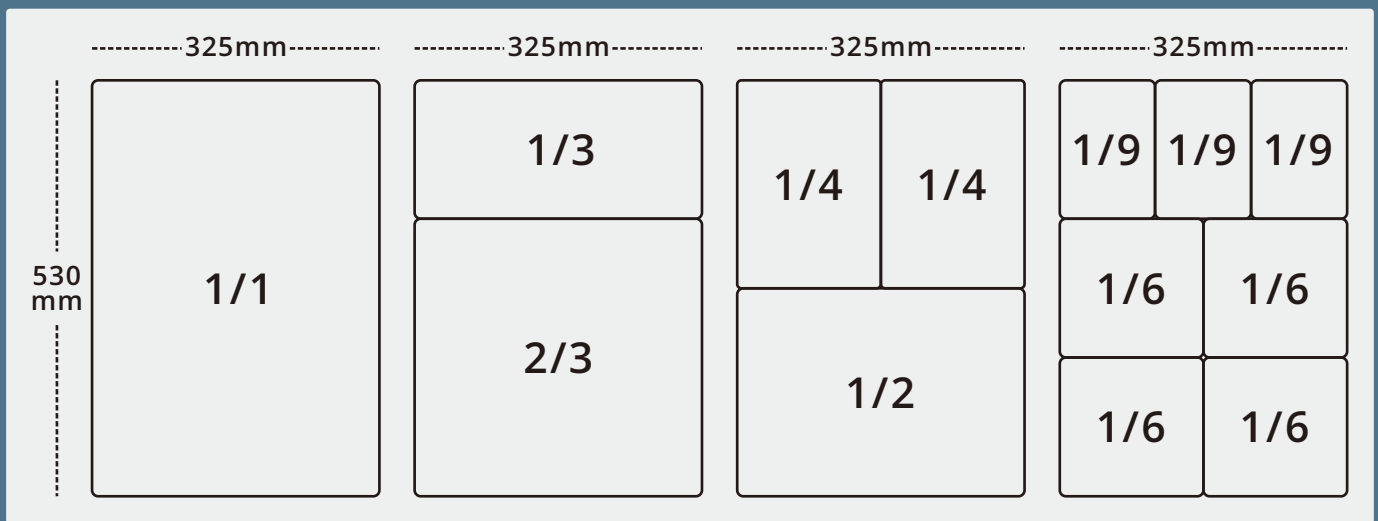

MWLN02H 220-240V, 50/60Hz, 250Wx2,
270 x (h)700mm

MWLM02H 220-240V, 50/60Hz, 250Wx2,
550 x 500 x (h)750mm

MWLS00B 220-240V, 50/60Hz, 250Wx2,
78 x 52 x (h)70mm

SIZES OF GASTRONORM PANS

Gastronom (GN) originated in the 1960s, now it has become a basic kitchenware in the international catering industry. Its benchmark specification is 1/1 size with length 530mm x width 325mm, other gastronorm sizes are multiples and submultiples of this basic module size and often shown in terms of fraction. For example, size of a GN 1/2 container (325 x 265mm) is half of a GN 1/1 container.