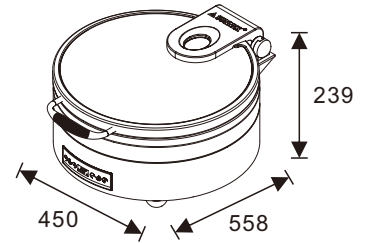

W07-3602T Induction Chafer
W07-3604B Multi-Functional Frame
Open Lid Height: 747mm