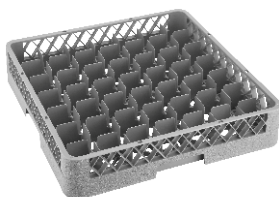

Base, 49 compartments, 49 x 49 x 9.8(h)cm
Compartment size: 6.5 x 6.5cm

MGT49BV	Brown
MGT49BG	Grey