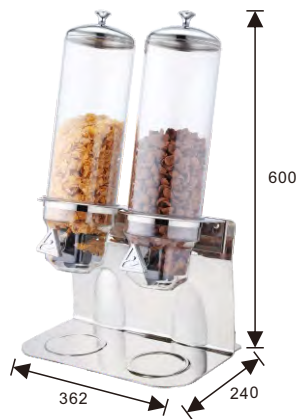

U01-0501 5ltr

Cereal Dispensers

- Ideal for buffet and self service
- Transparent polycarbonate or acrylic container

Acrylic Dispensers

CD800-C 1 ltr,
Size: 90(dia.) x 255(h)mm

CD800-2 1 ltr x 2 Cylinders
Size: 90(dia.) x 255(h)mm

CD800-3 1 ltr x 3 Cylinders
Size: 90(dia.) x 255(h)mm

Stainless Steel Base Cereal Dispensers with PC containers

U13-1100 Single, 4ltr

U13-1200 Double, 4ltr x 2

U13-1300 Triple, 4ltr x 3

Wall Mounted Cereal Dispensers with PC containers