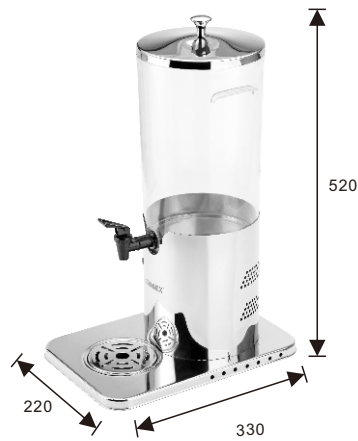

Beverage Dispenser

- Keeps juice and milk cool with no need to refill ice tube.
- Low power consumption
- 220V AC, 50/60Hz, 60W
- DC 12V

U01-0501 5ltr

Cereal Dispensers

- Ideal for buffet and self service
- Transparent polycarbonate or acrylic container