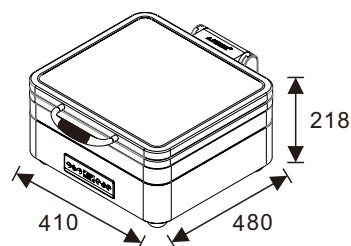

Stands available in electrical and non-electrical versions allowing you to convert an induction chafer to an electric chafer or regular chafer.

ROMA Rectangular 1/1 Chafer

W20-1102T Induction Chafer
W07-1101B Electrical Frame
Open Lid Height: 655mm

W20-1102T Induction Chafer
W07-1104B Multi-Functional Frame
Open Lid Height: 687mm

ROMA Square 2/3 Chafer

W20-2302T Induction Chafer
W07-2301B Electrical Frame
Open Lid Height: 655mm

W20-2302T Induction Chafer
W07-2304B Multi-Functional Frame
Open Lid Height: 687mm