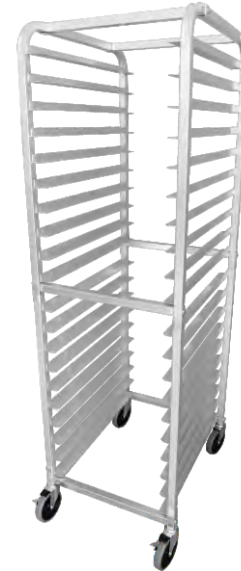

Pizza Pans & Screens

- Made from lightweight aluminium
- Ideal for crafting pizzas and can be used to form and and prepare pies.

Pizza Pans

MAB006	6"
MAB007	7"
MAB008	8"
MAB009	9"
MAB010	10"
MAB011	11"
MAB012	12"
MAB013	13"
MAB014	14"
MAB015	15"
MAB016	16"
MAB017	17"
MAB018	18"
MAB019	19"
MAB020	20"
MAB021	21"

Pizza Screens

MAB006S	6"
MAB007S	7"
MAB008S	8"
MAB009S	9"
MAB010S	10"
MAB011S	11"
MAB012S	12"
MAB013S	13"
MAB014S	14"
MAB015S	15"
MAB016S	16"
MAB017S	17"
MAB018S	18"
MAB019S	19"
MAB020S	20"
MAB021S	21"

Aluminium Pizza Bakery Trolley

- Sturdy and easy to use.
- Good for preparation of bakery items.