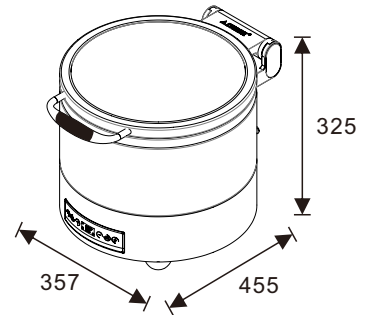

ROMA Round 36cm Chafer

W20-3602T Induction Chafer
W07-3601B Electrical Frame
Open Lid Height: 715mm

W20-3602T Induction Chafer
W07-3604B Multi-Functional Frame
Open Lid Height: 747mm

ROMA Soup Station

W20-2802T Induction Chafer
W07-2801B Electrical Frame
Open Lid Height: 730mm