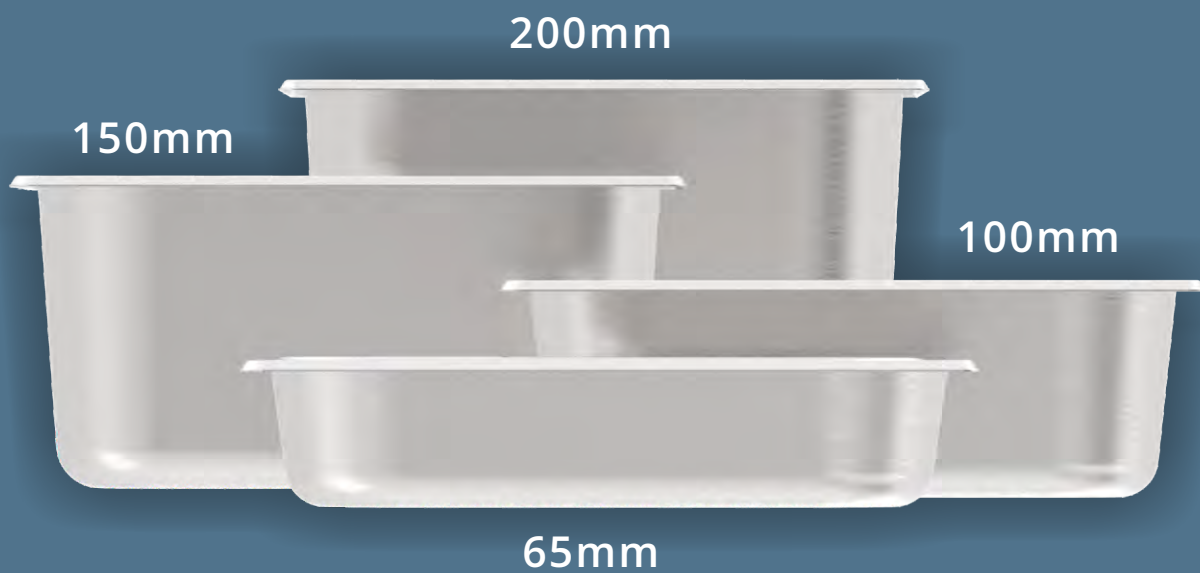

SUNNEX[®]

GASTRONORM PANS

1/1 size to 1/9 size

FULL RANGE SIZES AVAILABLE

DEPTH OF PANS

Sturdy 300-Series Stainless Steel Finest Hand Polished Craftsmanship

MATT BRUSHED POLISHED

Dishwasher Safe

Right Angled Edge Design

Solid Lid Handle

Shiny Mirror Surface Cover

Good For Storage, Transport, Preparation & Serving

DURABLE

MATT BRUSHED & MIRROR POLISHED

1/1 - 1/9 FULL RANGE

1/1 530x325mm