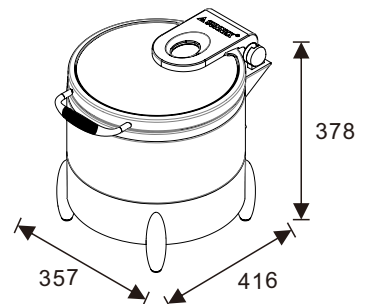

BURANO Round 36cm Chafer

W07-3602T Induction Chafer
W07-3604B Electrical Frame
Open Lid Height: 715mm

W07-3602T Induction Chafer
W07-3604B Multi-Functional Frame
Open Lid Height: 747mm

BURANO Soup Station

W07-2802T Induction Chafer
W07-2804B Electrical Frame
Open Lid Height: 730mm

W07-2802T Induction Chafer
W07-2804B Multi-Functional Frame
Open Lid Height: 762mm

NO MATTER YOU USE

**INDUCTION HEATING
OR
REQUIRE A
MICROPROCESSOR CONTROL
ELECTRICAL HEATING BASE.....**