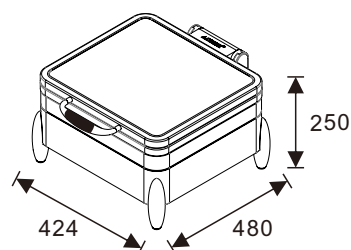

Stands available in electrical and non-electrical versions allowing you to convert an induction chafer to an electric chafer or regular chafer.

ROMA Rectangular 1/1 Chafer

W20-1102T Induction Chafer
W07-1101B Electrical Frame
Open Lid Height: 655mm

W20-1102T Induction Chafer
W07-1104B Multi-Functional Frame
Open Lid Height: 687mm

ROMA Square 2/3 Chafer

W20-2302T Induction Chafer
W07-2301B Electrical Frame
Open Lid Height: 655mm

W20-2302T Induction Chafer
W07-2304B Multi-Functional Frame
Open Lid Height: 687mm

ROMA Round 36cm Chafer

W20-3602T Induction Chafer
W07-3601B Electrical Frame
Open Lid Height: 715mm

W20-3602T Induction Chafer
W07-3604B Multi-Functional Frame
Open Lid Height: 747mm

ROMA Soup Station

W20-2802T Induction Chafer
W07-2801B Electrical Frame
Open Lid Height: 730mm