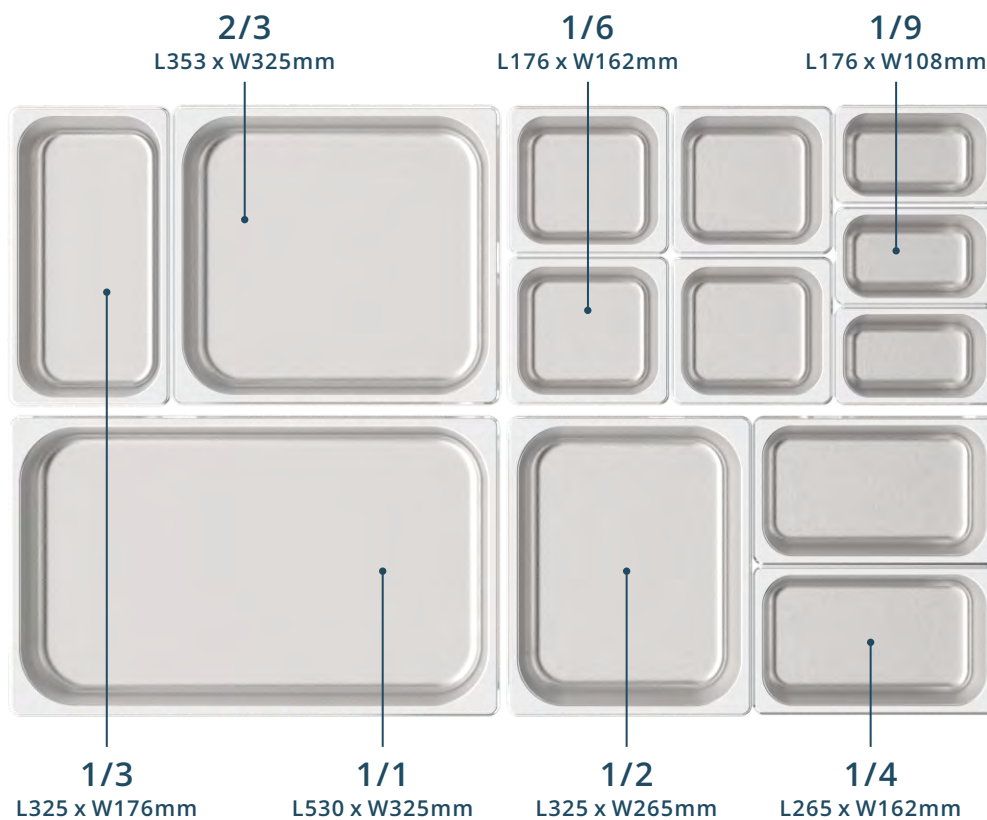

FULL RANGE SIZES AVAILABLE