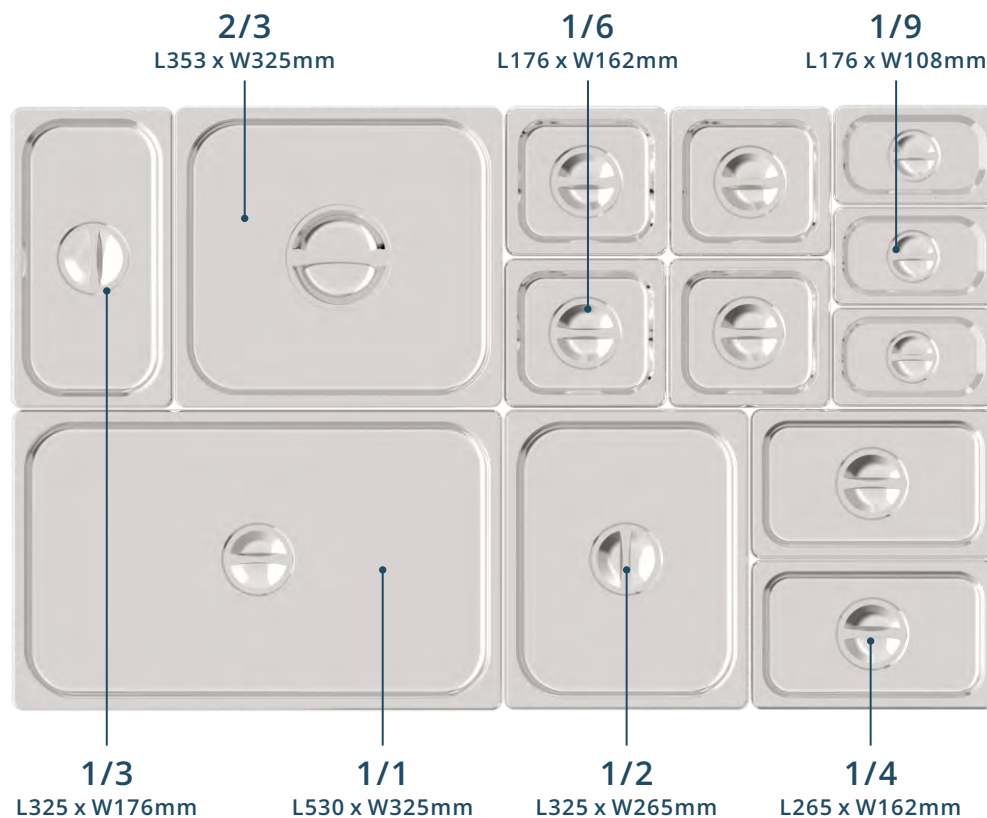

FULL RANGE SIZES AVAILABLE