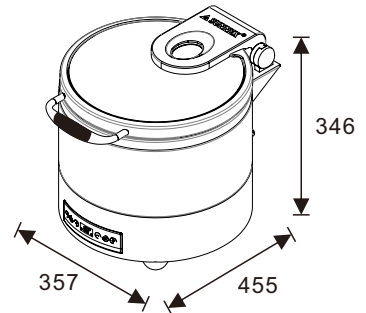

BURANO Round 36cm Chafer

W07-3602T Induction Chafer
W07-3604B Electrical Frame
Open Lid Height: 715mm

W07-3602T Induction Chafer
W07-3604B Multi-Functional Frame
Open Lid Height: 747mm

BURANO Soup Station

W07-2802T Induction Chafer
W07-2804B Electrical Frame
Open Lid Height: 730mm

W07-2802T Induction Chafer
W07-2804B Multi-Functional Frame
Open Lid Height: 762mm

NO MATTER YOU USE

**INDUCTION HEATING
OR
REQUIRE A
MICROPROCESSOR CONTROL
ELECTRICAL HEATING BASE.....**