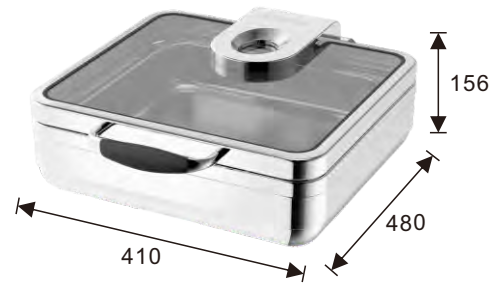

W07-2302T
Square 2/3 size, 5.5L food pan
Open Lid Height: 570mm

W07-2802T
Soup Station, 10L bain marie
Open Lid Height: 650mm

W07-3602T
Round 36cm, 6.8L food pan
Open Lid Height: 632mm

Induction Ready

Optional Stands