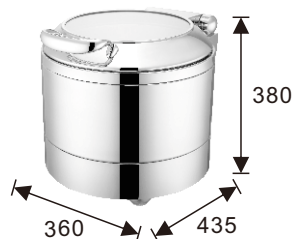

W07-2802T Induction Chafer
W07-2804B Electrical Frame
Open Lid Height: 730mm

W07-2802T Induction Chafer
W07-2804B Multi-Functional Frame
Open Lid Height: 762mm

NO MATTER YOU USE

**INDUCTION HEATING
OR
REQUIRE A
MICROPROCESSOR CONTROL
ELECTRICAL HEATING BASE.....**

.....WE CAN FIT YOUR NEEDS.

Vienna Series

VIENNA CHAFER

W16-1102T + W16-1100B
Rectangular 1/1 size, 8.5L food pan

W16-2302T + W16-2300B
Rectangular 2/3 size, 5.5L food pan

W16-2802T + W16-2800B
Soup Station, 10L bain marie

W16-3602T + W16-3600B
Round 36cm, 6.8L food pan

W16-1102T + W16-1102B
Rectangular 1/1 size, 8.5L food pan

W16-2302T + W16-2302B
Rectangular 2/3 size, 5.5L food pan

W16-2802T + W16-2802B
Soup Station, 10L bain marie