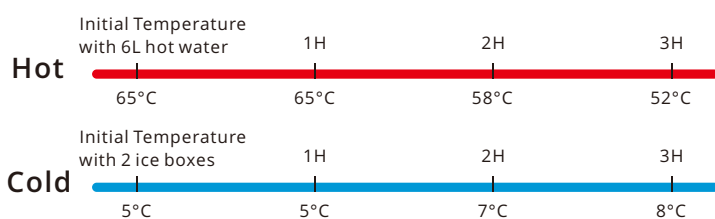

Insulation Effect