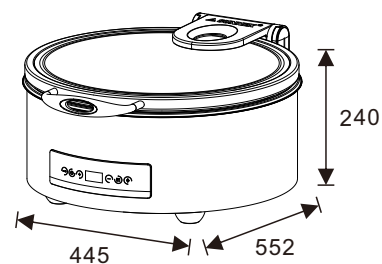

W21-11HLM

Size: 592 x 480 x 220mm
Rectangular 1/1 size, 8.5L food pan
Open lid height: 680mm

W21-23HLM

Size: 420 x 480 x 220mm
Square 2/3 size, 5.5L food pan
Open lid height: 680mm

W21-36HLM

Size: 445 x 552 x 240mm
Round 36cm, 6.8L food pan
Open lid height: 780mm