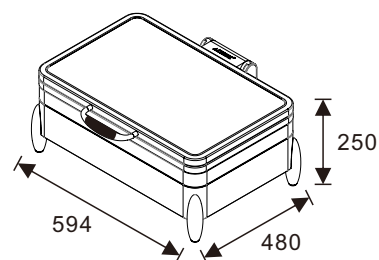

W20-2302T
Square 2/3 size, 5.5L food pan
Open lid height: 570mm

W20-2802T
Soup Station, 10L bain marie
Open lid height: 650mm

W20-3602T
Round 36cm, 6.8L food pan
Open lid height: 632mm

Induction Ready

Optional Stands

Stands available in electrical and non-electrical versions allowing you to convert an induction chafer to an electric chafer or regular chafer.

ROMA Rectangular 1/1 Chafer

W20-1102T Induction Chafer
W07-1101B Electrical Frame
Open Lid Height: 655mm

W20-1102T Induction Chafer
W07-1104B Multi-Functional Frame
Open Lid Height: 687mm

ROMA Square 2/3 Chafer

W20-2302T Induction Chafer
W07-2301B Electrical Frame
Open Lid Height: 655mm

W20-2302T Induction Chafer
W07-2304B Multi-Functional Frame
Open Lid Height: 687mm