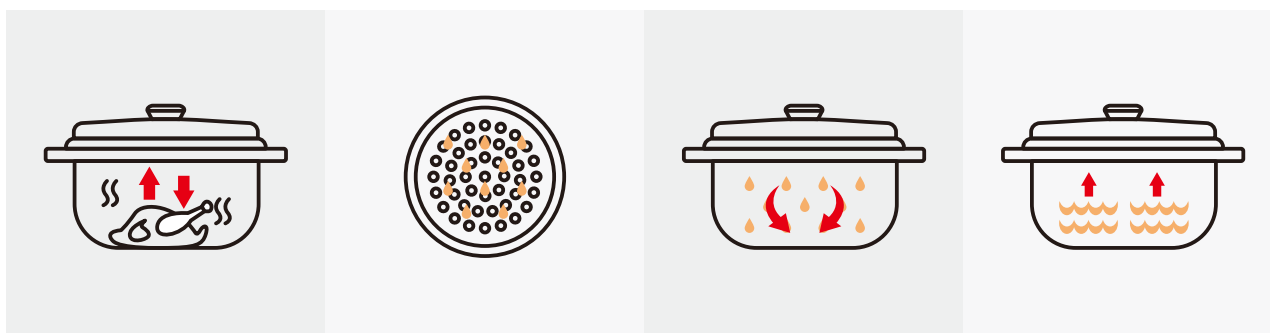

Shallow Round Casserole

MCCA27R	Dia. 27cm / 2L
MCCA27K	Dia. 27cm / 2L
MCCA30R	Dia. 30cm
MCCA30K	Dia. 30cm

Oval Casserole

MCOCA24R	Dia. 28x20cm / 3.5L
MCOCA24K	Dia. 28x20cm / 3.5L

Rectangular Dish

MCST28R	28.5 x 20cm
MCST28K	28.5 x 20cm