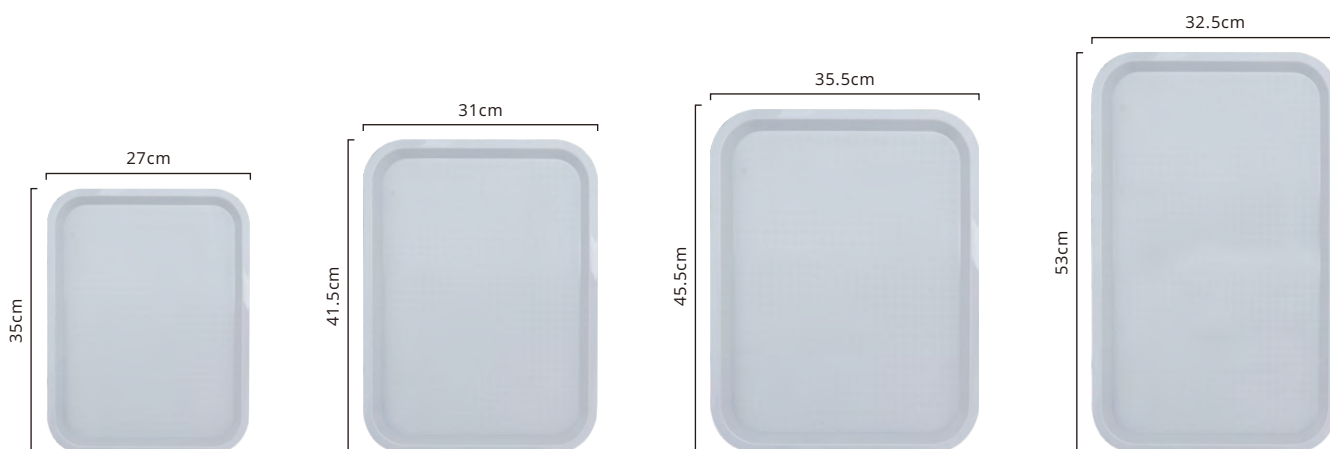

TRAYS

Fast Food Trays

- Made of Durable Polypropylene
- Textured surface to resist scratches
- Available in 4 sizes with 8 colours

- Orange (A3)   ● Light Grey (G)   ● Red (R)
- Ivory (V)   ● Dark Blue (L)   ● Black (K)
- Brown (C)   ● Dark Green (J)

81140	35 x 27cm / 14 x 10.5"
81240	41.5 x 31cm / 16 x 12"
81340	45.5 x 35.5cm / 18 x 14"
81440	53 x 32.5cm / 20.6 X 12.6"

Stainless Steel Trays & Dishes

- Classic stainless steel trays and dishes provide visual appeals in food serving
- Durable and functional and economical, the serving trays and dishes are essential items for restaurants and hotels

Round Trays

52039	Dia.30.5cm / 12"
52139	Dia.35.5cm / 14"
52239	Dia.40.5cm / 16"

Oval Trays

21623	19.5cm / 8"
21723	26.5cm / 10.5"
21823	29cm / 11.5"