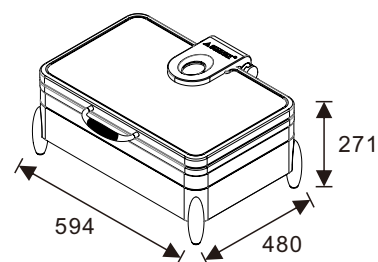

W07-1102T Induction Chafer
W07-1104B Multi-Functional Frame
Open Lid Height: 687mm