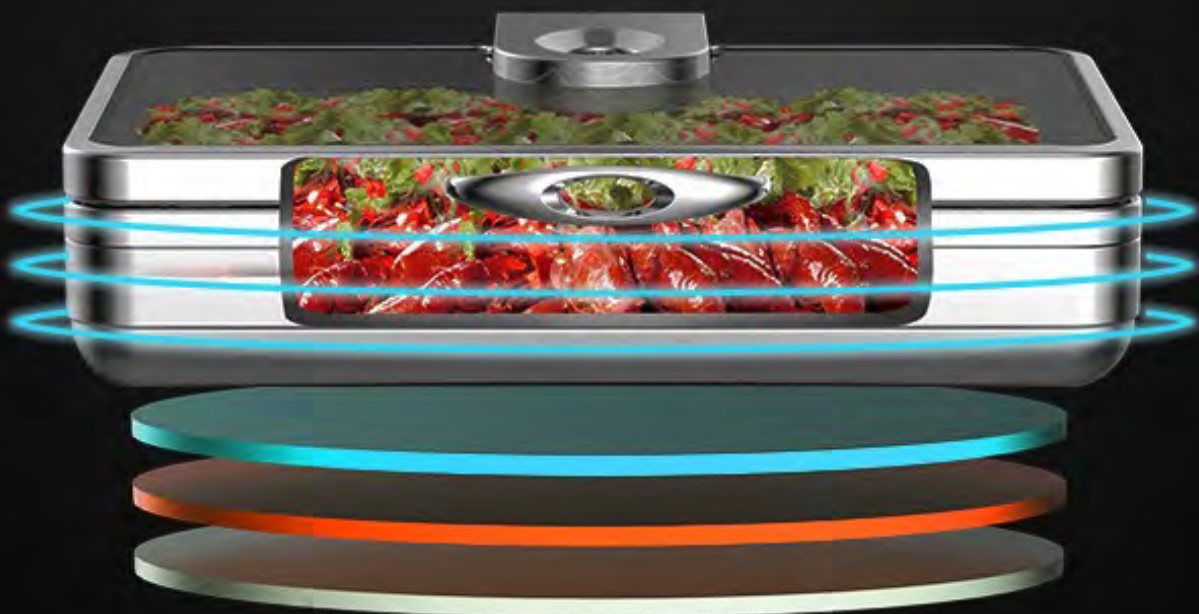

Base equipped with sandwich bottom to catch the growing trend of induction warming.

Wide Glass Window

The cover comes with a wide tempered glass window, allowing you to view the food without opening the cover. It helps to avoid heat loss due to opening and closing.

W07-2302T
Square 2/3 size, 5.5L food pan
Open Lid Height: 570mm

W07-2802T
Soup Station, 10L bain marie
Open Lid Height: 650mm

W07-3602T
Round 36cm, 6.8L food pan
Open Lid Height: 632mm

Induction Ready

Optional Stands

Stands available in electrical and non-electrical versions allowing you to convert an induction chafer to an electric chafer or regular chafer.

BURANO Rectangular 1/1 Chafer

W07-1102T Induction Chafer
W07-1101B Electrical Frame
Open Lid Height: 655mm