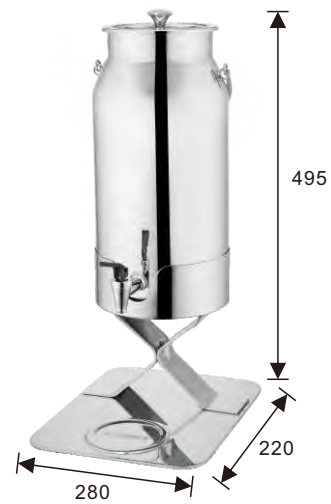

Simple Milk