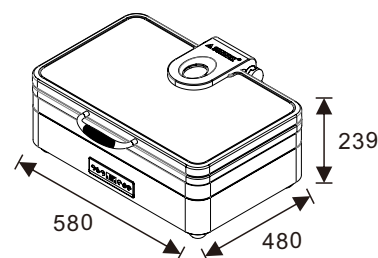

W07-2302T
Square 2/3 size, 5.5L food pan
Open Lid Height: 570mm

W07-2802T
Soup Station, 10L bain marie
Open Lid Height: 650mm

W07-3602T
Round 36cm, 6.8L food pan
Open Lid Height: 632mm

Induction Ready

Optional Stands

Stands available in electrical and non-electrical versions allowing you to convert an induction chafer to an electric chafer or regular chafer.

BURANO Rectangular 1/1 Chafer

W07-1102T Induction Chafer
W07-1101B Electrical Frame
Open Lid Height: 655mm