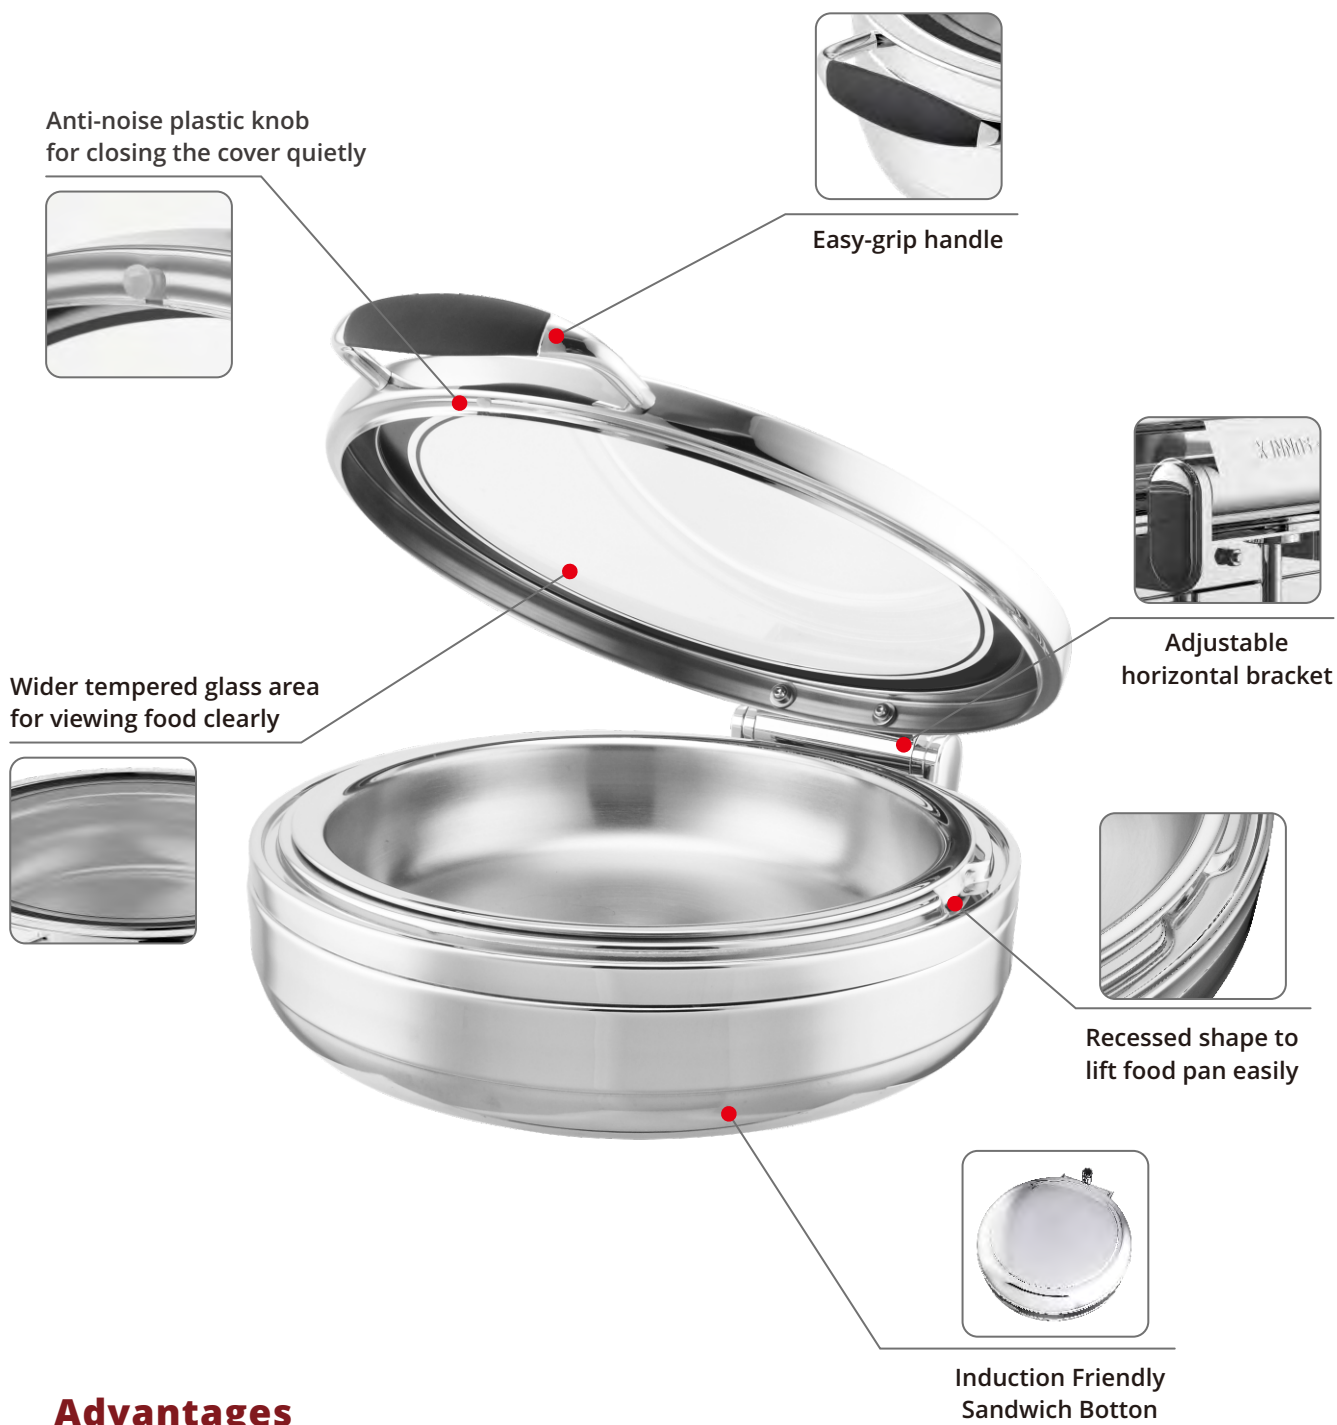

ROMA CHAFER

Advantages

Advance Hydraulic Hinge

Smooth, slow and silent closing with 80000 times guarantee. The opening and closing time is adjustable from 20 - 40 seconds (+/- 5 seconds).

Optional Bases

Five optional bases available to suit with different needs from precise digital temperature control to traditional fuel warming.

Wide Glass Window

Extra large window design in stylish and exquisite craftsmanship. Made from tempered glass, allowing you to see the delicious food before opening the cover.

Quality Stainless Steel

Mirror-finished 304 stainless steel cover and food pan. Food safe, non-corrosive & non-rusting.