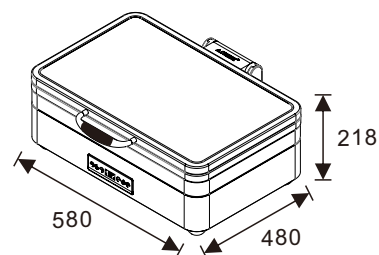

W20-1102T Induction Chafer
W07-1101B Electrical Frame
Open Lid Height: 655mm