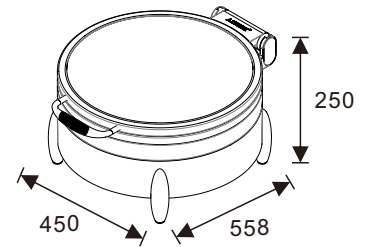

W20-1102T Induction Chafer
W07-1104B Multi-Functional Frame
Open Lid Height: 687mm

ROMA Square 2/3 Chafer

W20-2302T Induction Chafer
W07-2301B Electrical Frame
Open Lid Height: 655mm

W20-2302T Induction Chafer
W07-2304B Multi-Functional Frame
Open Lid Height: 687mm

ROMA Round 36cm Chafer

W20-3602T Induction Chafer
W07-3601B Electrical Frame
Open Lid Height: 715mm

W20-3602T Induction Chafer
W07-3604B Multi-Functional Frame
Open Lid Height: 747mm

ROMA Soup Station

W20-2802T Induction Chafer
W07-2801B Electrical Frame
Open Lid Height: 730mm