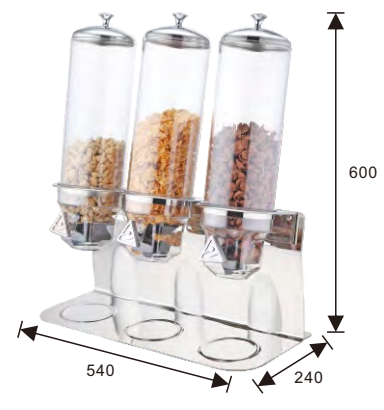

U01-0501 5ltr

Cereal Dispensers

- Ideal for buffet and self service
- Transparent polycarbonate or acrylic container

Acrylic Dispensers

CD800-C 1 ltr,
Size: 90(dia.) x 255(h)mm

CD800-2 1 ltr x 2 Cylinders
Size: 90(dia.) x 255(h)mm

CD800-3 1 ltr x 3 Cylinders
Size: 90(dia.) x 255(h)mm

Stainless Steel Base Cereal Dispensers with PC containers

U13-1100 Single, 4ltr

U13-1200 Double, 4ltr x 2

U13-1300 Triple, 4ltr x 3

Wall Mounted Cereal Dispensers with PC containers