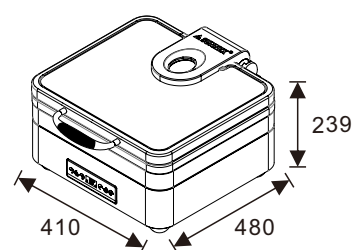

Optional Stands

Stands available in electrical and non-electrical versions allowing you to convert an induction chafer to an electric chafer or regular chafer.

BURANO Rectangular 1/1 Chafer

BURANO Square 2/3 Chafer

W07-2302T Induction Chafer
W07-2301B Electrical Frame
Open Lid Height: 655mm