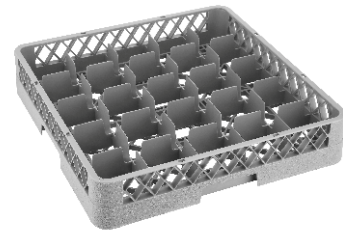

MGT16V	Brown
MGT16G	Grey

Base, 16 compartments, 49 x 49 x 9.8(h)cm
Compartment size: 11 x 11cm

MGT16BV	Brown
MGT16BG	Grey

Rack, 25 compartments, 49 x 49 x 4.4(h)cm
Compartment size: 9 x 9cm

MGT25V	Brown
MGT25G	Grey