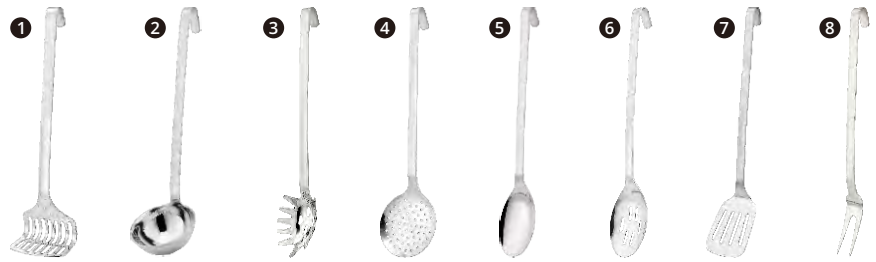

M413 Series

- One-piece stainless steel construction with hooked handle.
- Range includes 8 tools covering all the essential needs for chef.

①	M413PM	Potato masher, 36cm / 14"
②	M413LA	Ladle, 38.5cm / 15"
③	M413PS	Spaghetti server, 38cm / 15"
④	M413SM	Skimmer, 37.5cm / 15"
⑤	M413PB	Solid spoon, 39cm / 15.5"
⑥	M413PA	Slotted spoon, 39cm/15.5"
⑦	M413TA	Slotted turner, 43cm / 17"
⑧	M413MF	Meat fork, 41cm / 16"