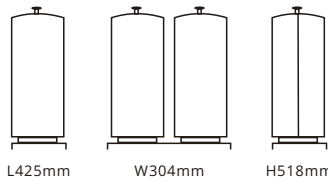

Marbella

L425mm W304mm H518mm

X23588X2 5ltr x 2