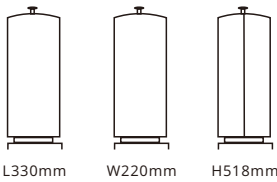

Mini series-Oval Dish

CB60914 20 x 14 x 3cm

08

DISPENSERS

Beverage Dispensers

- Size ranges from 5 litre to 11.4 litre
- Removable drip tray
- Polycarbonate or SAN container

Marbella

L330mm W220mm H518mm