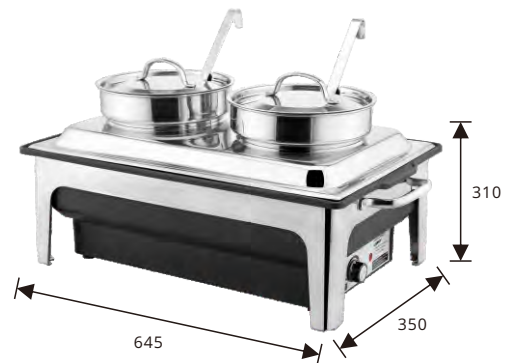

X85887 4ltr x 2 bain maries, w/frame & 2 ladles