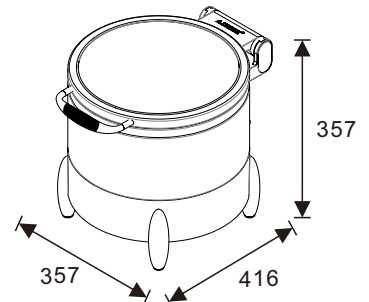

ROMA Round 36cm Chafer

W20-3602T Induction Chafer
W07-3601B Electrical Frame
Open Lid Height: 715mm

W20-3602T Induction Chafer
W07-3604B Multi-Functional Frame
Open Lid Height: 747mm

ROMA Soup Station