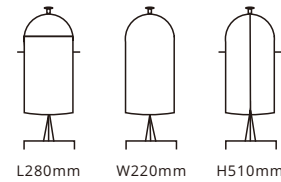

X23588 5ltr

Marbella

L425mm W304mm H518mm

X23588X2 5ltr x 2

Simple Design

L280mm W220mm H510mm

U14-1000 5ltr

Half Moon Bay