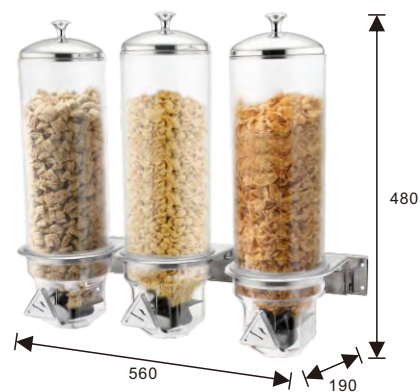

U08-0430 4ltr x 3