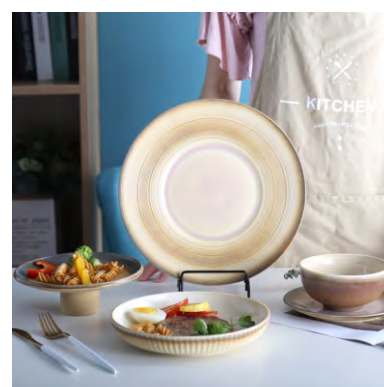

Plate

CMR095 20cm / 8"

CMR096 25.5cm / 10"

Bowl

CMR097 14.5cm / 5.75"

Coffee Cup with Saucer

CMR098 200ml, Cup

CMR099 14.5cm / 5.7", Saucer