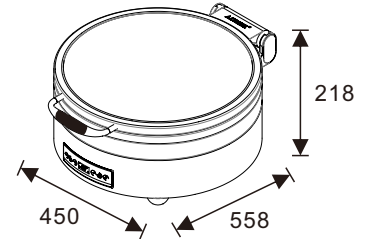

W20-1102T Induction Chafer
W07-1104B Multi-Functional Frame
Open Lid Height: 687mm

ROMA Square 2/3 Chafer

W20-2302T Induction Chafer
W07-2301B Electrical Frame
Open Lid Height: 655mm

W20-2302T Induction Chafer
W07-2304B Multi-Functional Frame
Open Lid Height: 687mm

ROMA Round 36cm Chafer

W20-3602T Induction Chafer
W07-3601B Electrical Frame
Open Lid Height: 715mm

W20-3602T Induction Chafer
W07-3604B Multi-Functional Frame
Open Lid Height: 747mm

ROMA Soup Station

W20-2802T Induction Chafer
W07-2801B Electrical Frame
Open Lid Height: 730mm