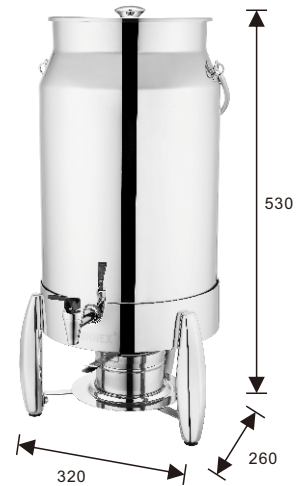

Verona Milk