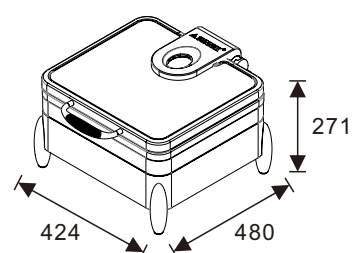

Stands available in electrical and non-electrical versions allowing you to convert an induction chafer to an electric chafer or regular chafer.

BURANO Rectangular 1/1 Chafer

W07-1102T Induction Chafer
W07-1101B Electrical Frame
Open Lid Height: 655mm

W07-1102T Induction Chafer
W07-1104B Multi-Functional Frame
Open Lid Height: 687mm

BURANO Square 2/3 Chafer

W07-2302T Induction Chafer
W07-2301B Electrical Frame
Open Lid Height: 655mm

W07-2302T Induction Chafer
W07-2304B Multi-Functional Frame
Open Lid Height: 687mm