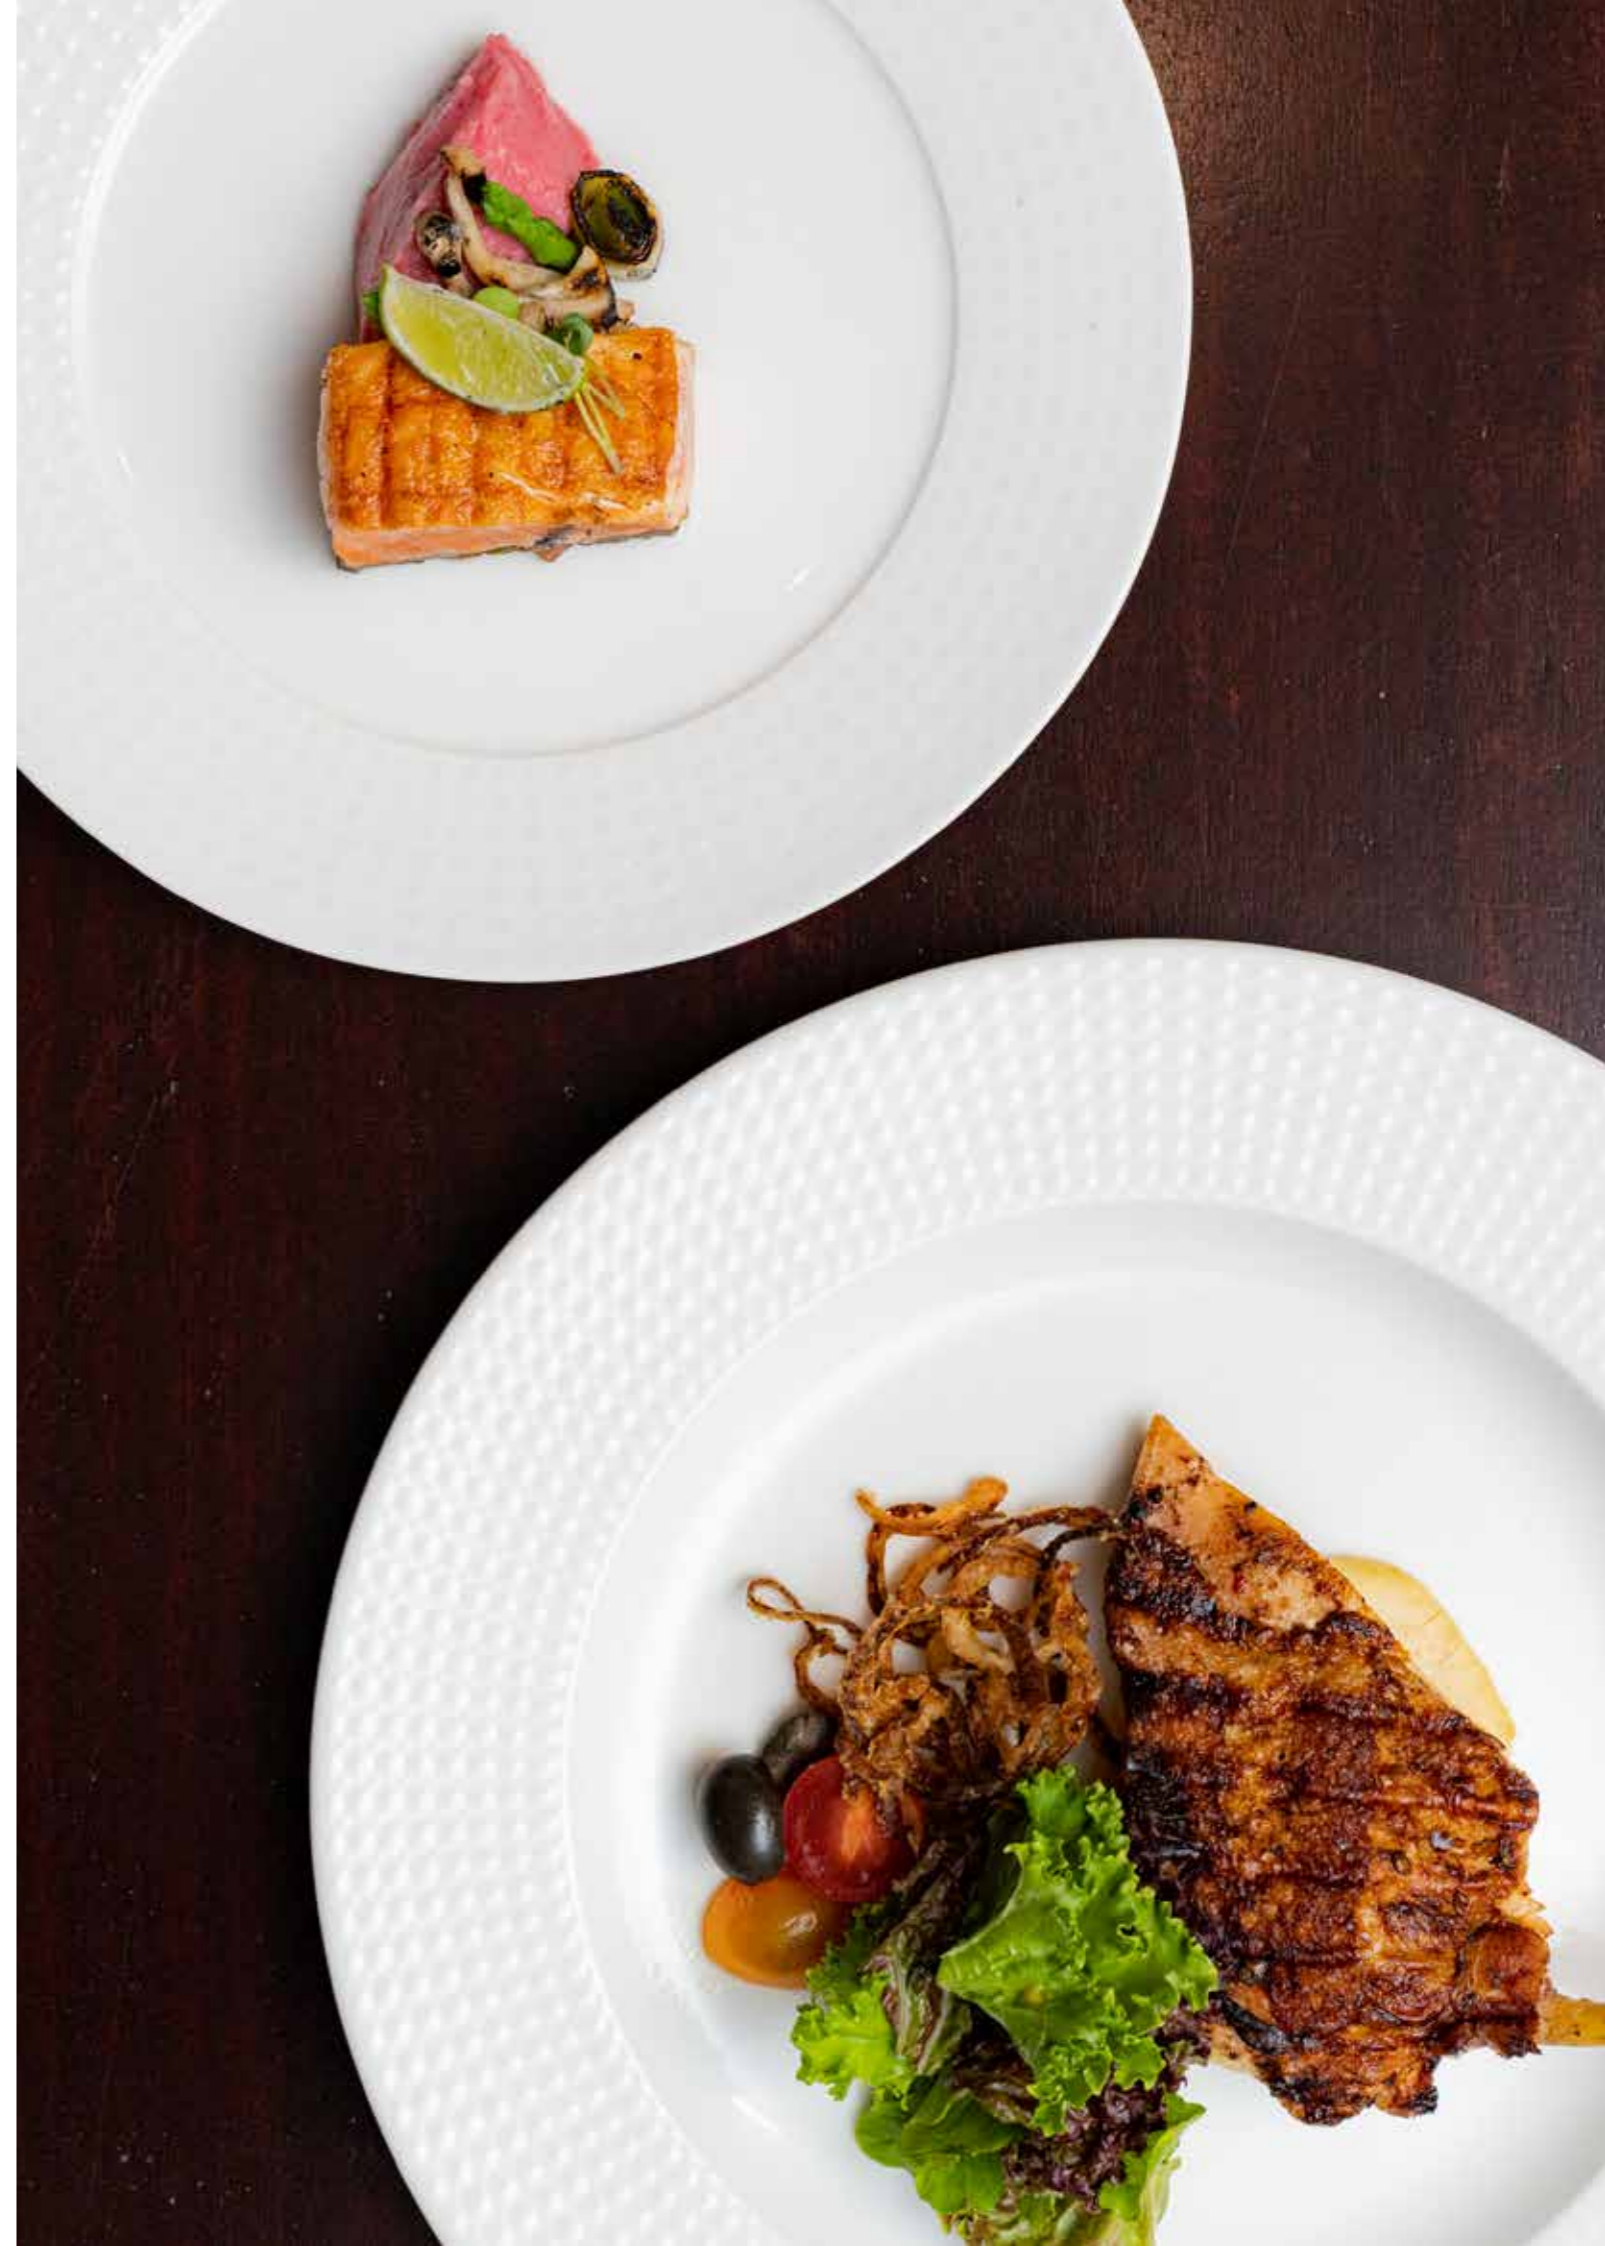

# MINIATURE

MINIATURE is a collection of small articles which have a large utility value as they make up the essential dinnerware accessories needed to complete your tableware service. This miniature version of utility articles perfectly complements all collections and suits all kinds of set-up.