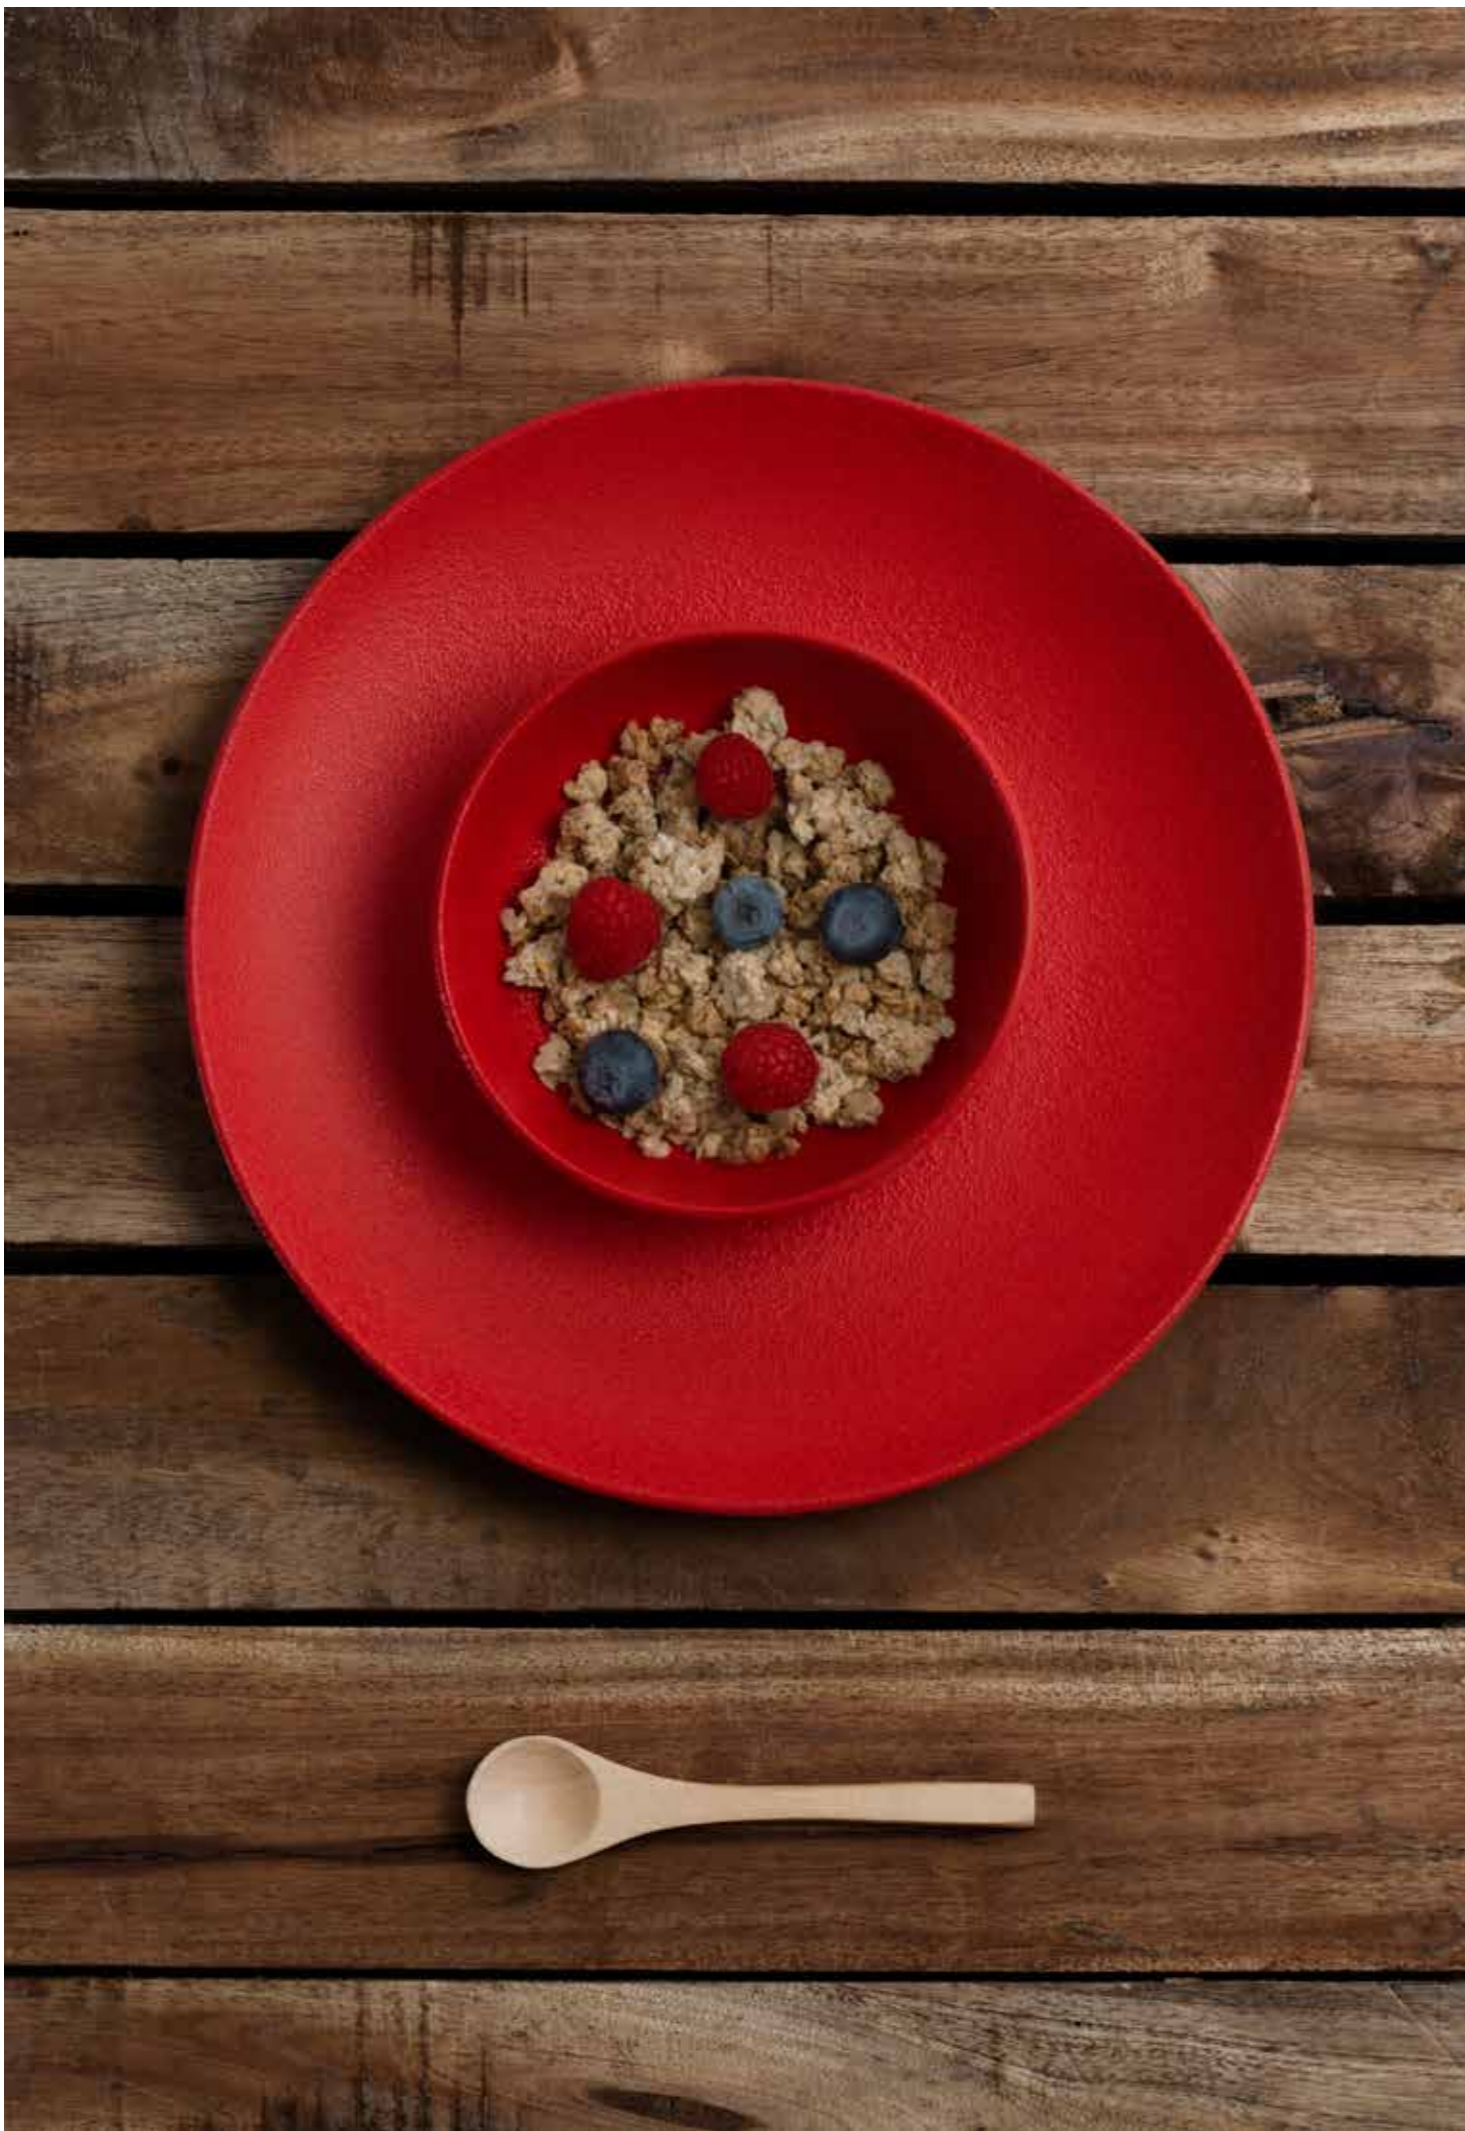

RED DAZZLE

COUPE DEEP PLATE
21 cm
AVCARN408012001

VITAL COUPE ELEVATED BOWL
21 cm
AVCARN408022021

VITAL RECTANGLE ELEVATED BOWL
19.5 x 13.5 x 10.5 cm
AVRARN408022019

This collection is also available in IVORY.