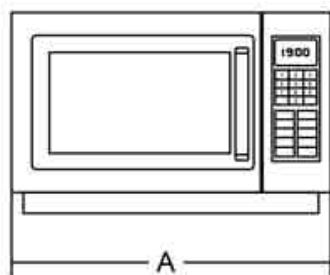

спецификация