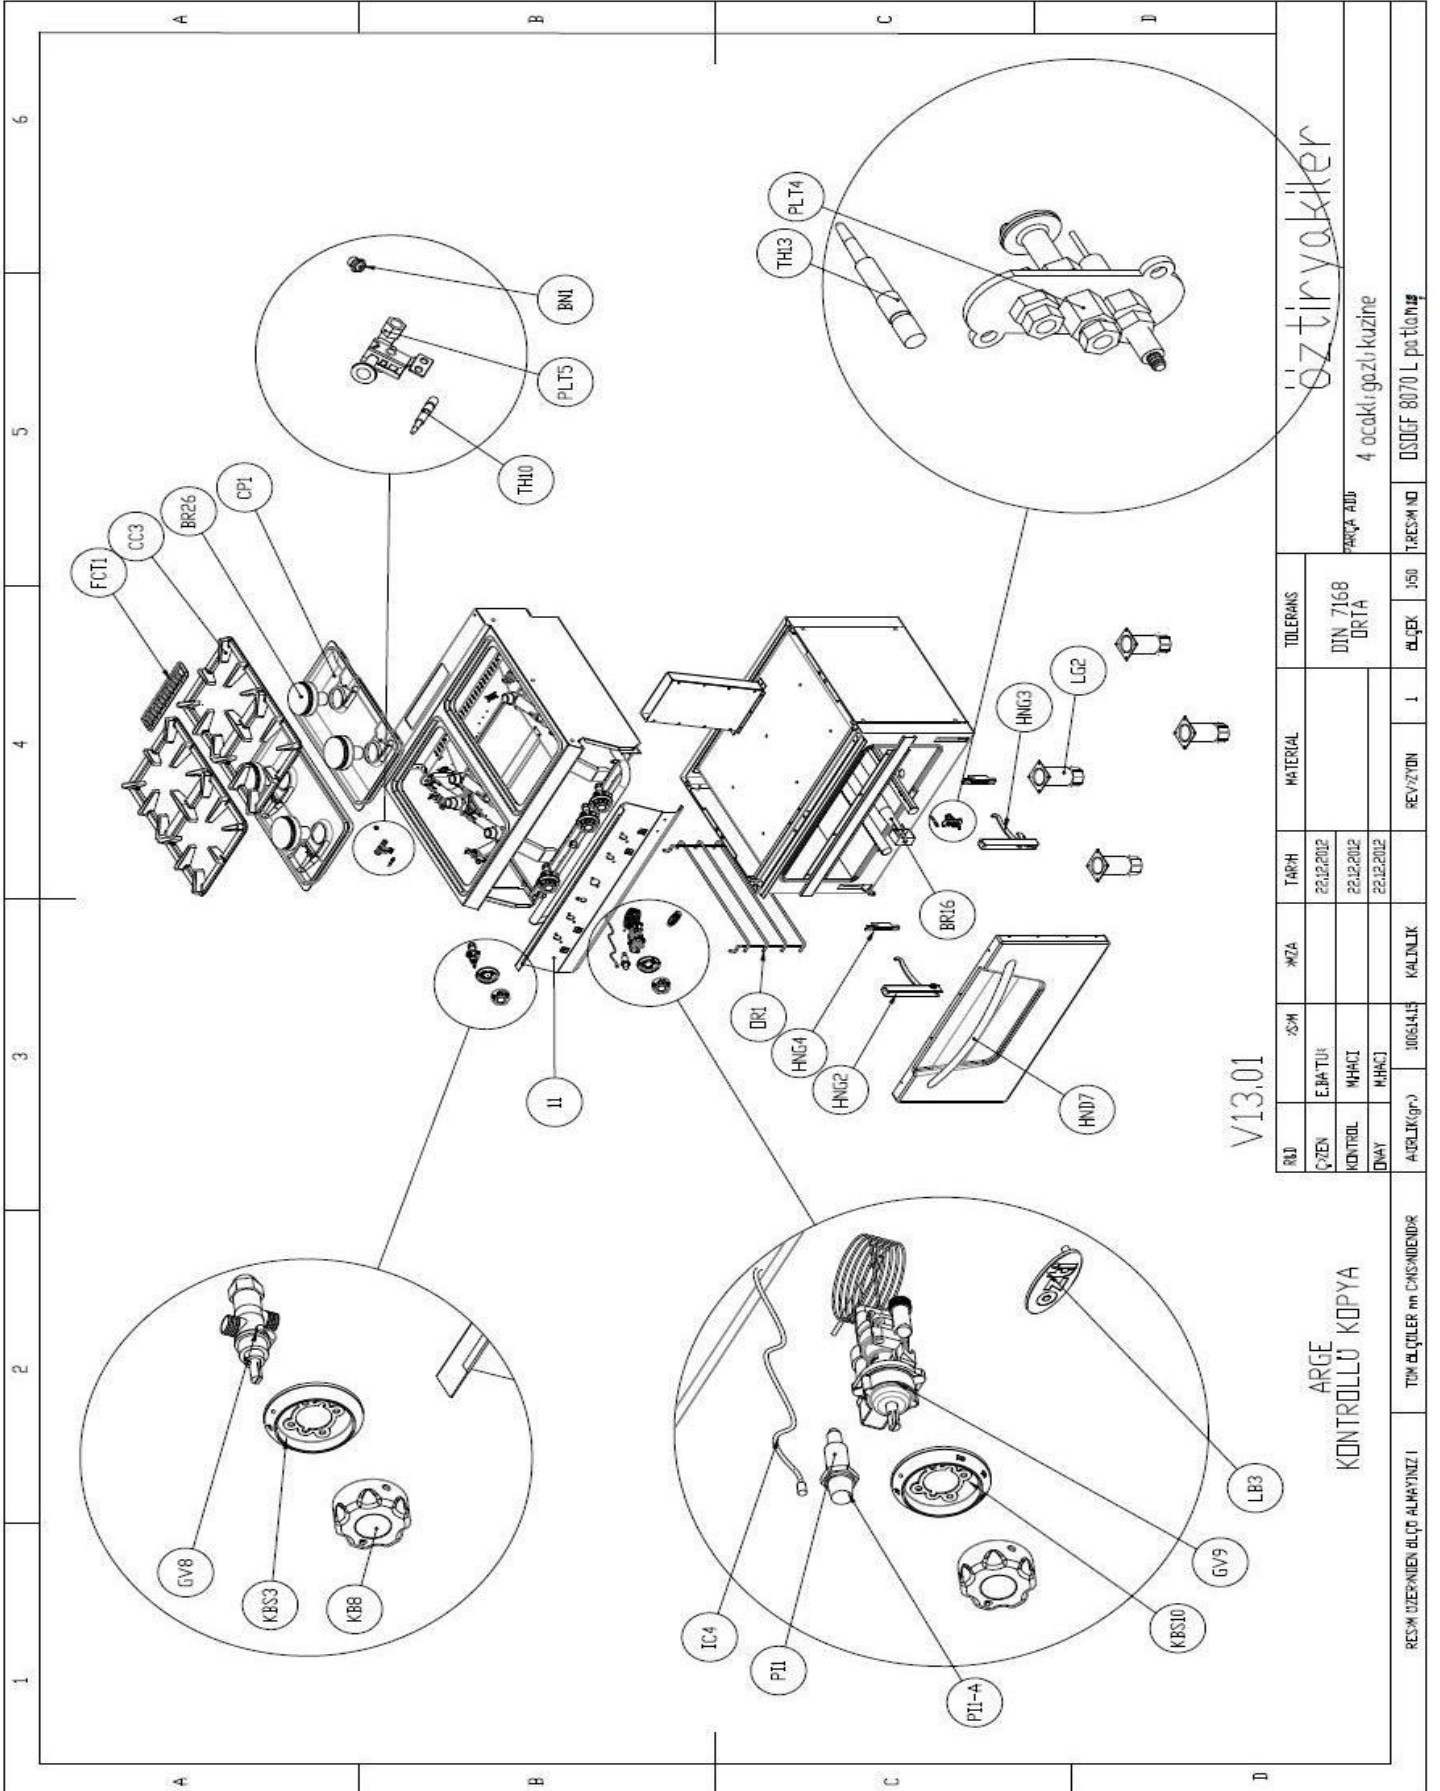

SPARE PART LIST

Spare Part ItemCode	Item name.	PictureId	Price.	Curr.
2865.N20.08000290.A.10	FRONT PANEL FOR 80'S GAS RANGE	11		
2KLP.460.626700006.05	MAIN BURNER NOZZLE M8x0,75 ANY GAS TYPE	BN1		
6267.00002.013	BURNER S/S TUBULAR FOR 80'S STATIC GAS OVENS	BR16		
6267.00001.28	BURNER 6,5KW 700 SERI	BR26		
6260.00058.49	COOKER CAST 650/700/750 SERI 55*35(3,9KG/QT)	CC3		
6019.00005.28	OVEN WIRE SHELF FOR 80'S STATIC OVENS 650x535mm CHROME COATED	CC6		
2171.00KT2.03	SCRAB HOLDER S/S FOR NEW 700 SERIES GAS COOKERS WITH PILOT OPENING	CP1		
6260.00058.96	FLUE COVER CAST IRON WITH CERAMIC ENAMEL COATED FOR ALL 700&900	FCT1		
9099.00A60.00	GAS VALVE MAX-MIN ADJUSTMENT PILOT OUTPUT WITH THERMOCOUPLE SAFE 21S	GV8		
9PEL.10117.20	GAS THERMOSTAT PEL 25ST	GV9		
6260.00010.34	OVEN DOOR HANDLE 538mm L 15x32mm CHROM COATED	HND7		
6201.00007.05	HINGE FOR STATIC GAS OVEN DOOR-RIGHT 700-900	HNG2		
6201.00007.06	HINGE FOR STATIC GAS OVEN DOOR-LEFT	HNG3		
6201.00007.07	HINGE BALANCER FOR STATIC GAS OVEN DOOR 700-900	HNG4		
6267.00031.07	PIEZZO IGNITER CABLE FOR STATIC GAS OVEN 1300mm L	IC4		
6260.00015.46	THERMOPLASTIC KNOB MAIN BODY WITH 8 mm INSERT	KB8		
6260.00015.46	THERMOPLASTIC KNOB MAIN BODY WITH 8 mm INSERT	KB8		
6260.00015.44	THERMOPLASTIC KNOB SCALE 100-300 C WITH LIGHTING POS.	KBS10		
6260.00015.40	THERMOPLASTIC KNOB SCALE MAX.-MIN FLAME-LIGHTING	KBS3		
2179.09028.01	LABEL FOR FRONT PANEL "ÖZT RYAK LER"	LB3		
6260.00002.10	STAINLESS STEEL LEG 130-150 MM	LG10		
6260.00111.21	OVEN RAIL WIRE 900 SERI	OR1		
6267.00029.05	PIEZZO IGNITER	PI1		
6226.00011.20	IGNITER COVER SILICONE	PI1-A		
6267.00023.05	PILOT BURNER ASSEMBLY LONG	PLT4		
6267.00023.08	PILOT ASSEMBLY 2 WAY FOR 700 SERIES GAS COOKER&WOK&BROILERS	PLT5		
6267.00024.00	THERMOCOUPLE 9/1 600 mm LENGTH	TH10		
6267.00024.13	THERMOCOUPLE 9/1 1500 mm LENGTH FOR OVEN	TH13		

4 ocaklı gazlı kuzine
DSDİEF 8070 L partionu