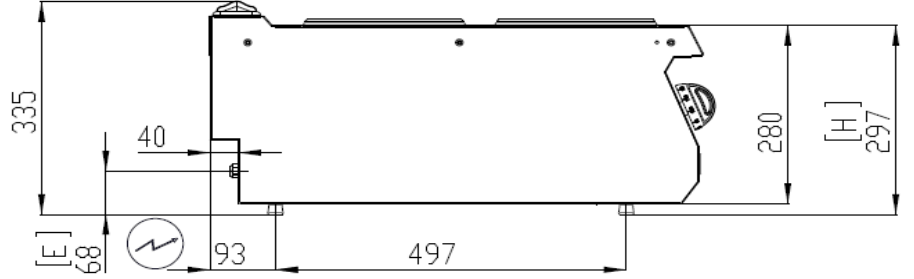

Model: OSOE 4070

Code: 7865.N1.40703.12

- 1,5 mm. stainless steel worktop.
- Construction in stainless steel.
- Heavy duty resistance hot plates; each with 2,6 kW.
- Hot plates have safety switch against overheat.
- 6 position switch to control hot plates.
- Adjustable temperature. (90-450 °C)
- Adjustable legs.

Model: OSOE 4070

Code: 7865.N1.40703.12

OSOE 4070

 ELECTRICAL CONNECTION

| MODEL | CODE | TYPE | L (mm.) | W (mm.) | H (mm.) | POWER (KW.) | TOTAL POWER (KW.) | TEMPERATURE (°C) |
|-----------|------------------|------------|---------|---------|---------|-------------|-------------------|------------------|
| OSOE 4070 | 7865.N1.40703.12 | ELECTRICAL | 800 | 700 | 280 | 2X2,6 | 5,2 | 90-450 |