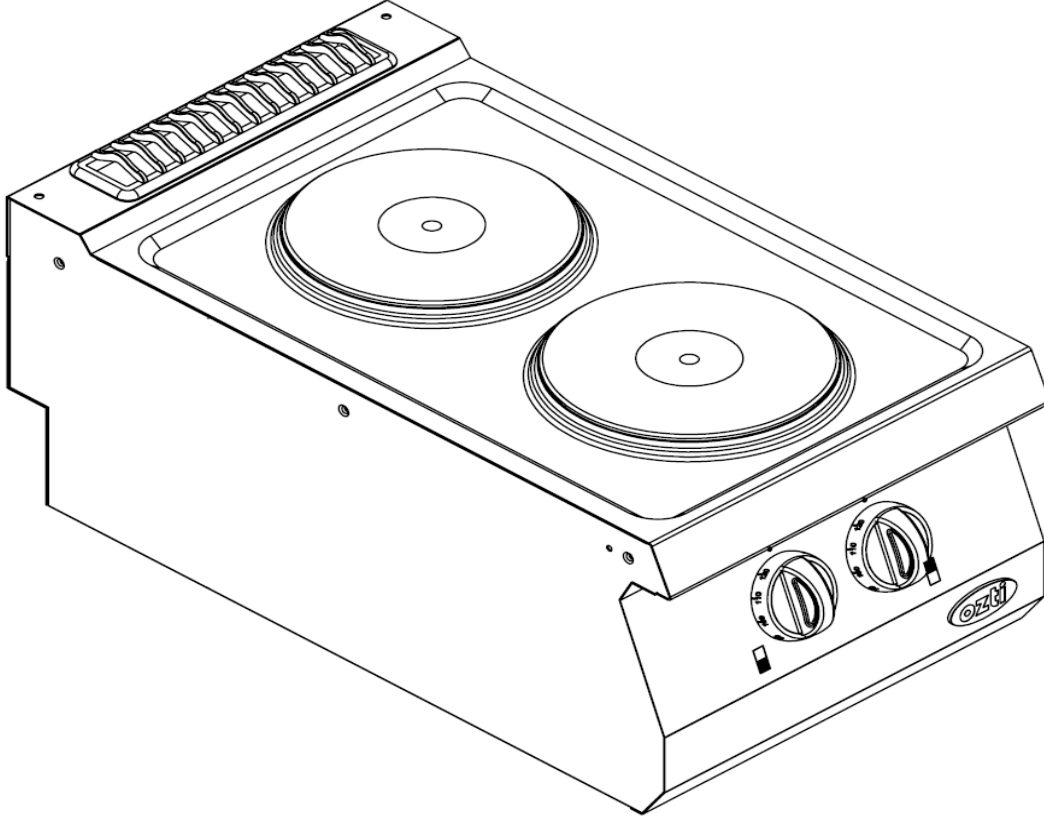

Model: OSOE 4070

Code: 7865.N1.40703.12

- 1,5 mm. stainless steel worktop.
- Construction in stainless steel.
- Heavy duty resistance hot plates; each with 2,6 kW.
- Hot plates have safety switch against overheat.
- 6 position switch to control hot plates.
- Adjustable temperature. (90-450 °C)
- Adjustable legs.