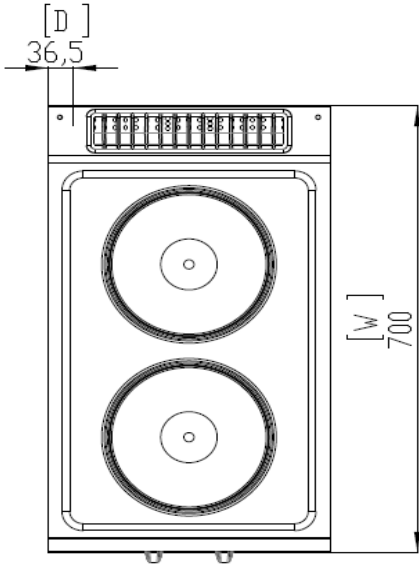

Model: OSOE 4070

Code: 7865.N1.40703.12

- 1,5 mm. stainless steel worktop.
- Construction in stainless steel.
- Heavy duty resistance hot plates; each with 2,6 kW.
- Hot plates have safety switch against overheat.
- 6 position switch to control hot plates.
- Adjustable temperature. (90-450 °C)
- Adjustable legs.

Model: OSOE 4070

Code: 7865.N1.40703.12

OSOE 4070

 ELECTRICAL CONNECTION

| MODEL | CODE | TYPE | L (mm.) | W (mm.) | H (mm.) | POWER (KW.) | TOTAL POWER (KW.) | TEMPERATURE (°C) |
|-----------|------------------|------------|---------|---------|---------|-------------|-------------------|------------------|
| OSOE 4070 | 7865.N1.40703.12 | ELECTRICAL | 800 | 700 | 280 | 2X2,6 | 5,2 | 90-450 |