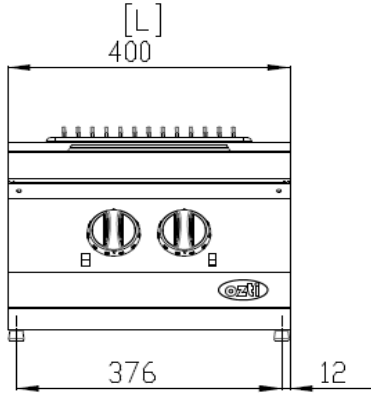

Model: OSOE 4070

Code: 7865.N1.40703.12

- 1,5 mm. stainless steel worktop.
- Construction in stainless steel.
- Heavy duty resistance hot plates; each with 2,6 kW.
- Hot plates have safety switch against overheat.
- 6 position switch to control hot plates.
- Adjustable temperature. (90-450 °C)
- Adjustable legs.

Model: OSOE 4070

Code: 7865.N1.40703.12

OSOE 4070

 ELECTRICAL CONNECTION

| MODEL | CODE | TYPE | L (mm.) | W (mm.) | H (mm.) | POWER (KW.) | TOTAL POWER (KW.) | TEMPERATURE (°C) |
|-----------|------------------|------------|---------|---------|---------|-------------|-------------------|------------------|
| OSOE 4070 | 7865.N1.40703.12 | ELECTRICAL | 800 | 700 | 280 | 2X2,6 | 5,2 | 90-450 |