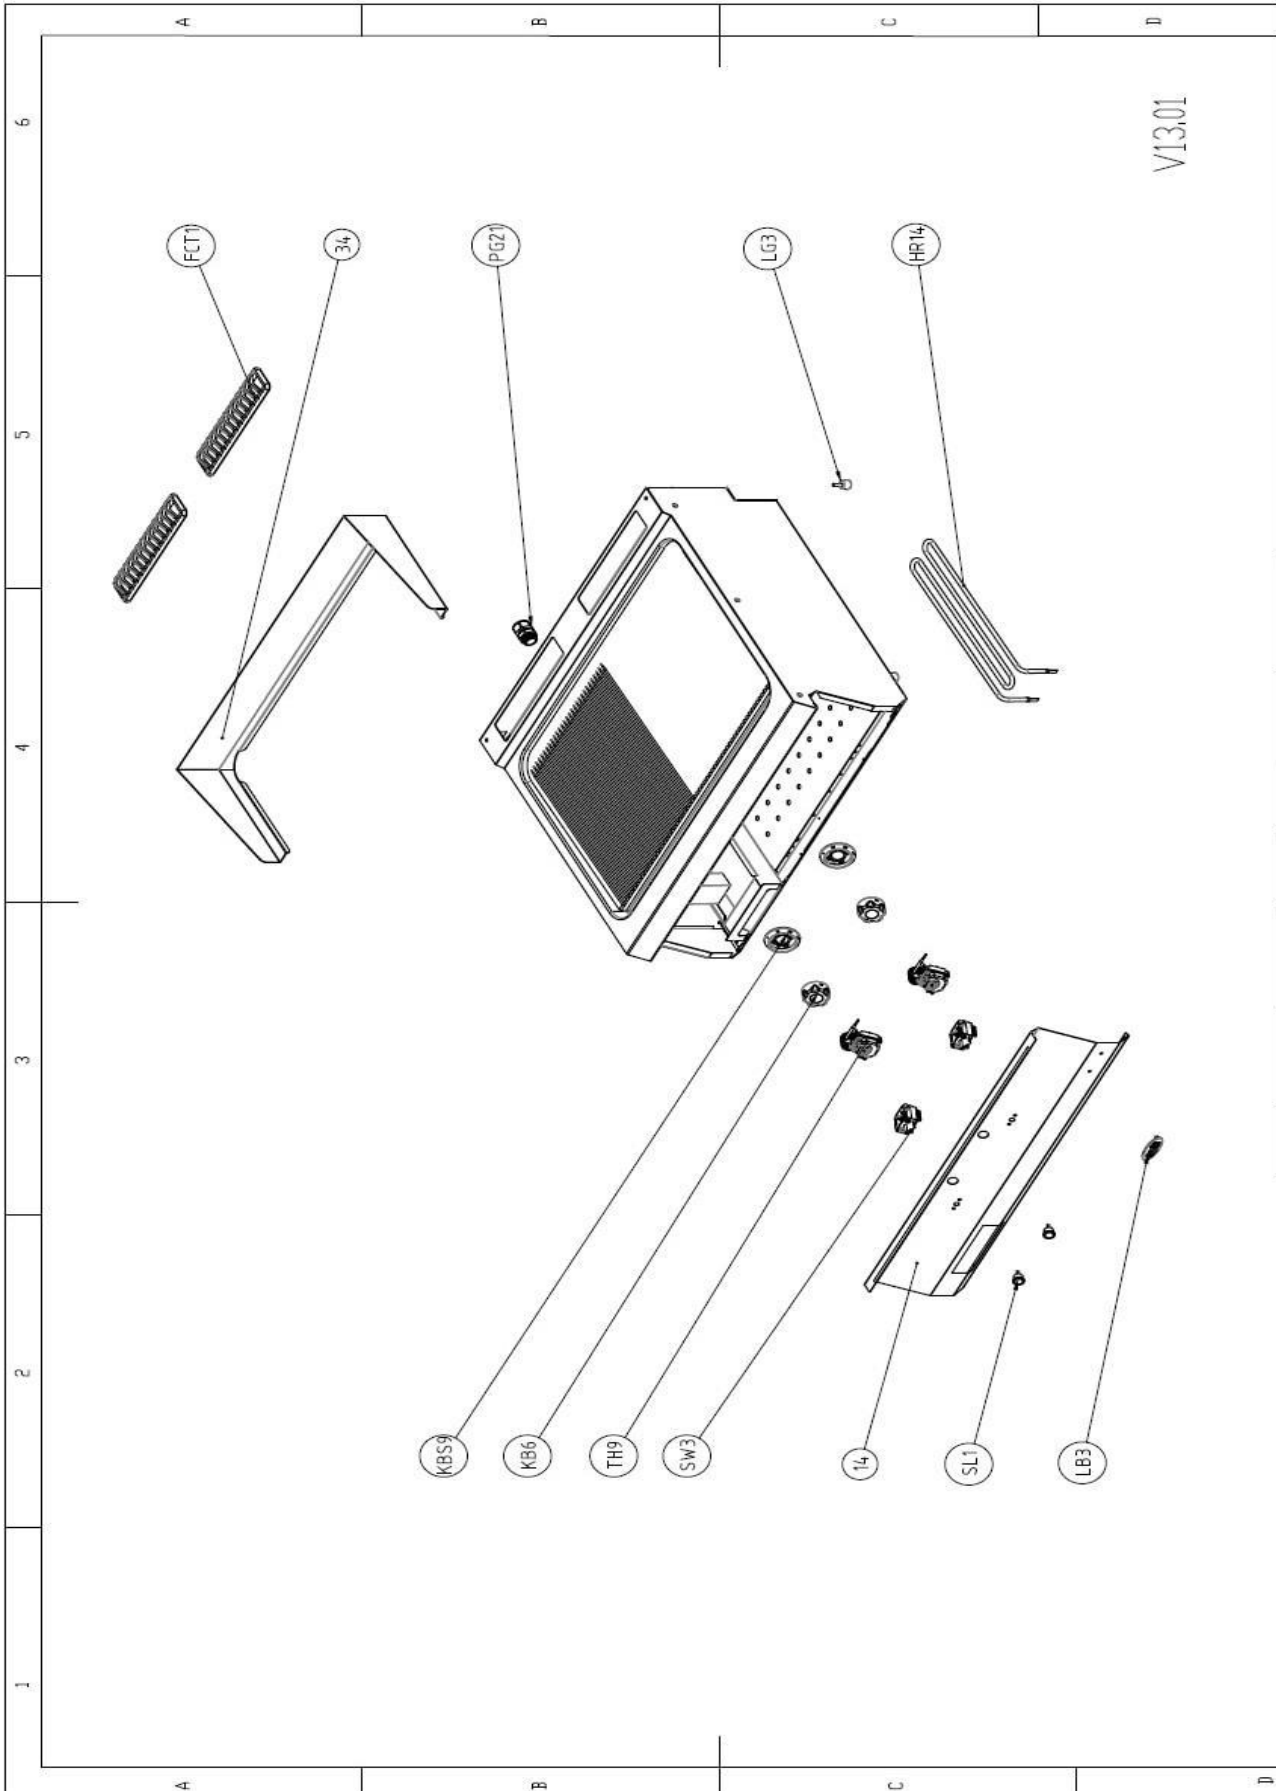

Cumhuriyet Mah.Hadımköy Yolu Caddesi No:8 1Nolu Baımsız Bölüm
Büyüççekmece / stanbul VD: BüyüçMükellefler VKN: 7080013433

Phone.: 00 90 212 8867800

Fax No: 00 90 212 8867809

Page 2

7864.N1.80703.14

OGE 8070 1/2 N FULL MODULE 1/2 SMOOTH & 1/2 RIBBED ELECTRIC GRILL

Version No: V13.01

RESİM İZLENİMİNDEN ALÇU ALMAYINIZ I		TMM ALÇUÇLER İN ÇİNSİNDİR		ARGE KONTROLLÜ KOPYA		TOLERANS		TOLERANS	
ÇİZEN	EMAYİTÜÇ	İMZA	TARİHİ	MATERİYAL	DİN 7168	PAKÇA ADI	ÖZTIYAKILER	REVİZYON	1
KONTROL	M.HACİ	KALİTİLİK	22.12.2012		ORTA	ÖGE 8070 1/2 N		ALÇEK	1/20
İMAY	M.HACİ	7867368	22.12.2012						
AZİTİLİK (P.)									
						ÖGE 8070 1/2 N İKİSA PLATİNYA İZLENİMİNDEN SERVİS VE İMAYET