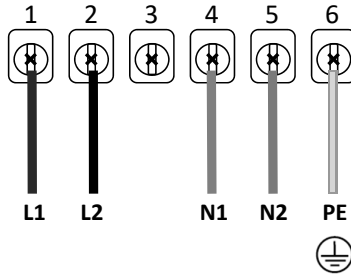

220V - 240V 1N ~

380V - 415V 2N ~

380V - 415V 2N ~

L	Black
L	Brown
N	Blue
N	Grey
⊕	Yellow / Green

L1	Brown
L2	Black
N	Blue
N	Grey
⊕	Yellow / Green

L1	Brown
L2	Black
N1	Blue
N2	Grey
⊕	Yellow / Green