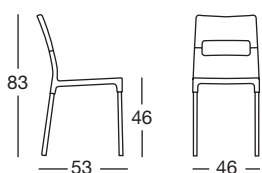

*Recyclable polypropylene seat reinforced with fibreglass.  
Back in chromed ABS.  
Chromed steel legs with a square section of 22x22 mm.  
Stackable.  
For indoor use.*

## COLORI COLOURS

**CR 11**  
lino  
+ cromato  
*linen*  
+ chromed

**CR 51**  
verde pistacchio  
+ cromato  
*light green*  
+ chromed

**CR 81**  
antracite  
+ cromato  
*anthracite grey*  
+ chromed

Art. 2209

Imballo: 2 pezzi  
Packing: 2 pieces

Peso unitario Kg 4,800  
Unit weight

**CATAS**

Conforme EN 15373:2007  
According to EN 15373:2007

made in Italy

Sede/Headquarters: 25030 Coccaglio (BS) Italy - Via G. Monauni, 12  
Divisione Commerciale Italia: Tel. 0307718.760/765/770 - Fax 0307718.777  
www.scab.it - e-mail: italia@scab.it  
Export Department: Phone +390307718.720/725/726 - Fax +390307718.700  
www.scabitaly.com - e-mail: export@scabitaly.com