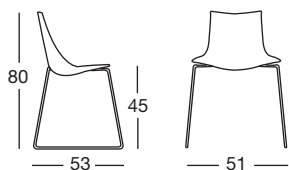

Struttura a slitta
Sledge frame
Art. 2641

Imballo: 2 pezzi
Packing: 2 pieces

Peso unitario Kg 7,300
Unit weight

Misure imballo 67,5x52,5x97 cm
Packing sizes

CATAS

Conforme EN 15373:2007
According to EN 15373:2007