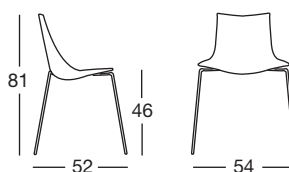

TESSUTO / FABRIC

solo per Art. 2640 / only for Art. 2640

M2 09
verde pavone
peacock green

T5 27
zafferano
saffron

Struttura a slitta
Sledge frame
Art. 2641

Imballo: 2 pezzi
Packing: 2 pieces

Peso unitario Kg 7,300
Unit weight

Misure imballo 67,5x52,5x97 cm
Packing sizes

CATAS

Conforme EN 15373:2007
According to EN 15373:2007

Struttura a 4 gambe
4-leg frame
Art. 2640

Imballo: 2 pezzi
Packing: 2 pieces

Peso unitario Kg 6,400
Unit weight

Misure imballo 65,5x57,5x99,5 cm
Packing sizes

CATAS

Conforme EN 15373:2007
According to EN 15373:2007

made in Italy

Sede/Headquarters: 25030 Coccaglio (BS) Italy - Via G. Monauni, 12
Divisione Commerciale Italia: Tel. 0307718.760/765/770 - Fax 0307718.777
www.scabdesign.it - e-mail: italia@scab.it
Export Department: Phone +390307718.720/725/726 - Fax +390307718.700
www.scabitaly.com - e-mail: export@scabitaly.com