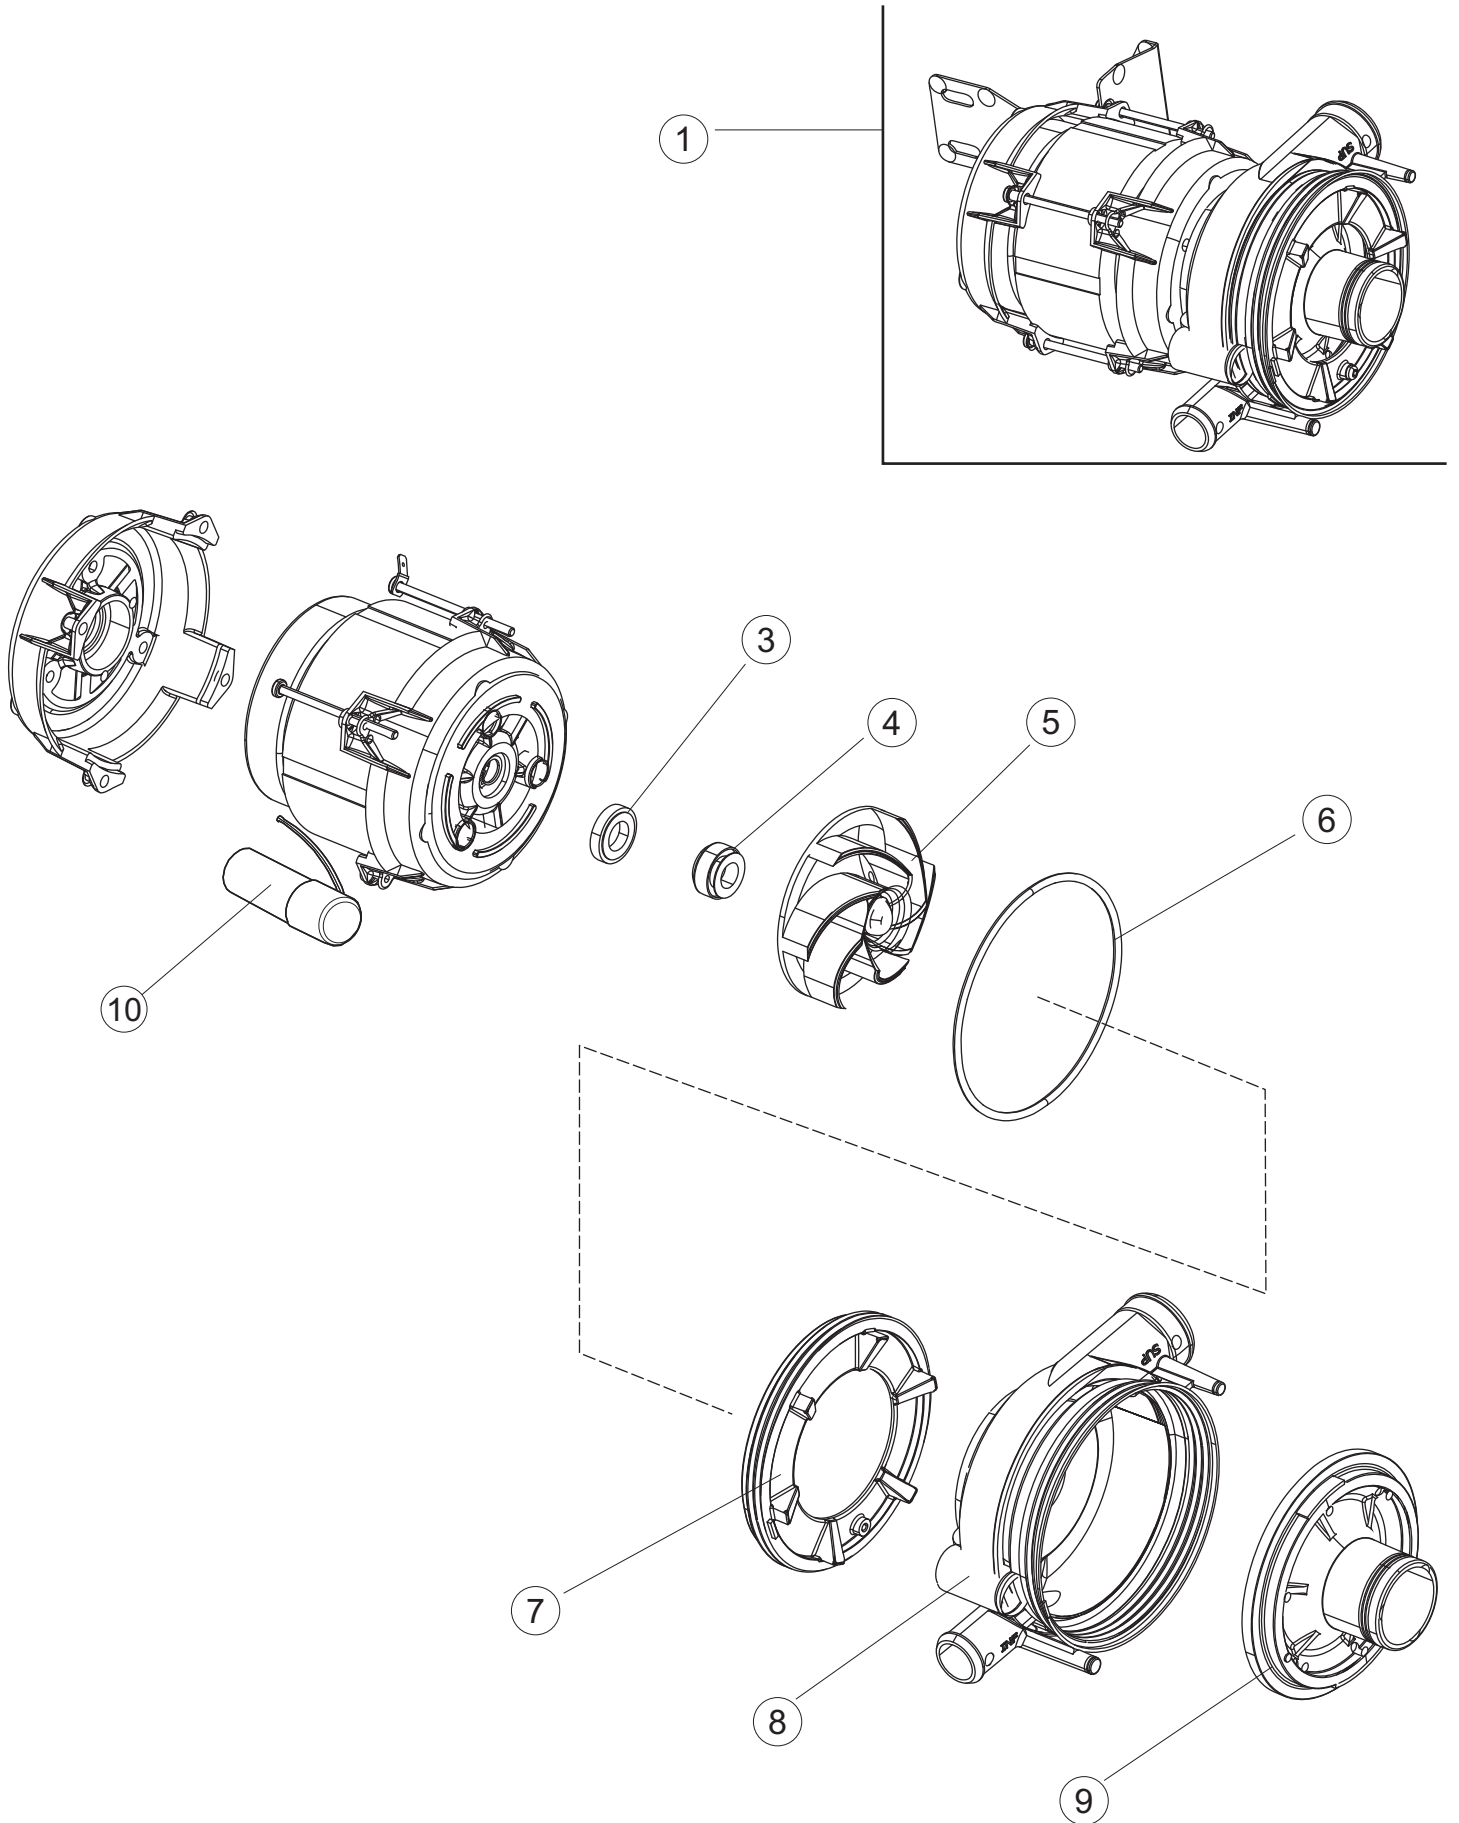

# 6

(\*) Recommended spare part.

Page	Spare part position	Spare part code no.	Old code number	Description	U.m.	Price euro
1	1	004368		COVER	N	
1	2	022171		BACK PANEL	N	
1	3	035113		SUPPORT BRACKET	N	
1	4	437081		DOOR GASKET 50/505	N	
1	5	994012		DOOR LOCK FOR DISHWASHERS	N	
1	6	417041		DOOR CLOSING CONTACT BETA 50 (S6198)	N	
1	7	307003		NUT OF TOP DOOR-STOP BAR	N	
1	8	029838		DOOR	N	
1	9	325066		DOOR CLOSURE STAKE FOR GLASSWASHERS	N	
1	10	311032		DOOR BRACKET	N	
1	11	325036		PIVOT	N	
1	12	304021		DOOR TIE ROD FOR DISHWASHER (S6323)	N	
1	13	035112		WIRING PANEL	N	
1	14	012356		FRONT PANEL	N	
1	15	030208		PART NUMBER NO LONGER AVAILABLE		
1	16	040147		BASE FRAME LA600	N	
1	17	461029		STAINLESS STEEL FOOT 2" C/F H=125-190MM TOTAL -M12 - TIGHTENING	N	
1	18	480153		PLUG	N	
1	19	459006		CHOCK D INT 9 EST 16	N	
1	20	459004		DRAIN PUMP CHOCK	N	
1	24	040146		ADDITIONAL BASE	N	
1	25	021153		LEFT SIDE PANEL	N	
1	26	021152		RIGHT SIDE PANEL	N	
1	30	480084		PLUG	N	
1	34	449067		SPRING LA600 L=66MM	N	
1	35	015078		RACK SLIDE SX.	N	
1	36	015077		PART NUMBER NO LONGER AVAILABLE		
1	45	028117		FIXING PLATE	N	
1	46	028118		FIXING PLATE	N	
1	47	325124		PIVOT	N	
2	1	224031		PRESSURE SWITCH	N	
2	4	143235		PIPE	M	