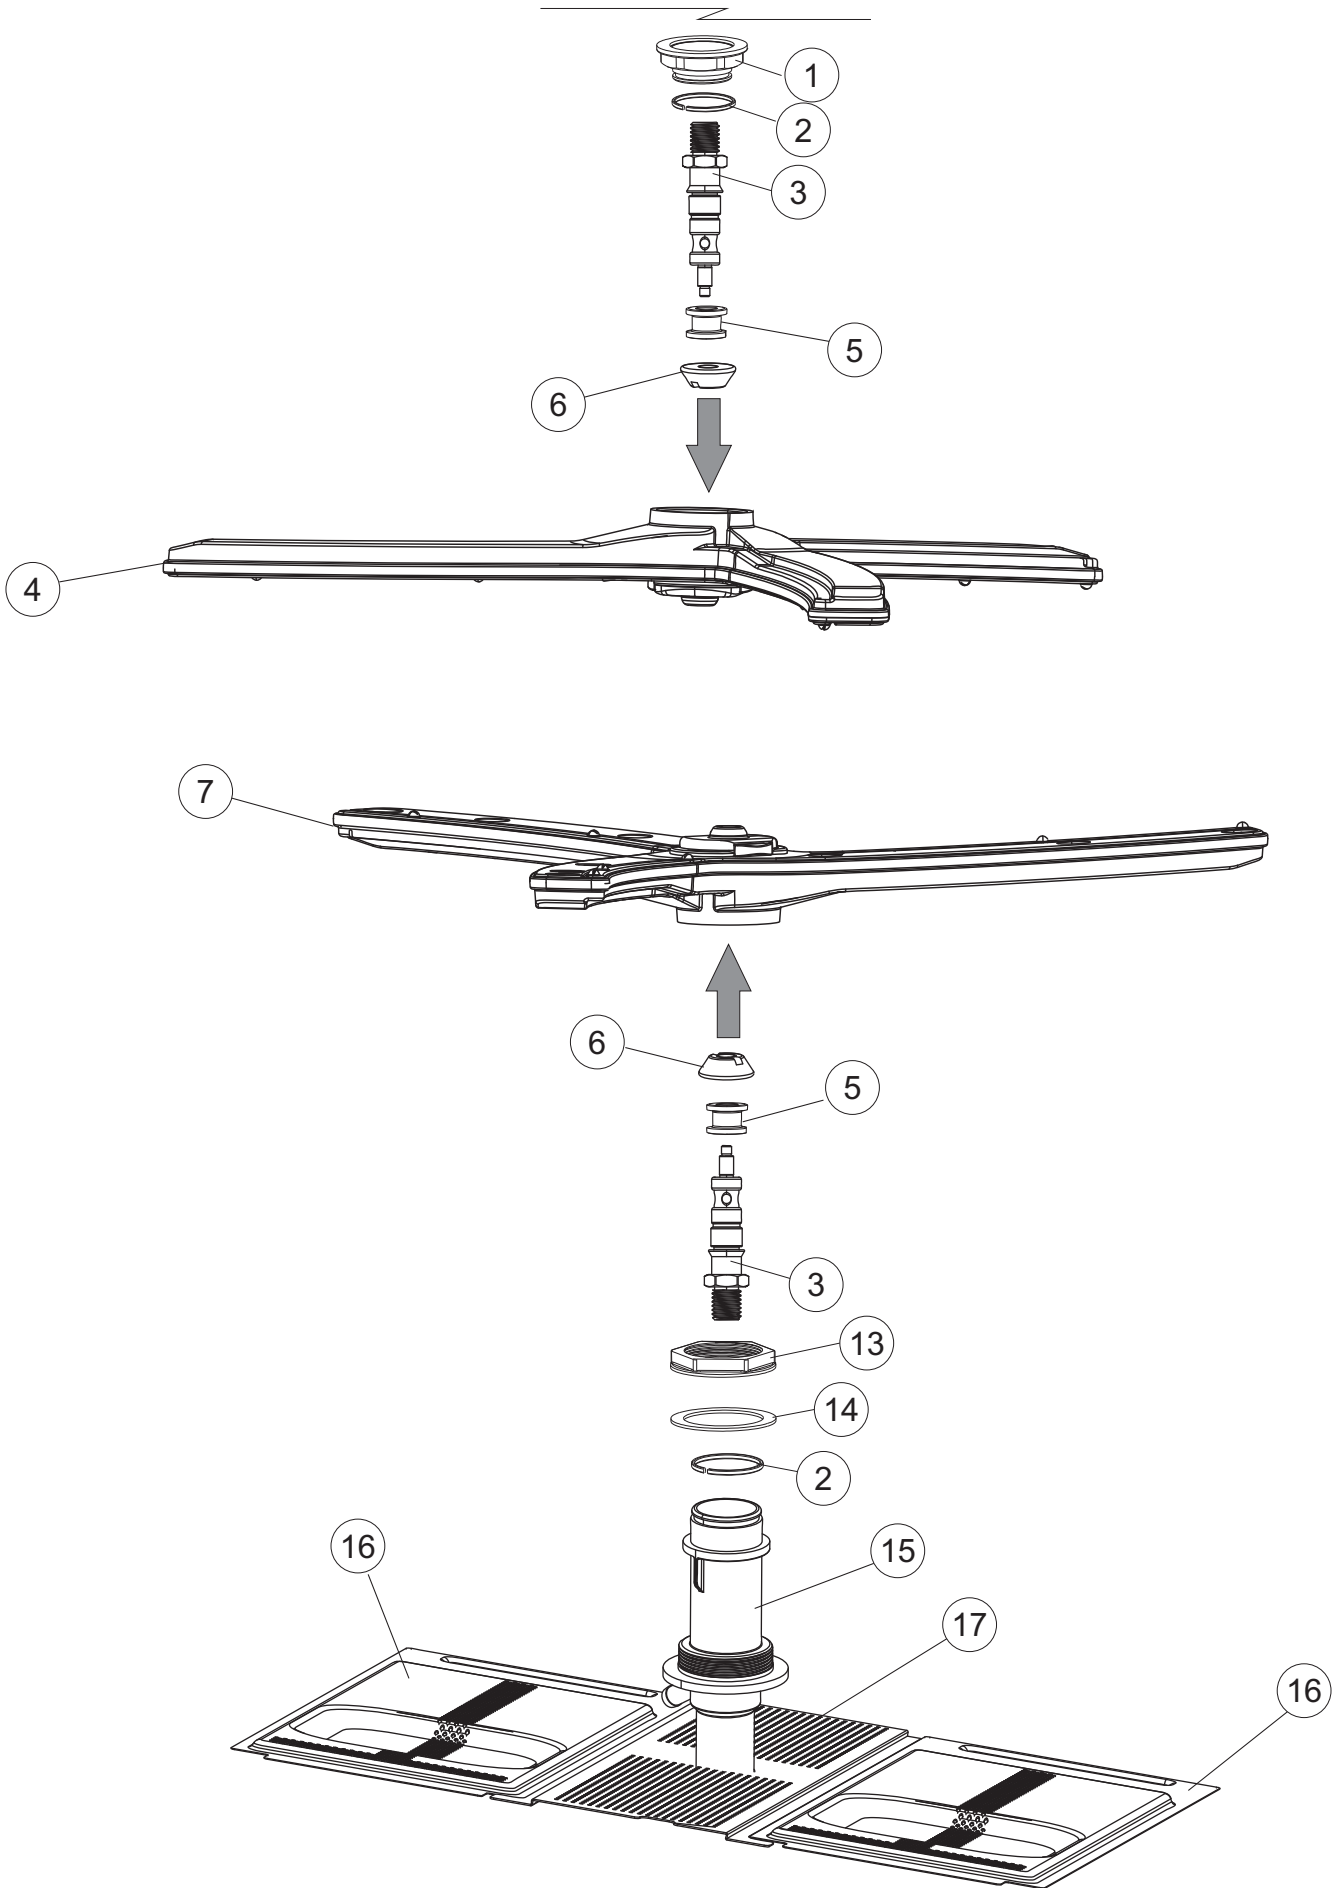

# 6

(\*) Recommended spare part.

Page	Spare part position	Spare part code no.	Old code number	Description	U.m.	Price euro
1	1	004368		COVER	N	
1	2	022171		BACK PANEL	N	
1	3	035113		SUPPORT BRACKET	N	
1	4	437081		DOOR GASKET 50/505	N	
1	5	994012		DOOR LOCK FOR DISHWASHERS	N	
1	6	417041		DOOR CLOSING CONTACT BETA 50 (S6198)	N	
1	7	307003		NUT OF TOP DOOR-STOP BAR	N	
1	8	029838		DOOR	N	
1	9	325066		DOOR CLOSURE STAKE FOR GLASSWASHERS	N	
1	10	311032		DOOR BRACKET	N	
1	11	325036		PIVOT	N	
1	12	304021		DOOR TIE ROD FOR DISHWASHER (S6323)	N	
1	13	035112		WIRING PANEL	N	
1	14	012356		FRONT PANEL	N	
1	15	030208		PART NUMBER NO LONGER AVAILABLE		
1	16	040147		BASE FRAME LA600	N	
1	17	461029		STAINLESS STEEL FOOT 2" C/F H=125-190MM TOTAL -M12 - TIGHTENING	N	
1	18	480153		PLUG	N	
1	19	459006		CHOCK D INT 9 EST 16	N	
1	20	459004		DRAIN PUMP CHOCK	N	
1	24	040146		ADDITIONAL BASE	N	
1	25	021153		LEFT SIDE PANEL	N	
1	26	021152		RIGHT SIDE PANEL	N	
1	30	480084		PLUG	N	
1	34	449067		SPRING LA600 L=66MM	N	
1	35	015078		RACK SLIDE SX.	N	
1	36	015077		PART NUMBER NO LONGER AVAILABLE		
1	45	028117		FIXING PLATE	N	
1	46	028118		FIXING PLATE	N	
1	47	325124		PIVOT	N	
2	1	224031		PRESSURE SWITCH	N	
2	4	143235		PIPE	M	