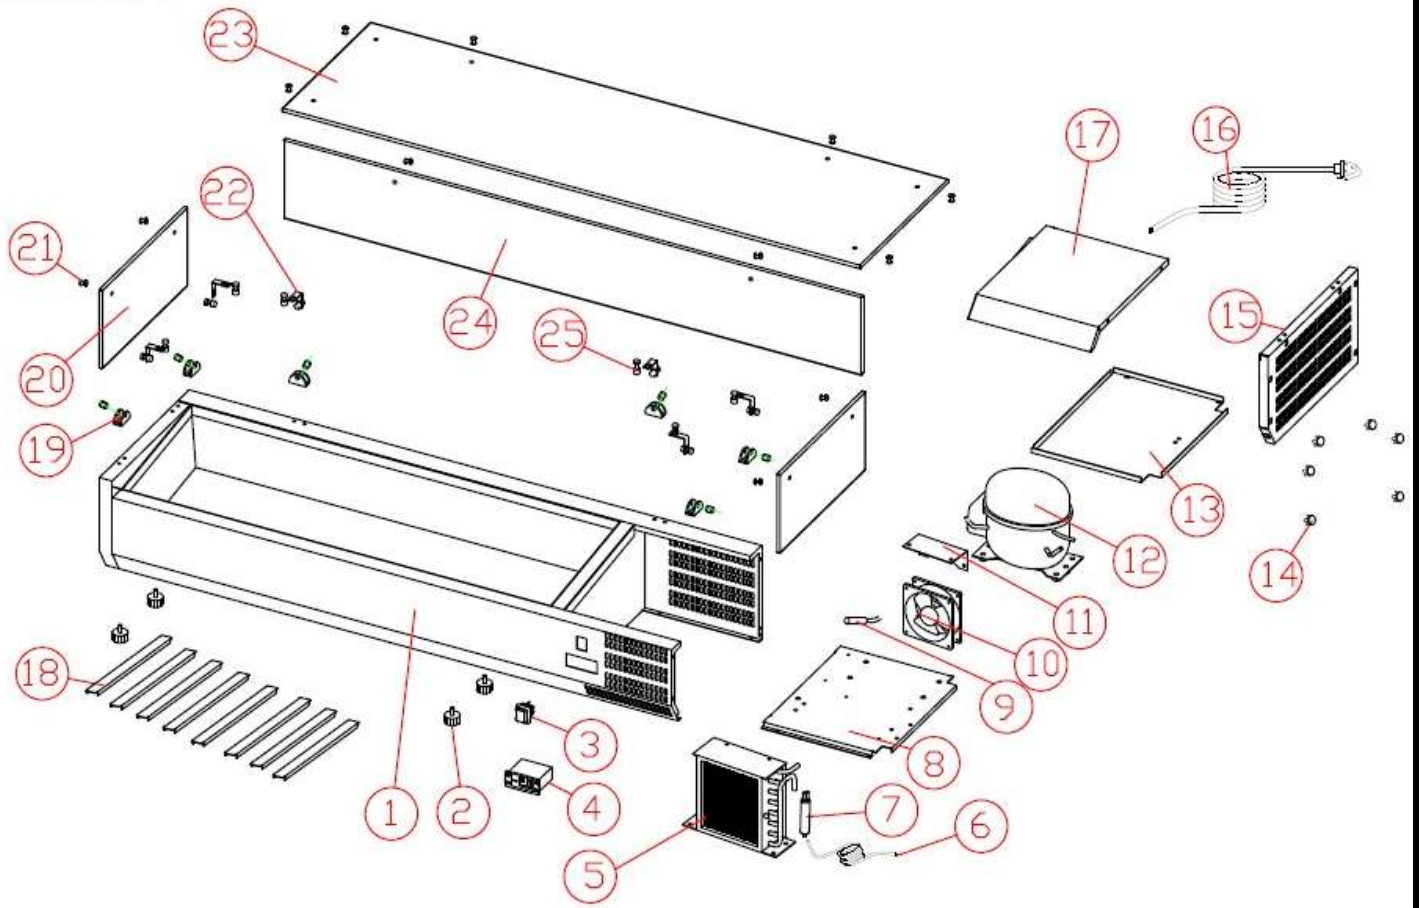

# ВИТРИНА ХОЛОДИЛЬНАЯ ТАТРА TVR2000-9GN1/3

## ВИТРИНА ХОЛОДИЛЬНАЯ ТАТРА TVR2000-9GN1/3

|    |                                   |                  |    |
|----|-----------------------------------|------------------|----|
| 1  | CABINET                           | GXE-0-000-0037-0 | 1  |
| 2  | FEET                              | 12534010008      | 4  |
| 3  | POWER SWITCH                      | 17749210020      | 1  |
| 4  | CONTROLLER                        | 17709030002      | 1  |
| 5  | CONDENSER                         | 17302060230      | 1  |
| 6  | CAPILLARY                         | 15804040802      | 1  |
| 7  | DRYER FILTER                      | 17111180146      | 1  |
| 8  | COOLING UNIT BOARD                | GXE-2-001-0145-0 | 1  |
| 9  | PROBE                             | 17649490013      | 1  |
| 10 | COND. FAN                         | 17701151238      | 1  |
| 11 | COND. FAN CONNECT METAL SHEET     | GXE-2-001-0133-0 | 1  |
| 12 | COMPRESSOR                        | 17209010037      | 1  |
| 13 | SUPPORT BOARD FOR COMPRESSOR UNIT | GXE-2-001-0146-0 | 1  |
| 14 | LARGE PLASTIC BUTTON              | 16369390066      | 6  |
| 15 | RIGHT SIDE COVER                  | GXE-2-001-0147-0 | 1  |
| 16 | POWER CORD                        | 17664640062      | 1  |
| 17 | TOP COVER                         | GXE-2-001-0148-0 | 1  |
| 18 | CACHEPOT                          | GXE-2-001-0154-0 | 8  |
| 19 | GLASS FIXED (WITH SCREW)          | 12512120024      | 6  |
| 20 | SIDE GLASS                        | 14208331417      | 2  |
| 21 | RUBBER SLEEVE                     | 16411010002      | 12 |
| 22 | GLASS CONNECT                     | GXE-2-001-0137-0 | 6  |
| 23 | TOP GLASS                         | 14208331416      | 1  |
| 24 | REAR GLASS                        | 14208331405      | 1  |
| 25 | GLASS CONNECT SCREW AND NUT       | 12512120023      | 12 |