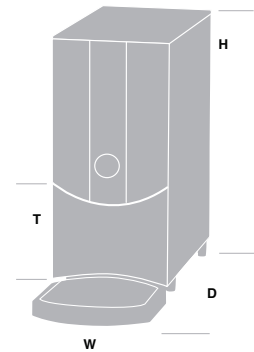

PB10

PB10 Hi Deck

Ideal for catering or self-service applications with  
variable, transparent temperatures and user control.

Ecosmart	Order Code	Immediate Draw Off	Output Per Hour	Cups Per Hour	Dimensions (DxWxHmm)	T(mm)	Power @ 230V	Weight (kg)	Packing (mm) Dimensions	Qty Pallet	Plumbing Requirements
<b>Ecosmart PB10</b>	1000677	10.0L	28.0L	156	464x210x590	130	2.8kW	14.5	310x470x840	14	3/4" BSP
<b>Ecosmart PB10 Hi Deck</b>	1000678	10.0L	28.0L	156	464x210x675	215	2.8kW	14.5	310x470x840	14	3/4" BSP