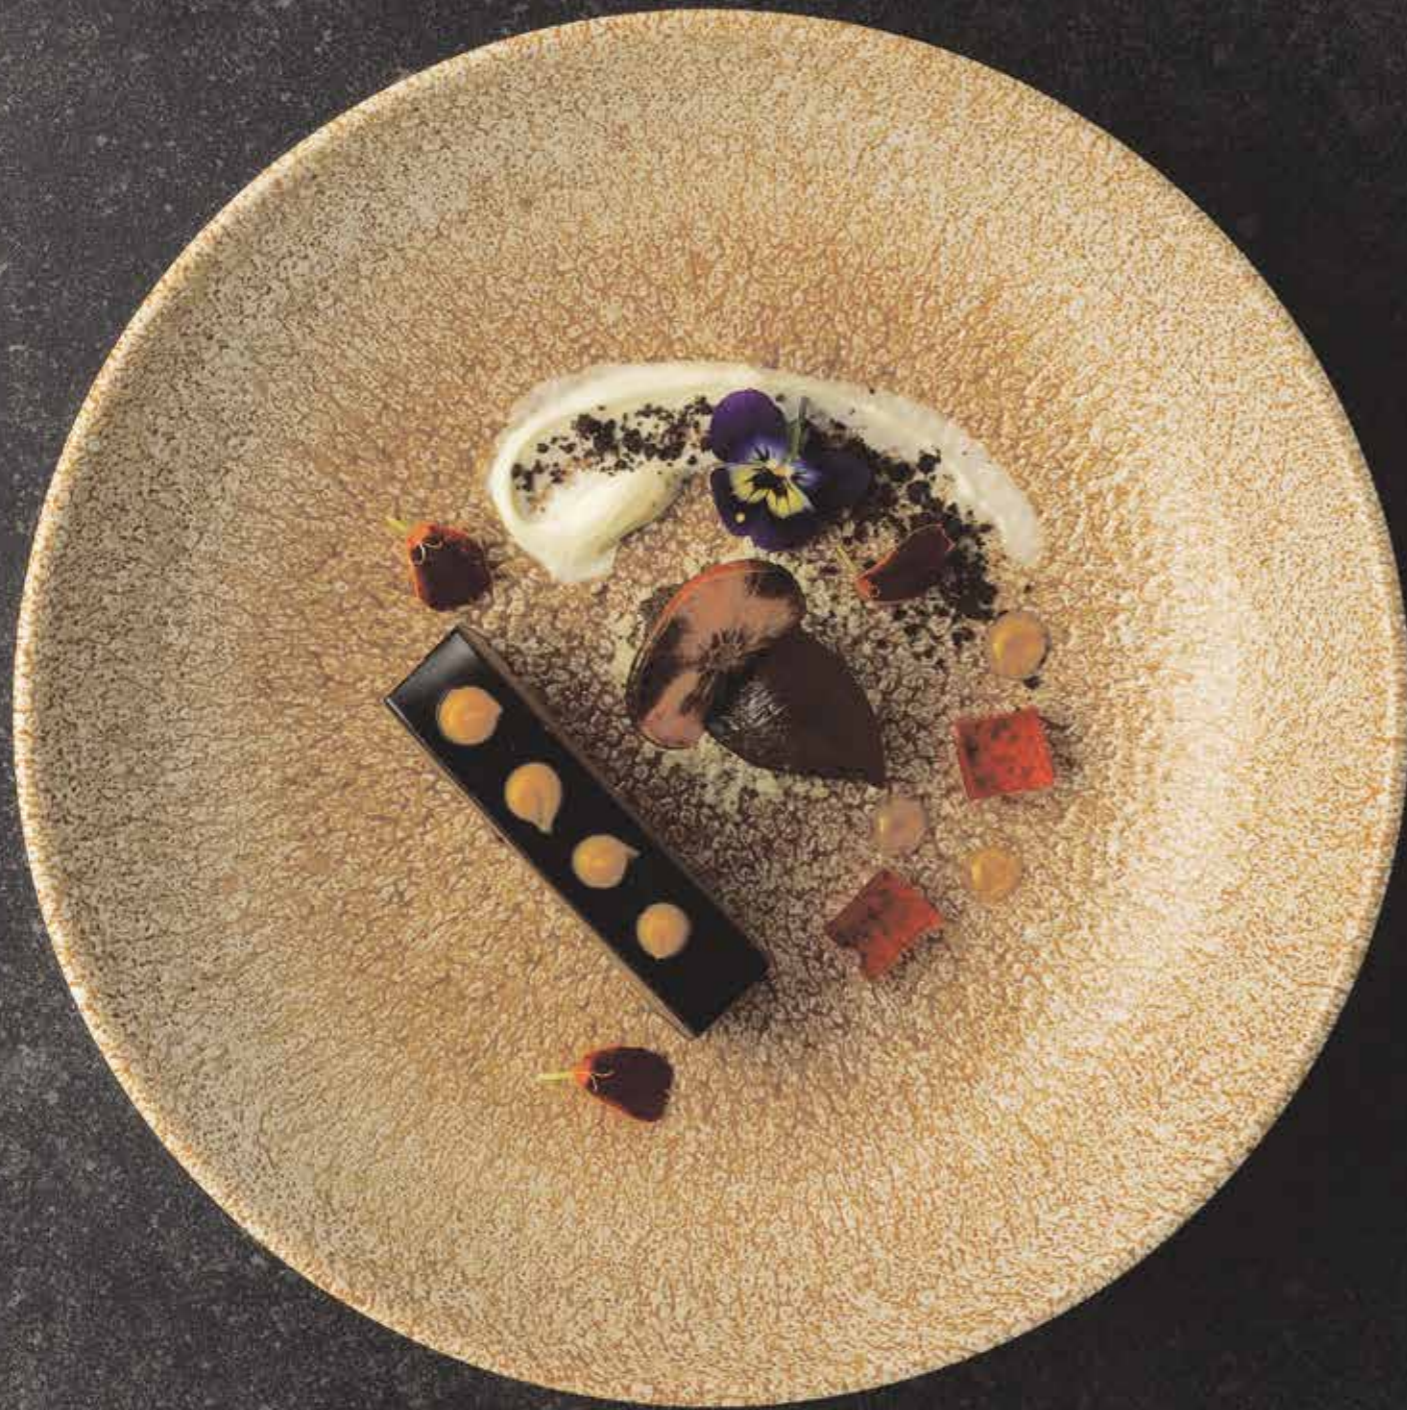

Homespun Revival

Made in England, Homespun is an underglaze print design with a hand applied edge band, which adds authenticity to the range as each piece is unique. The range has all of the professional performance benefits of our super vitrified products.

STUDIO®
PRINTS

Raku

A stunning high performance product inspired by authentic reactive glazing processes

Raku, is inspired by the traditional glazing process known as Raku firing which creates expressive and exciting results. Raku showcases reactive texture through print.

Expressive and Exciting

Made in England, Raku inspired prints are achieved with Churchill's innovative print process. The print is positioned directly under the glaze, creating a protective layer over the decoration. Each piece is unique as the reactive print acquires its beautiful colour through random, spontaneous effects. Emulating an artisan glaze finish, Studio Prints Raku has all of the durability and technical reassurance required for the hospitality environment.