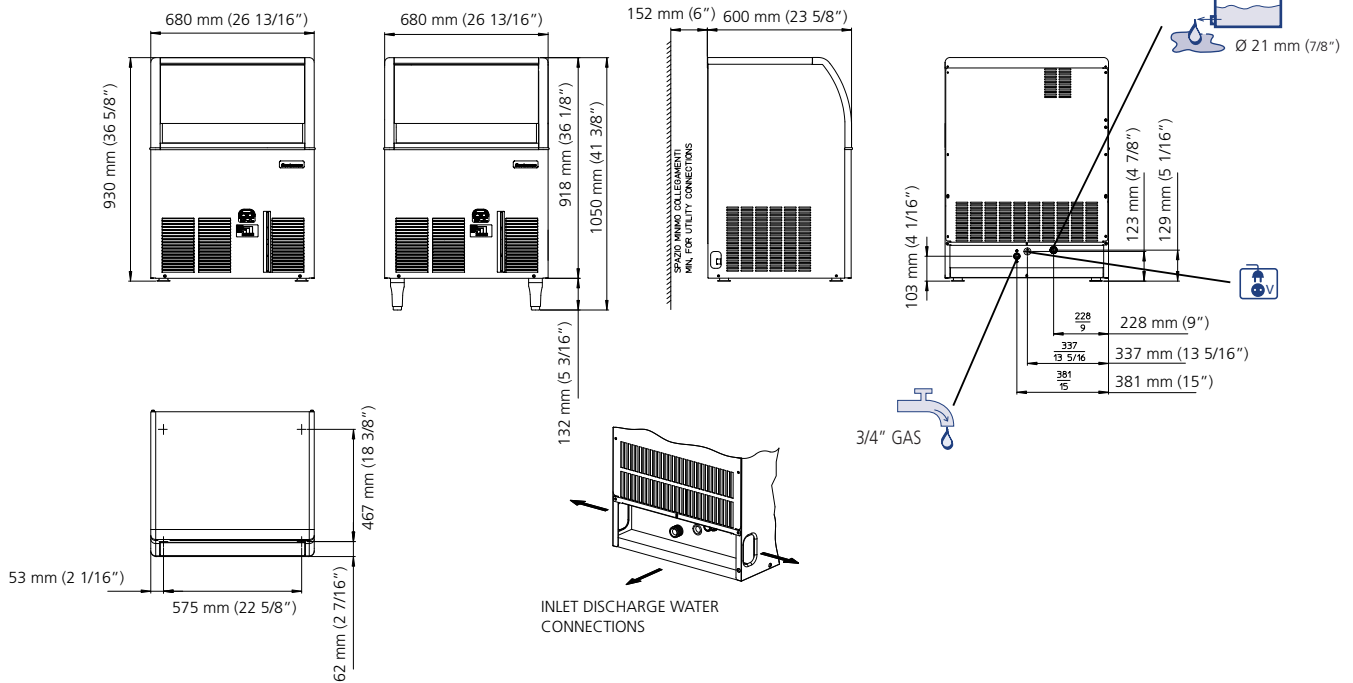

*Estimate number of small, medium or large size gourmet cubes.
Standard legs 120 mm high included. **Optional: PWD System.**

Dimensions: [WxDxH mm] 680x600x930/1050
[WxDxH inches] 26"x23"x36"/41"

Refrigerant: R 134a

Self Contained Ice Machine up to 74 Kg

AC 126 AIR COOLED

°C / °F	50° / 10°	60° / 15°	70° / 21°	90° / 32°	
10°	71	69.5	68	65	kg
50°	156.5	153	150	143	lbs
21°	67.5	66	64.5	53	kg
70°	149	145.5	142	135.5	lbs
32°	59	57.5	56	53	kg
90°	130	126.5	123.5	117	lbs
38°	53	51.5	50	47	kg
100	117	113.5	110	103.5	lbs

AC 126 WATER COOLED

°C / °F	50° / 10°	60° / 15°	70° / 21°	90° / 32°	
10°	74	71.5	69	64	kg
50°	163	157.5	152	141	lbs
21°	72.5	70	67.5	62.5	kg
70°	160	154.5	149	138	lbs
32°	67	64.5	62	57	kg
90°	147.5	142	136.5	125.5	lbs
38°	65	62.5	60	55	kg
100	143.5	138	132	121	lbs